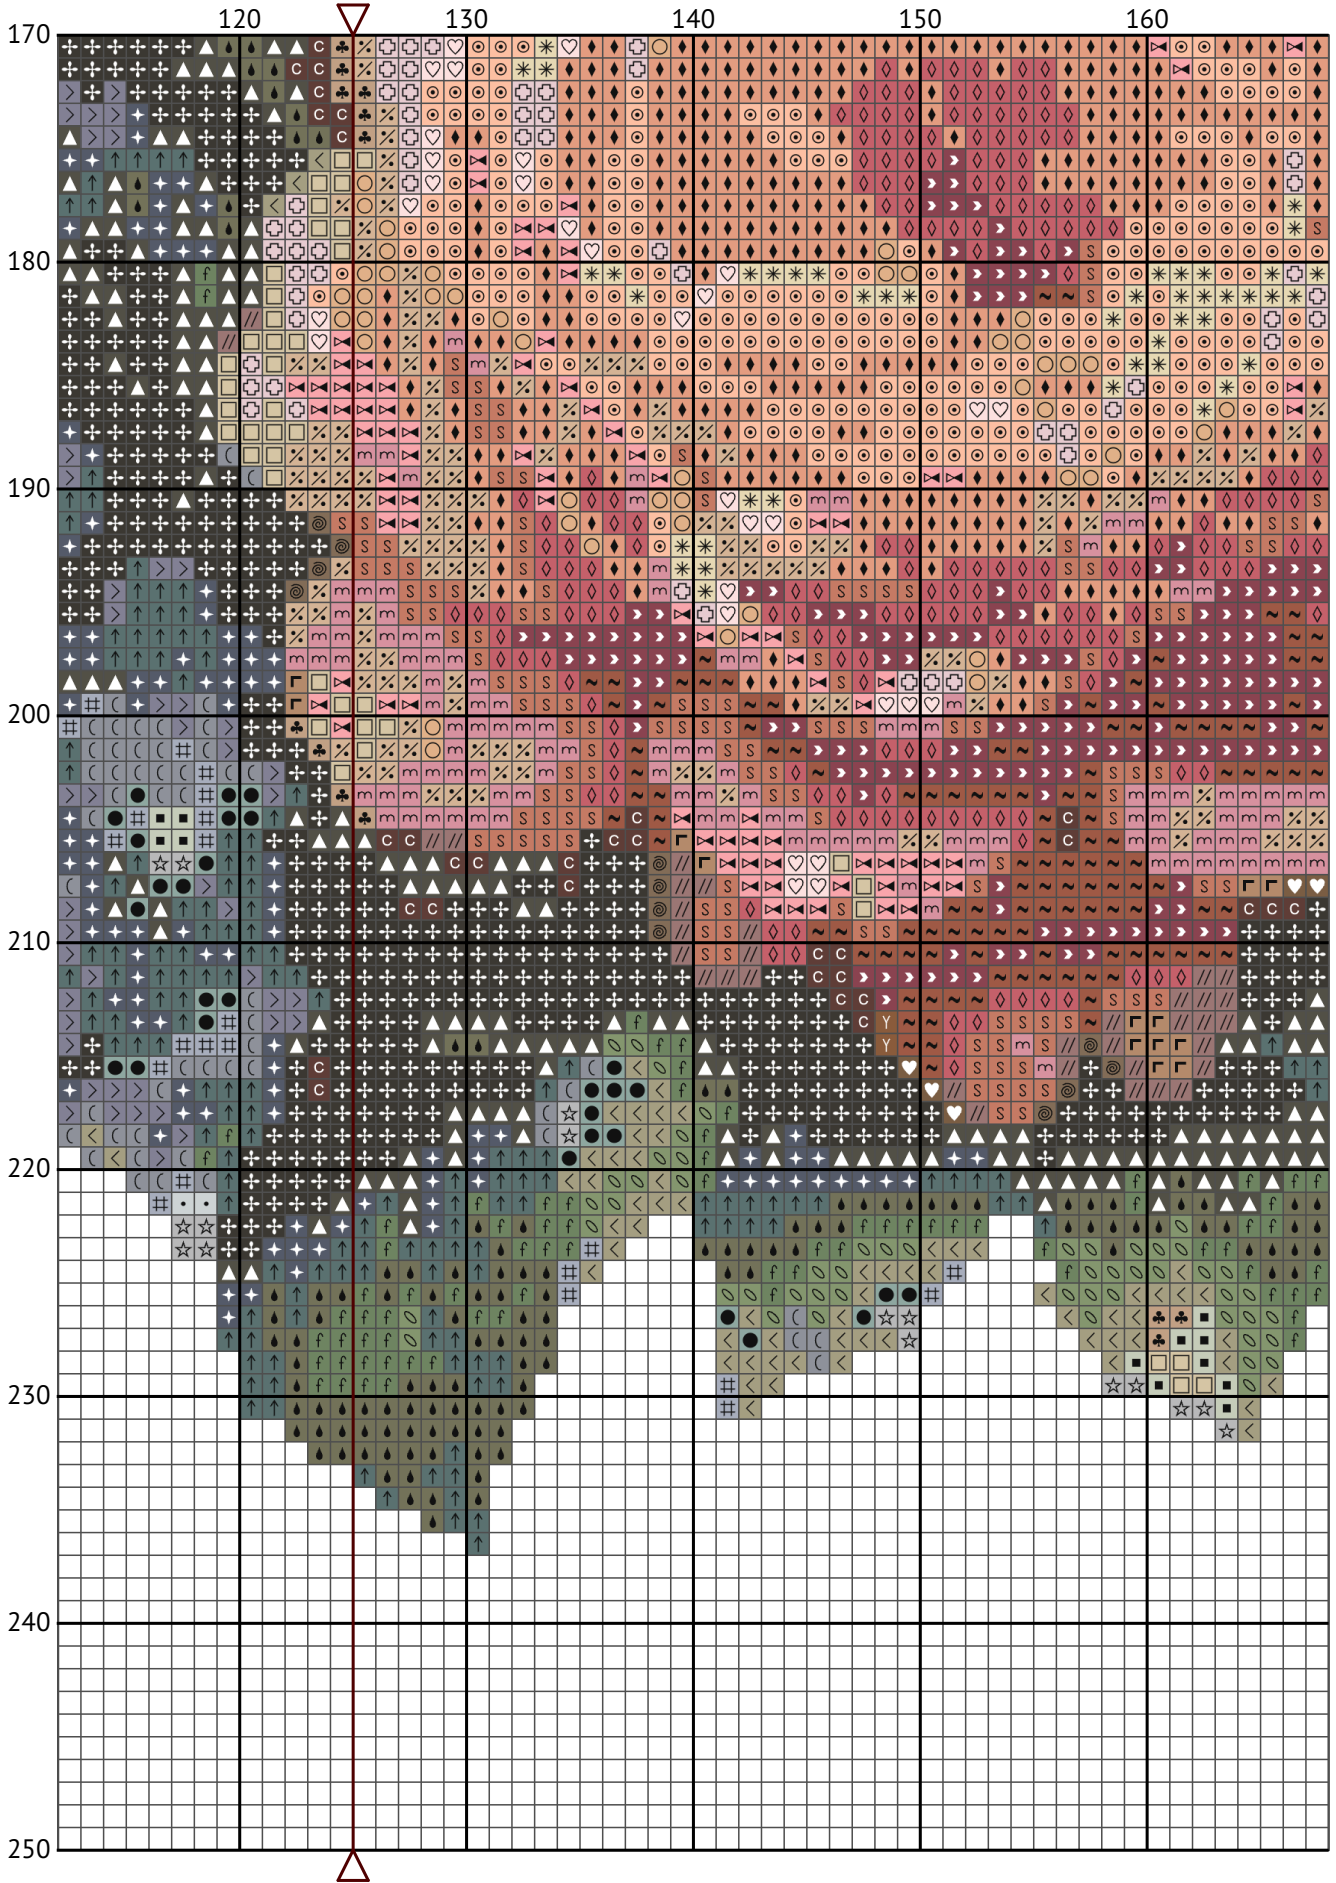

Golden Retriever