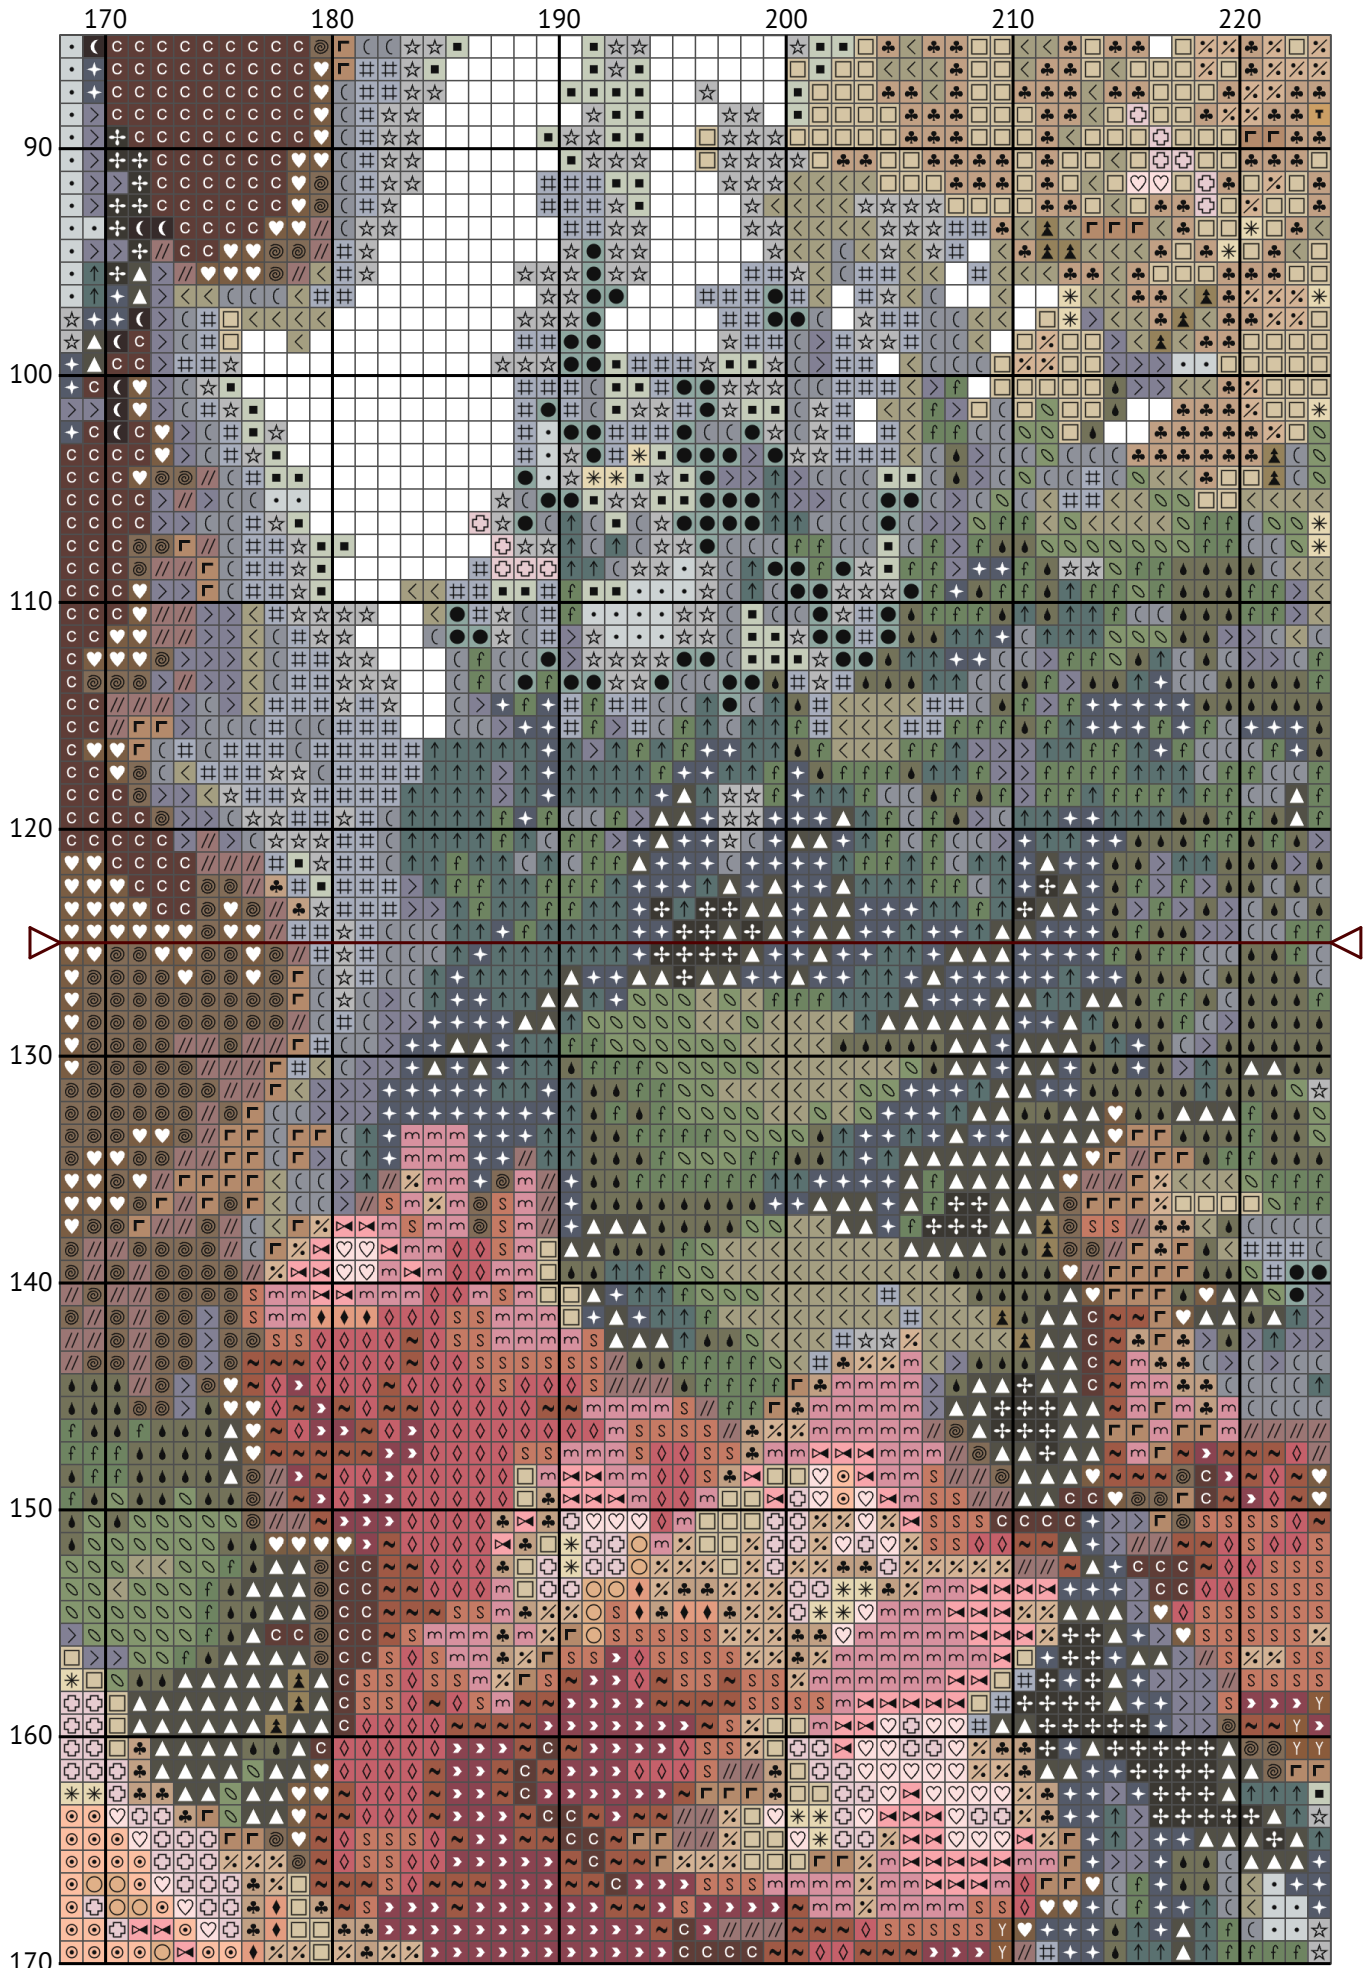

Golden Retriever