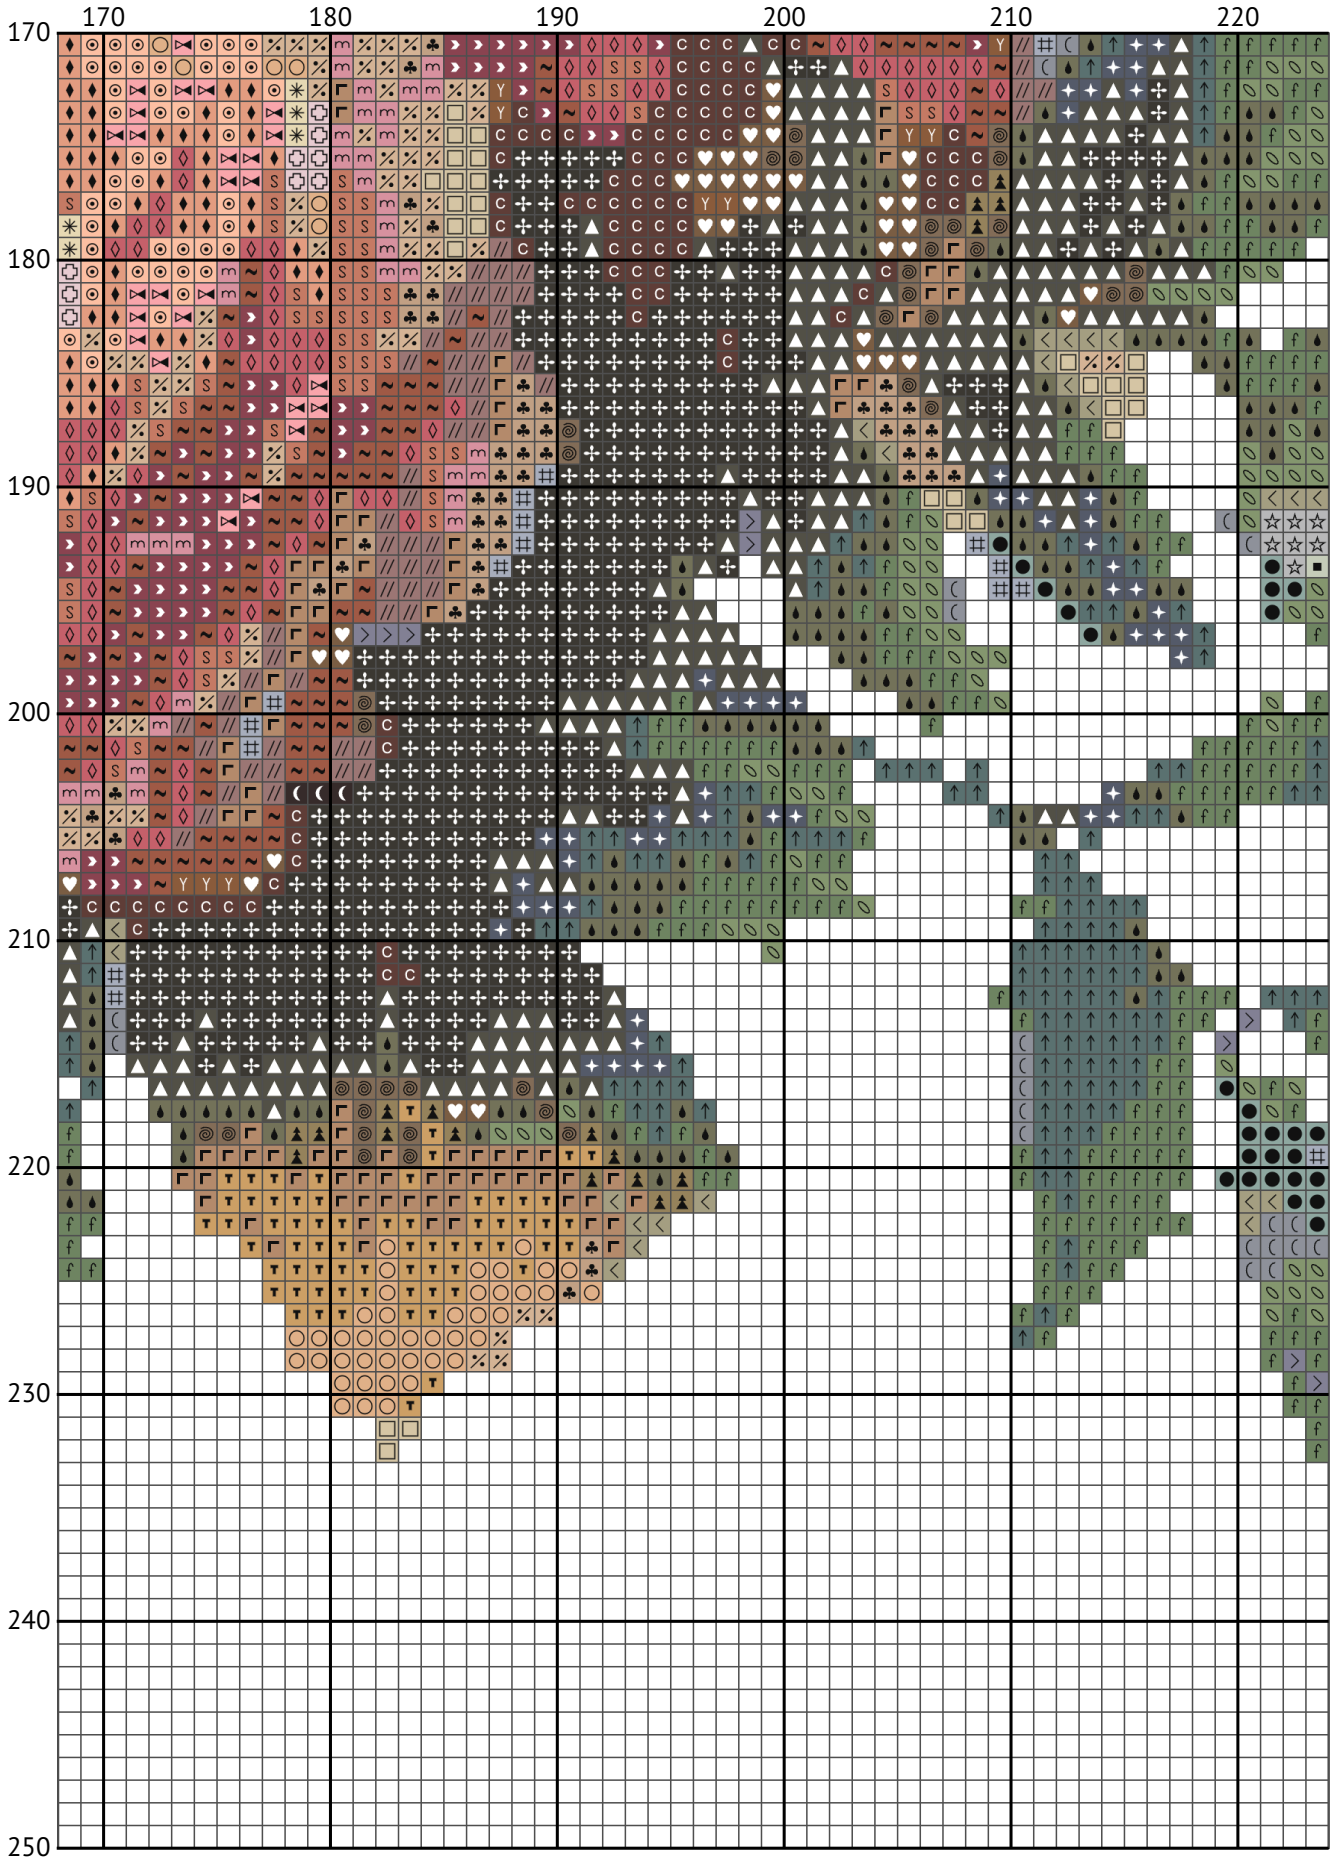

Golden Retriever