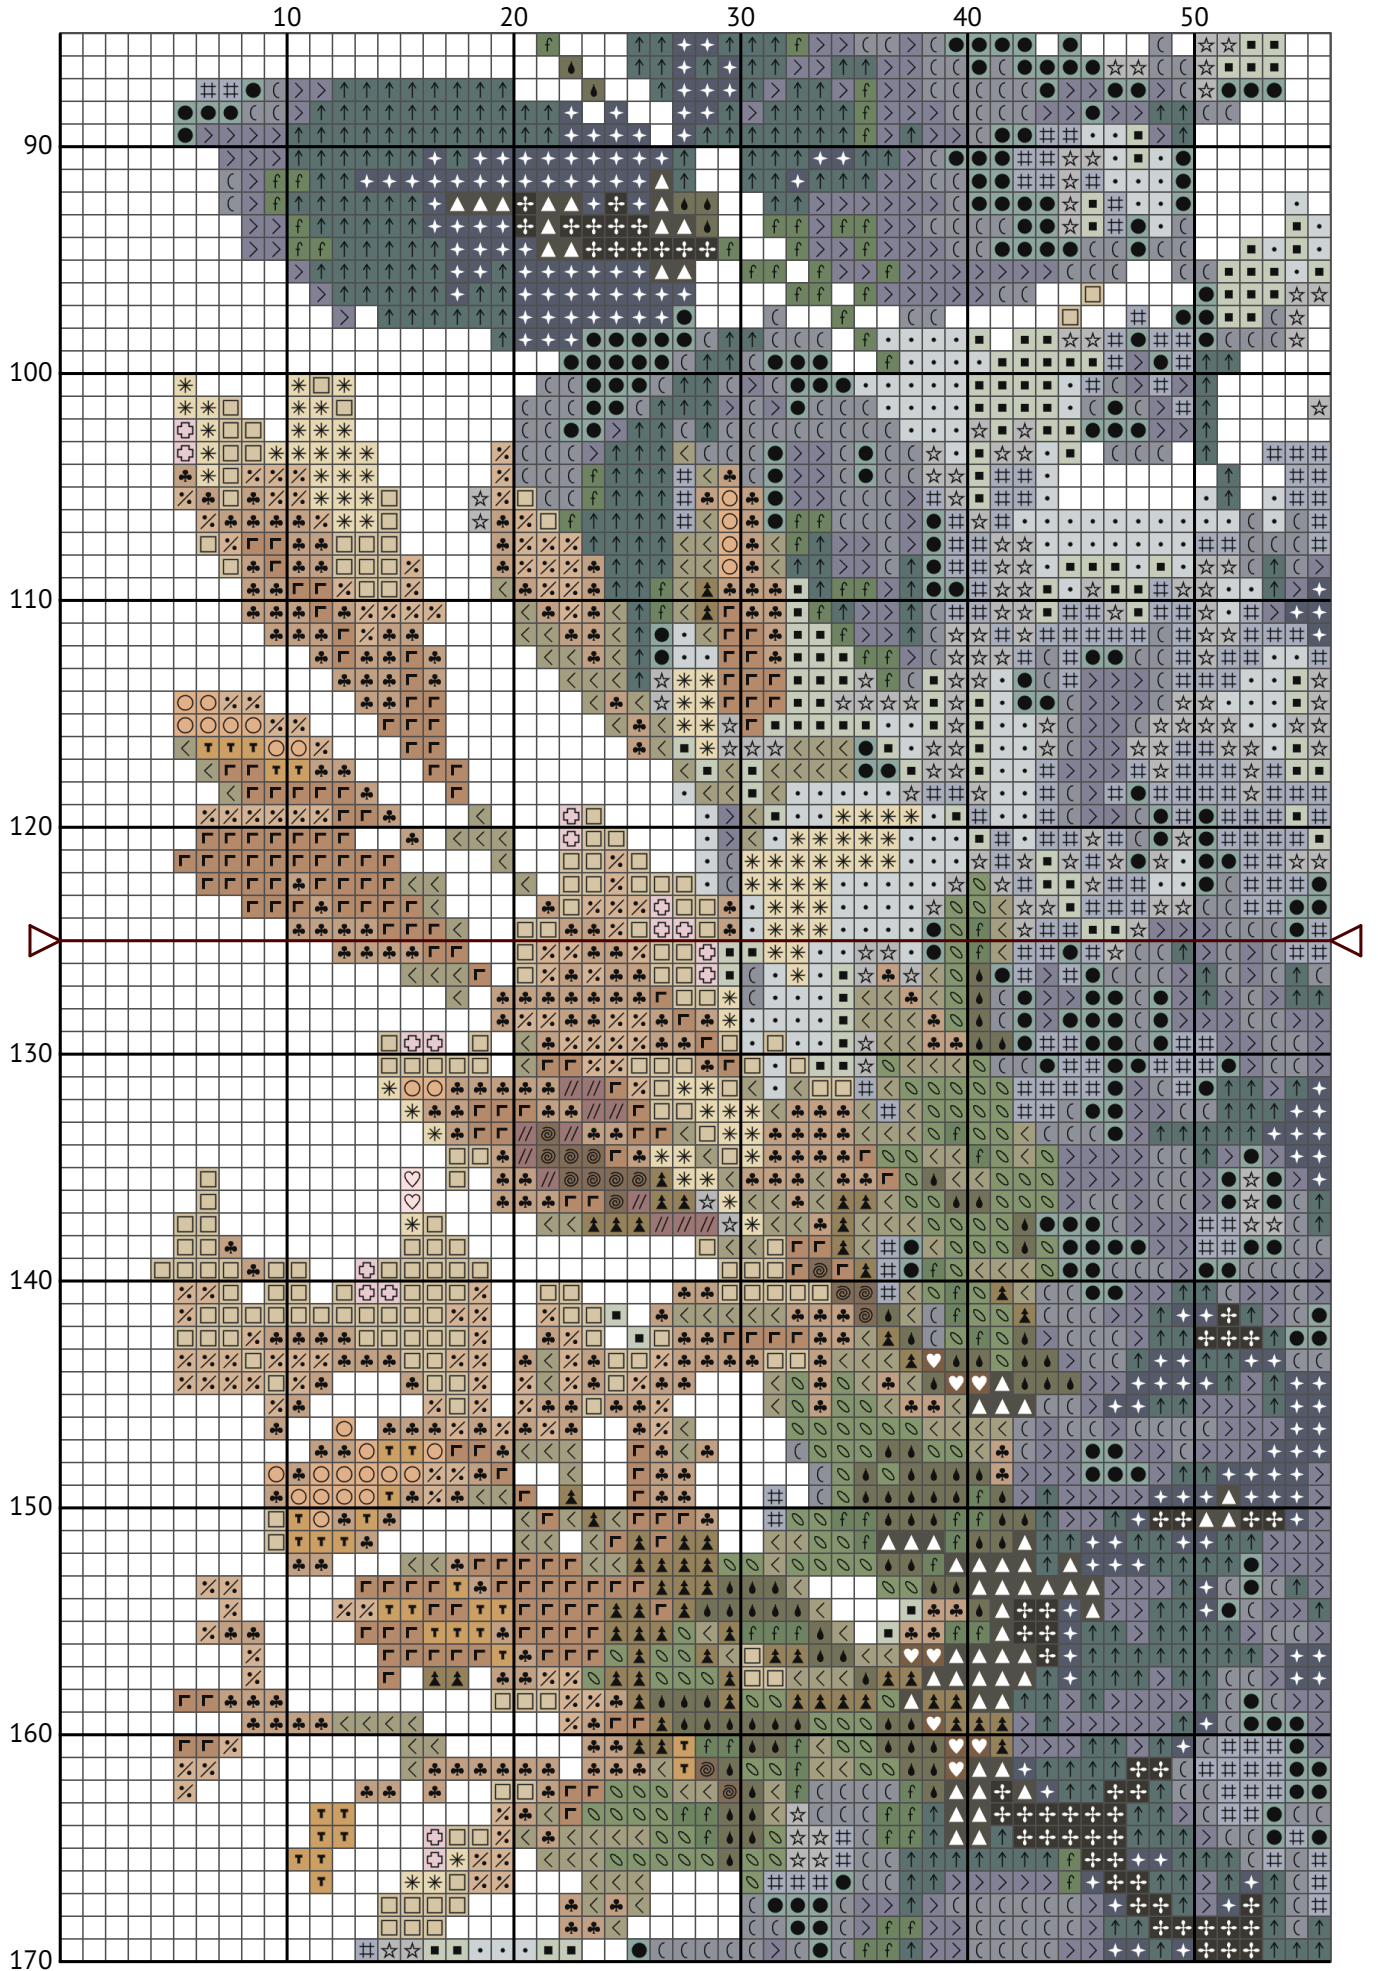

Golden Retriever