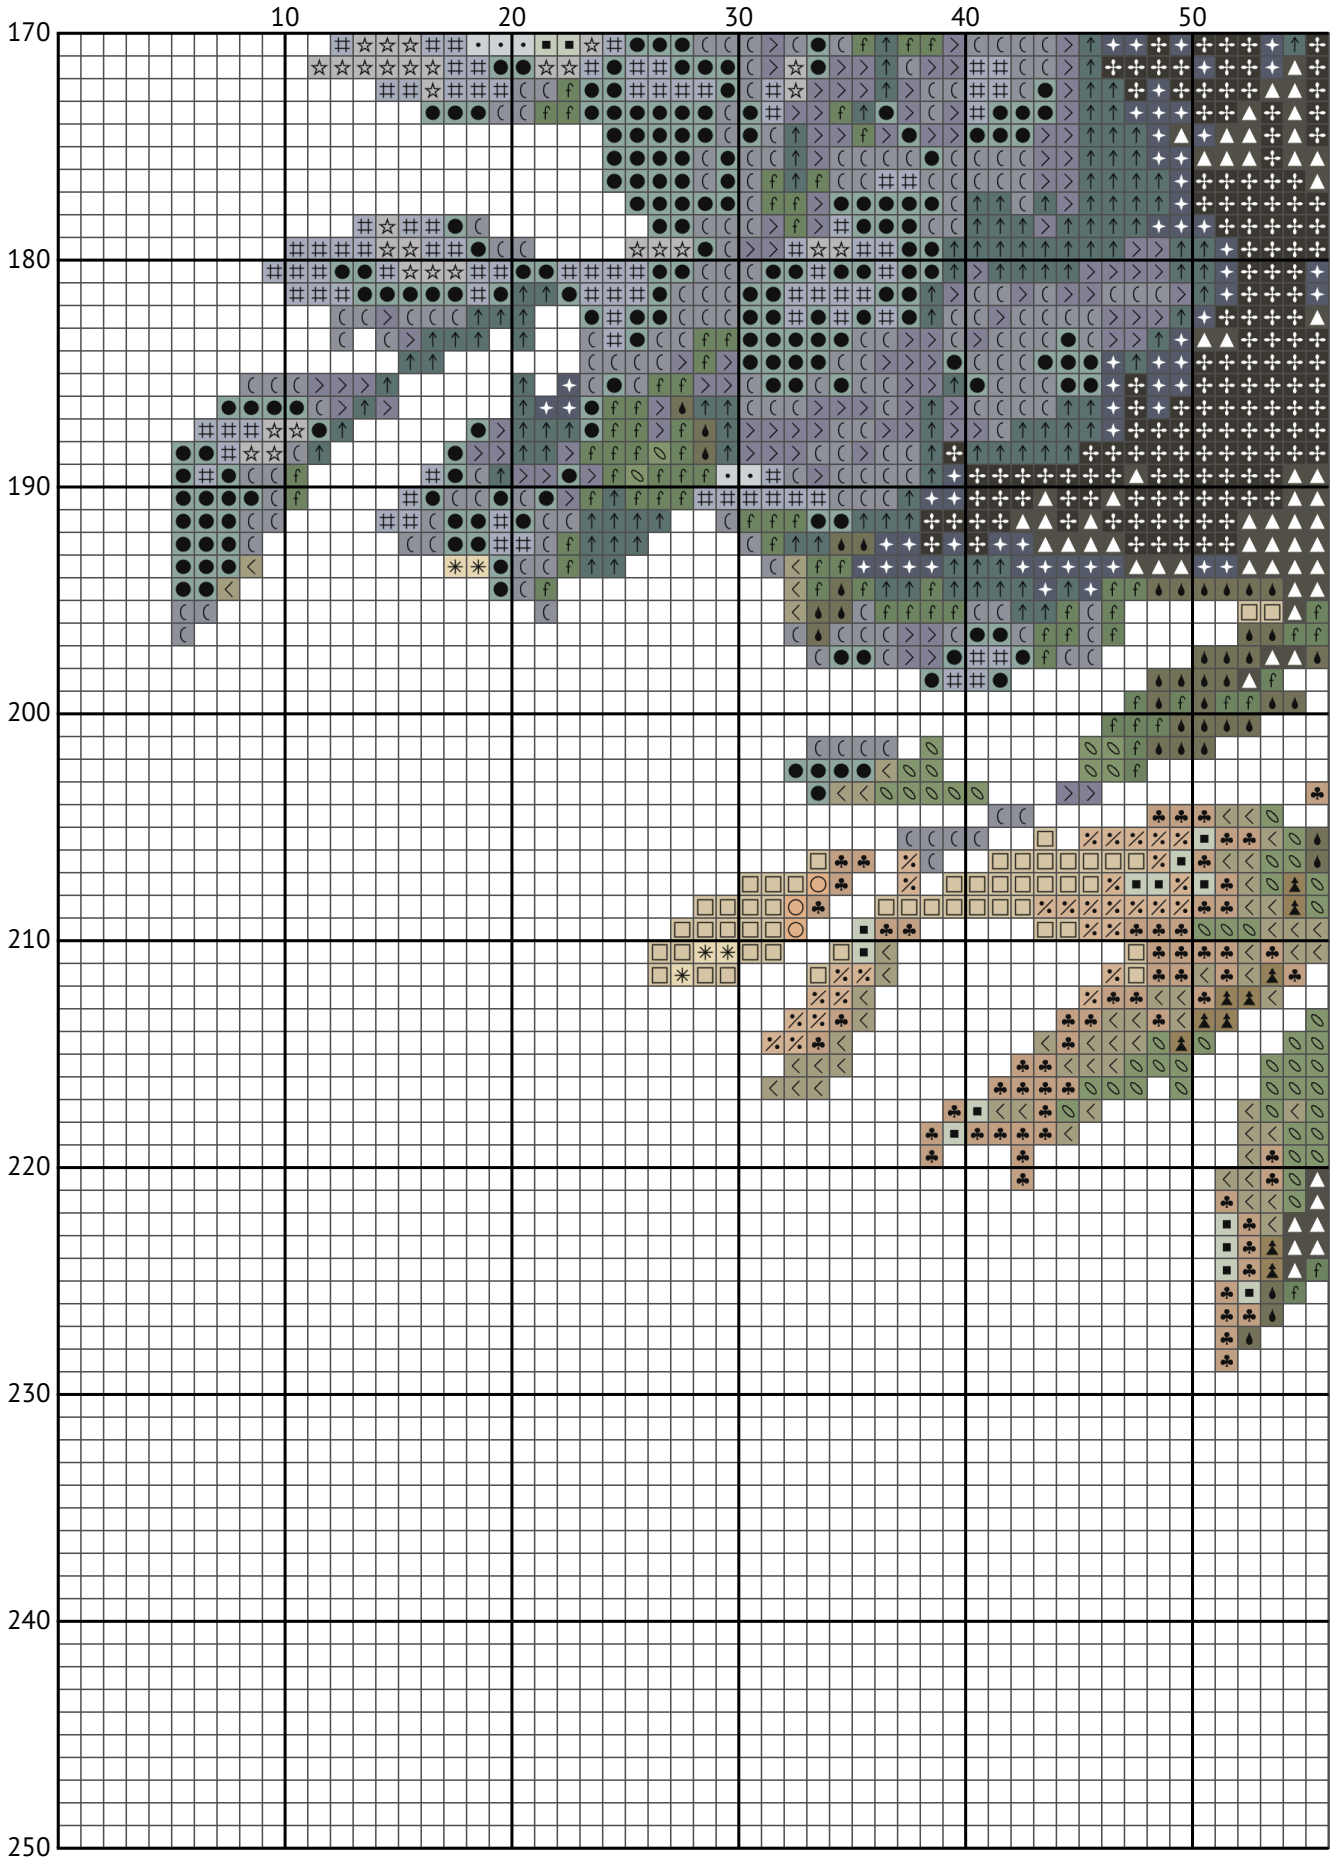

Golden Retriever