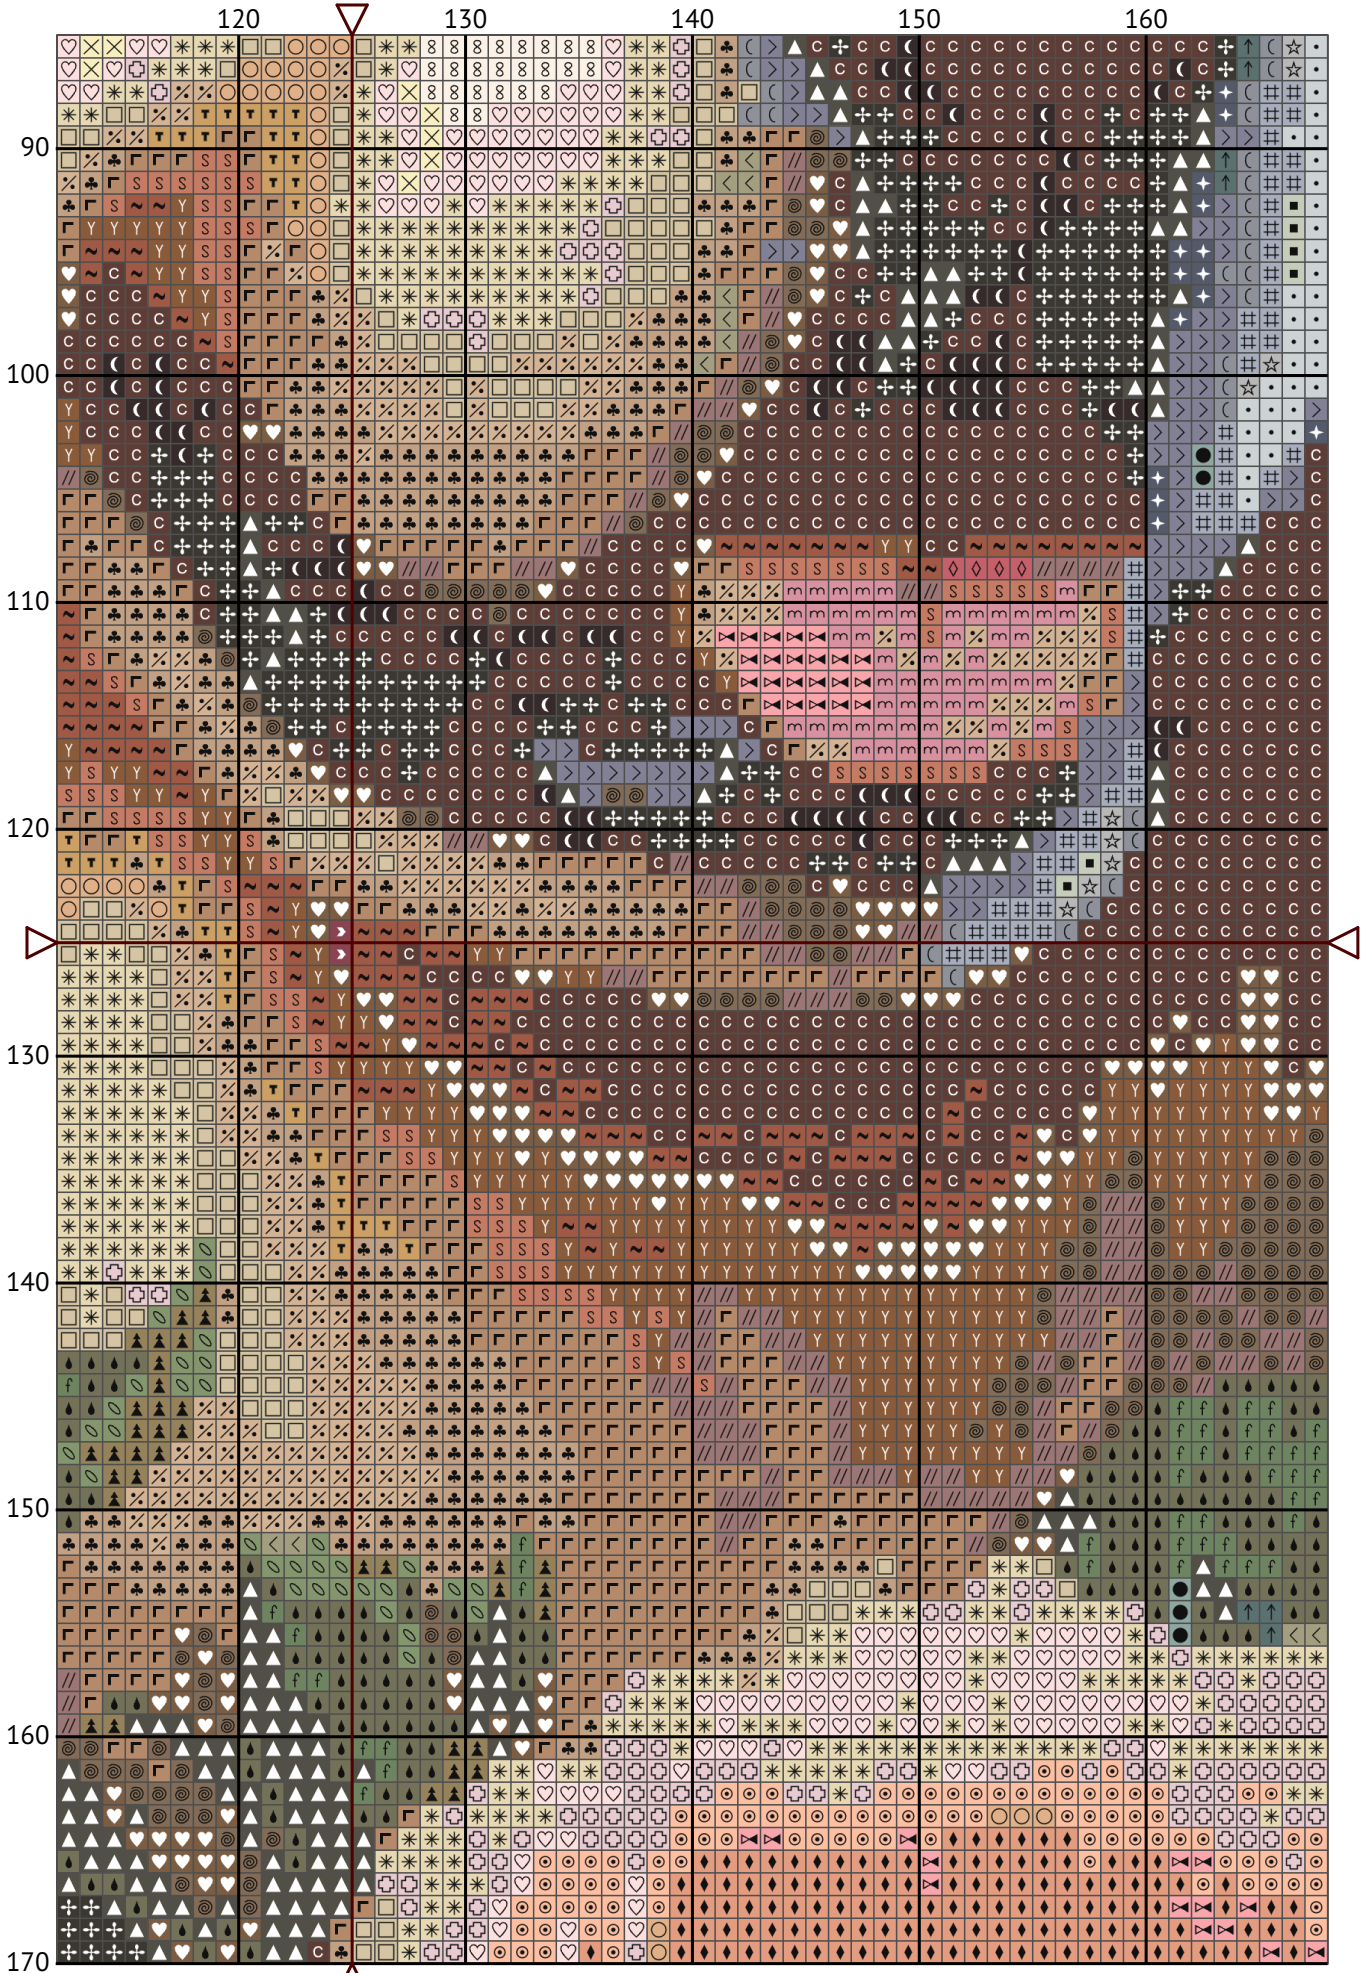

Golden Retriever