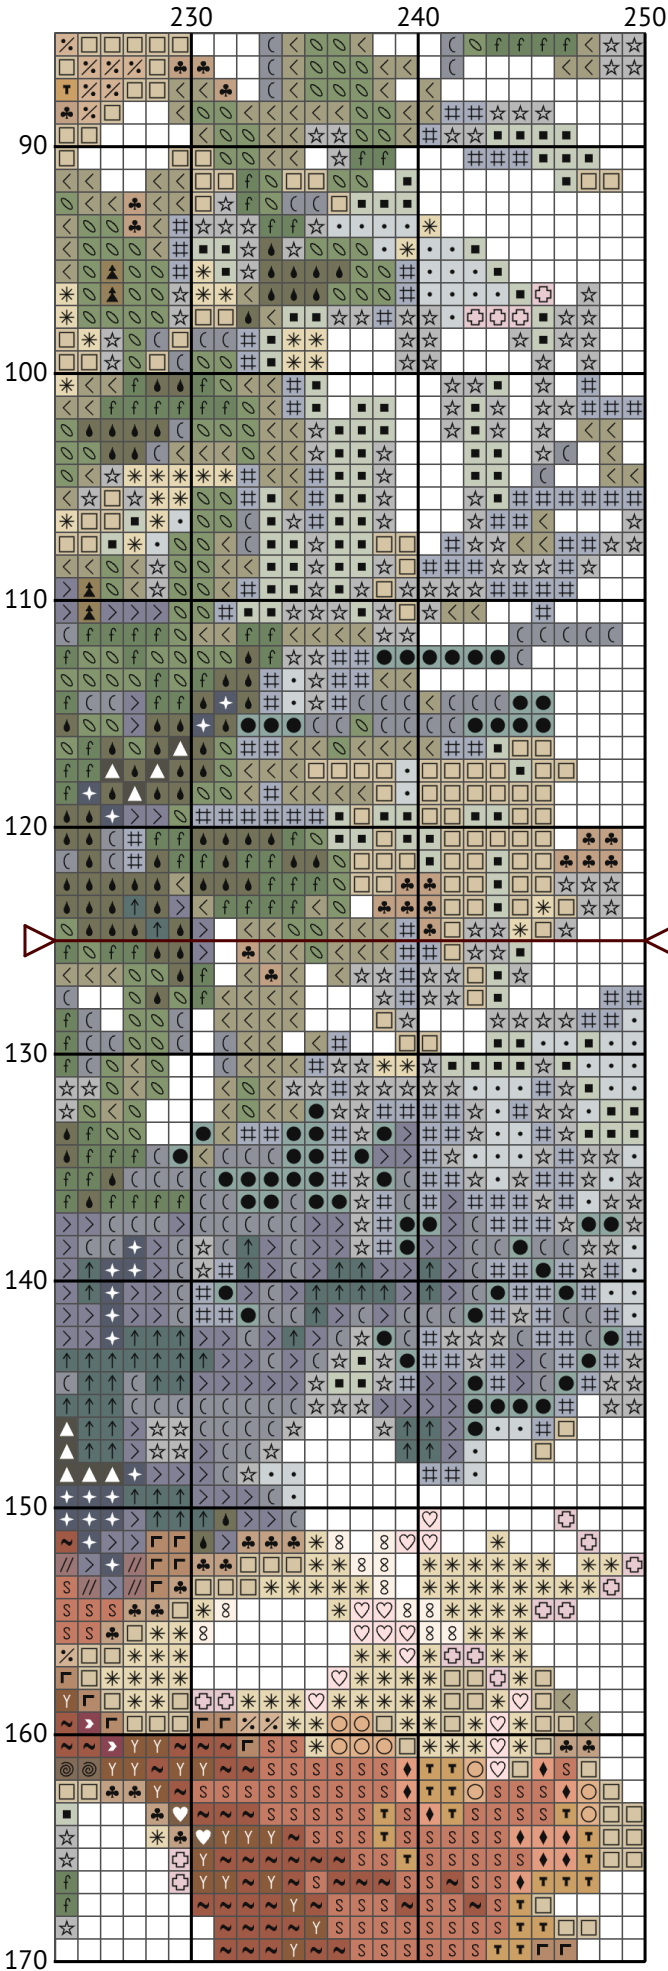

Golden Retriever