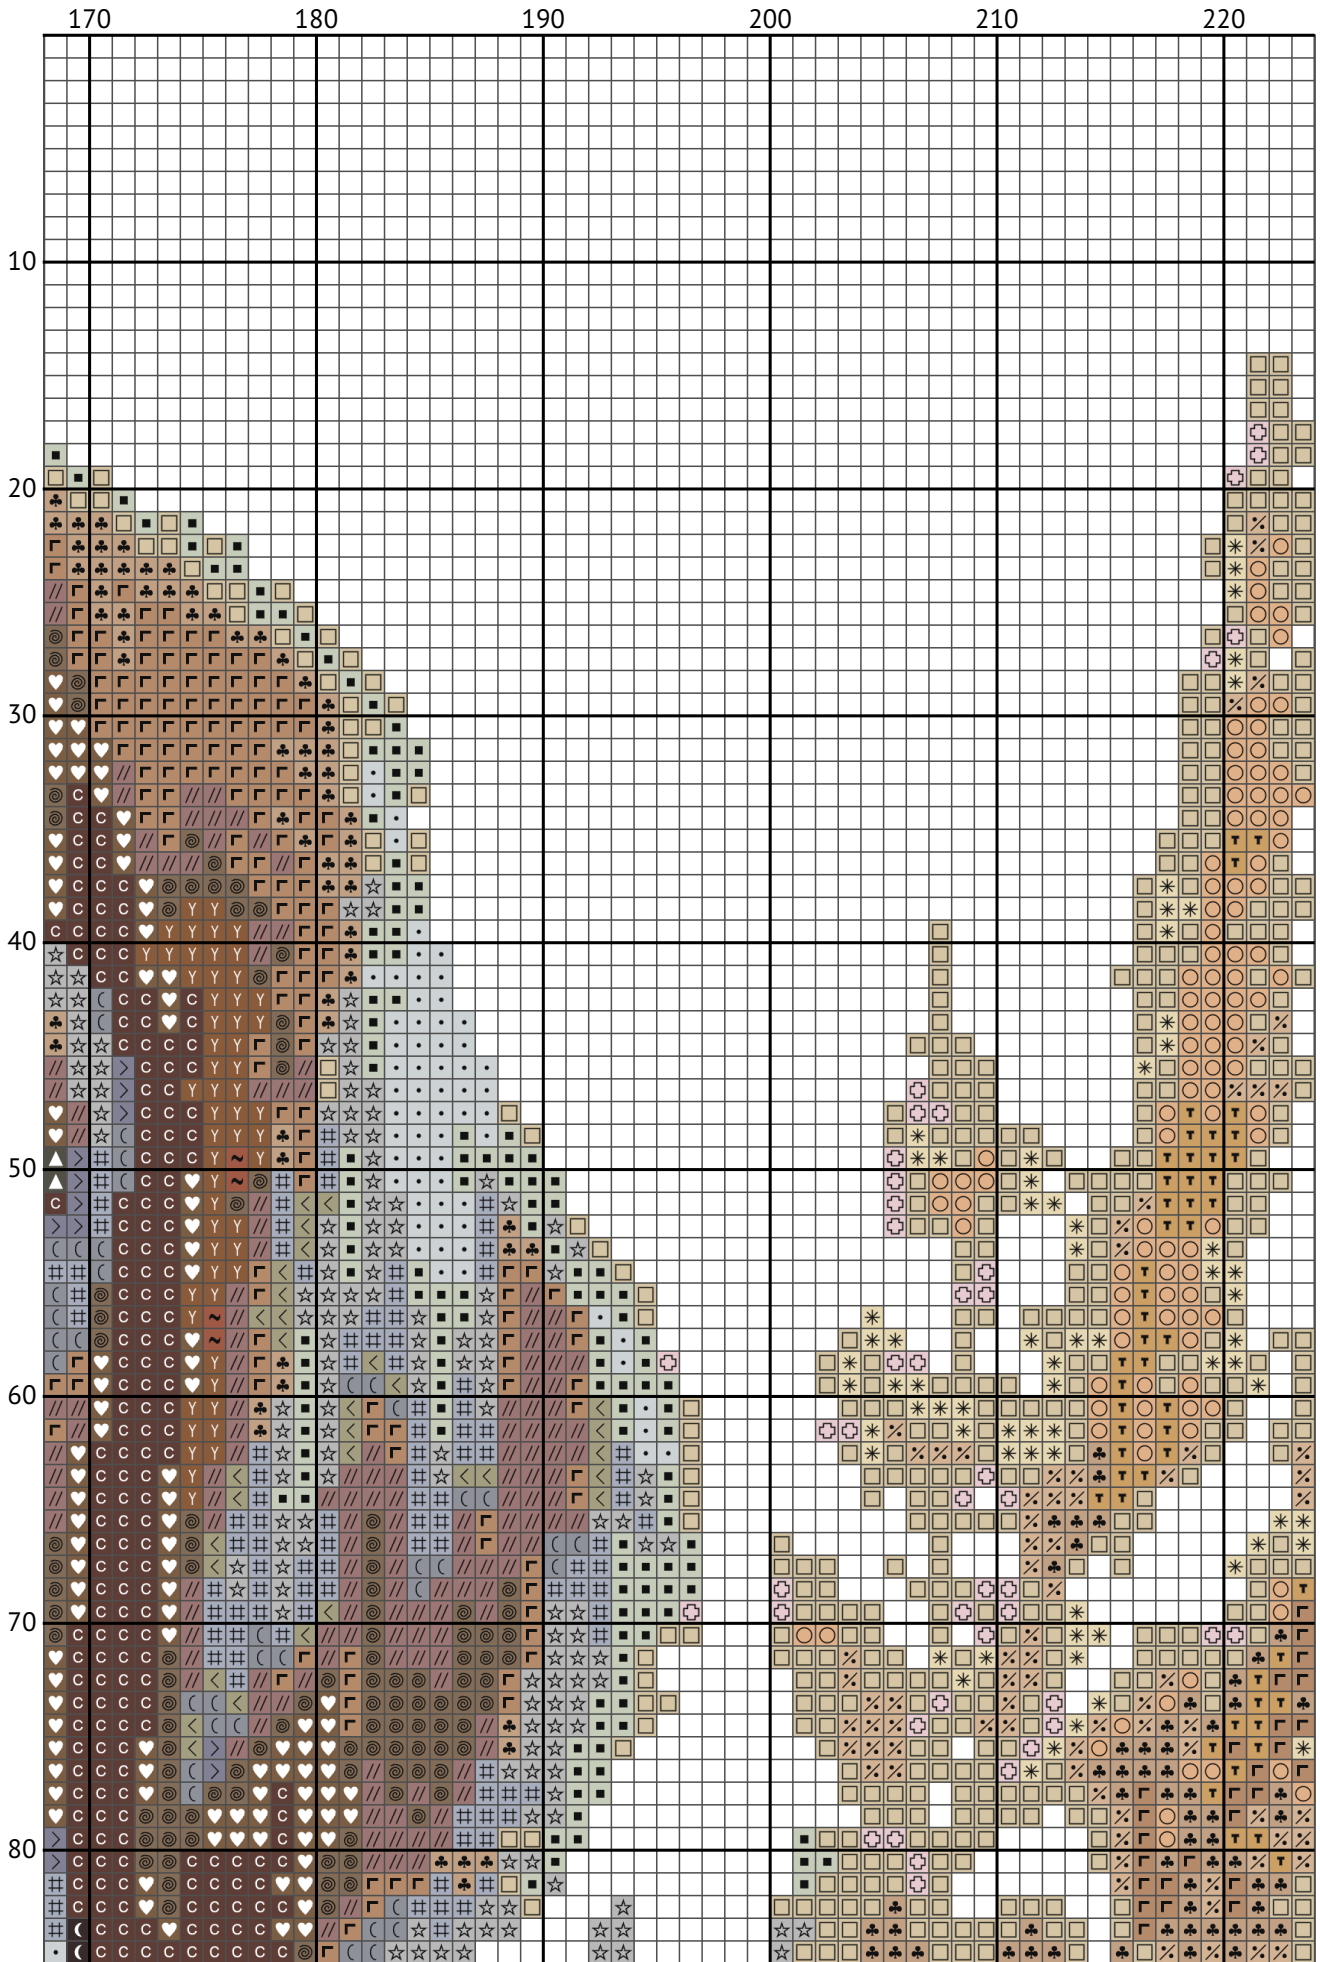

Golden Retriever