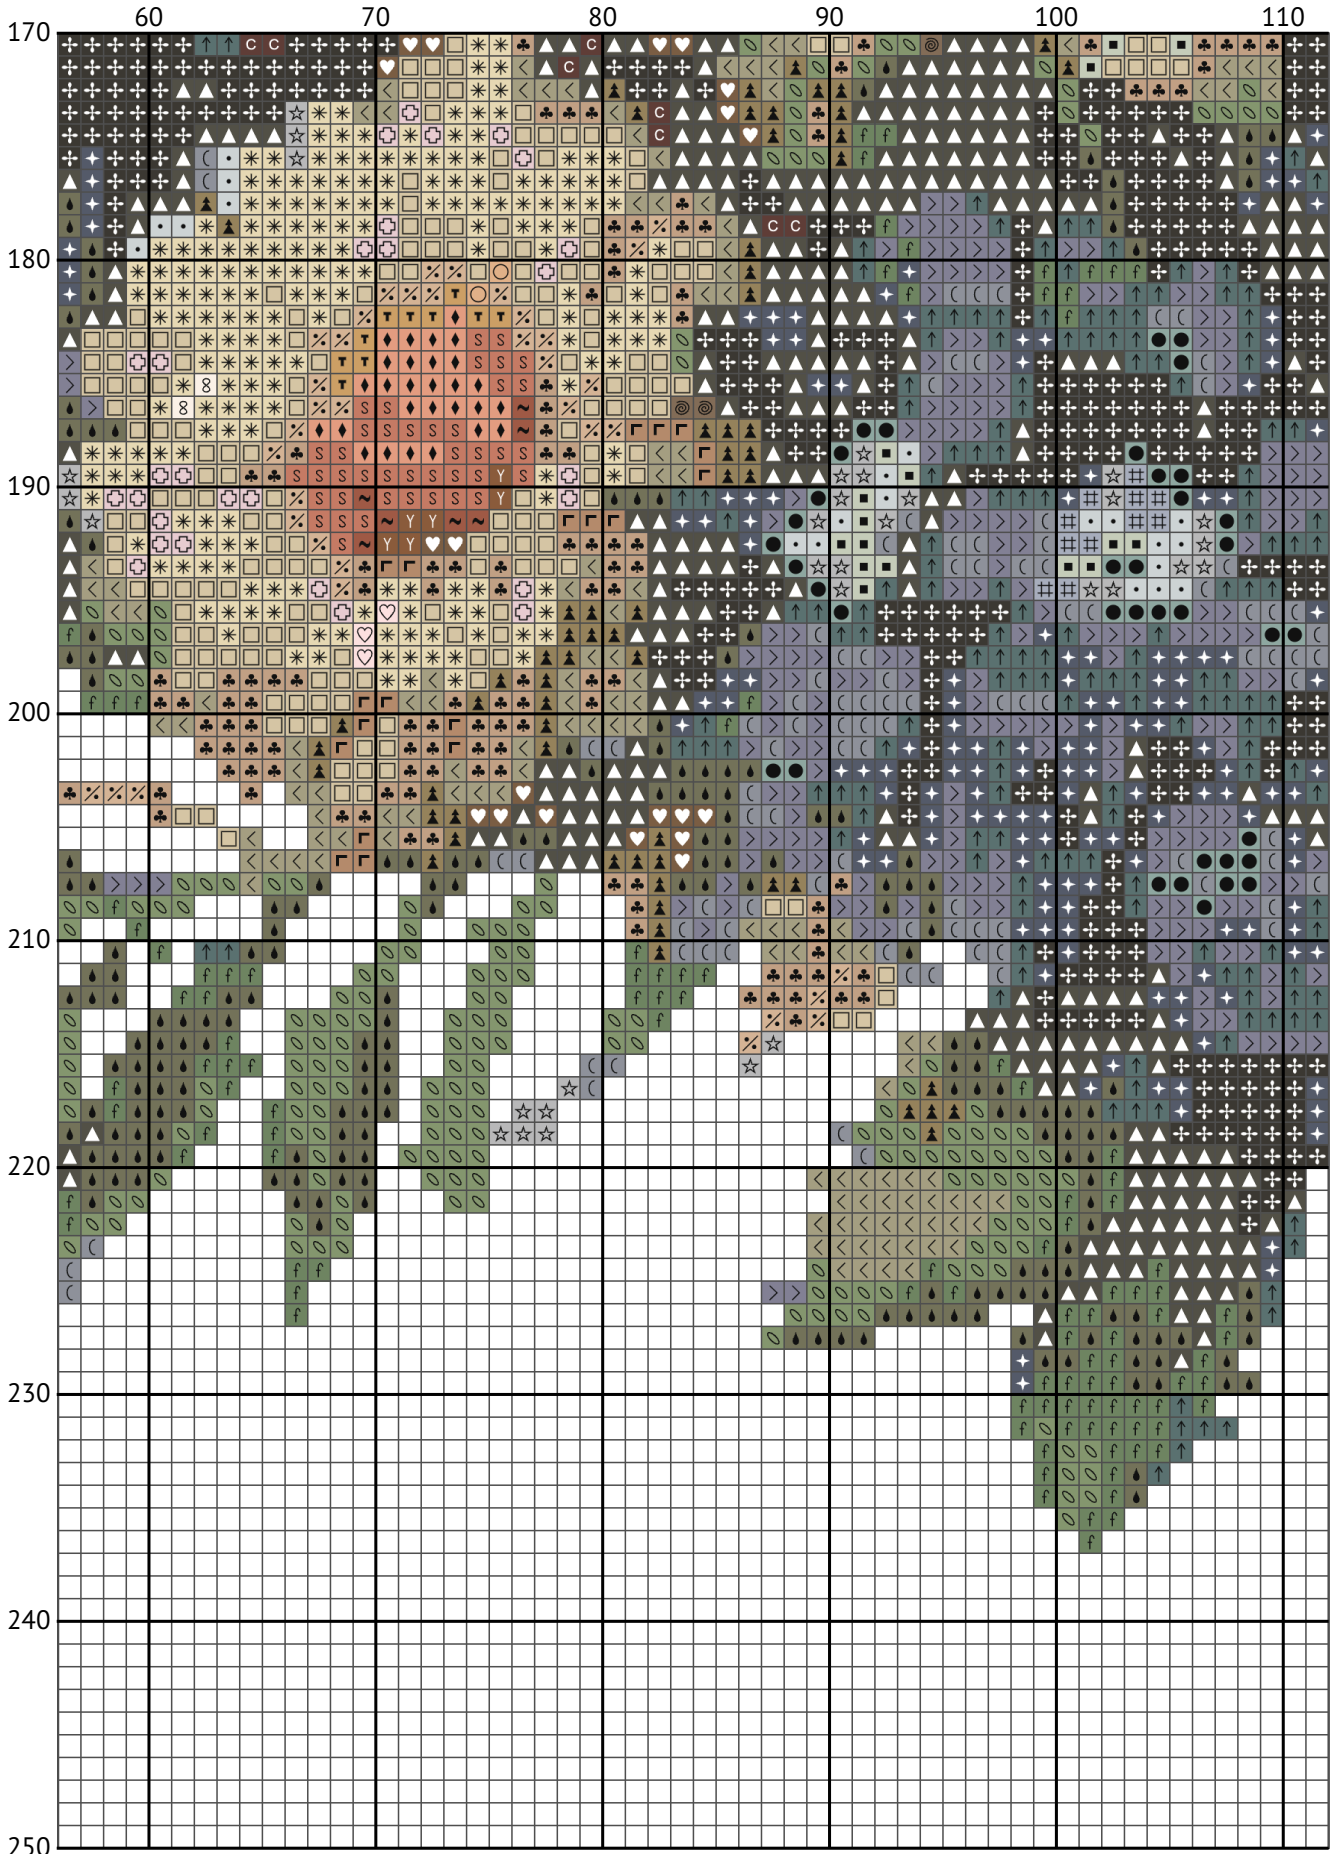

Golden Retriever