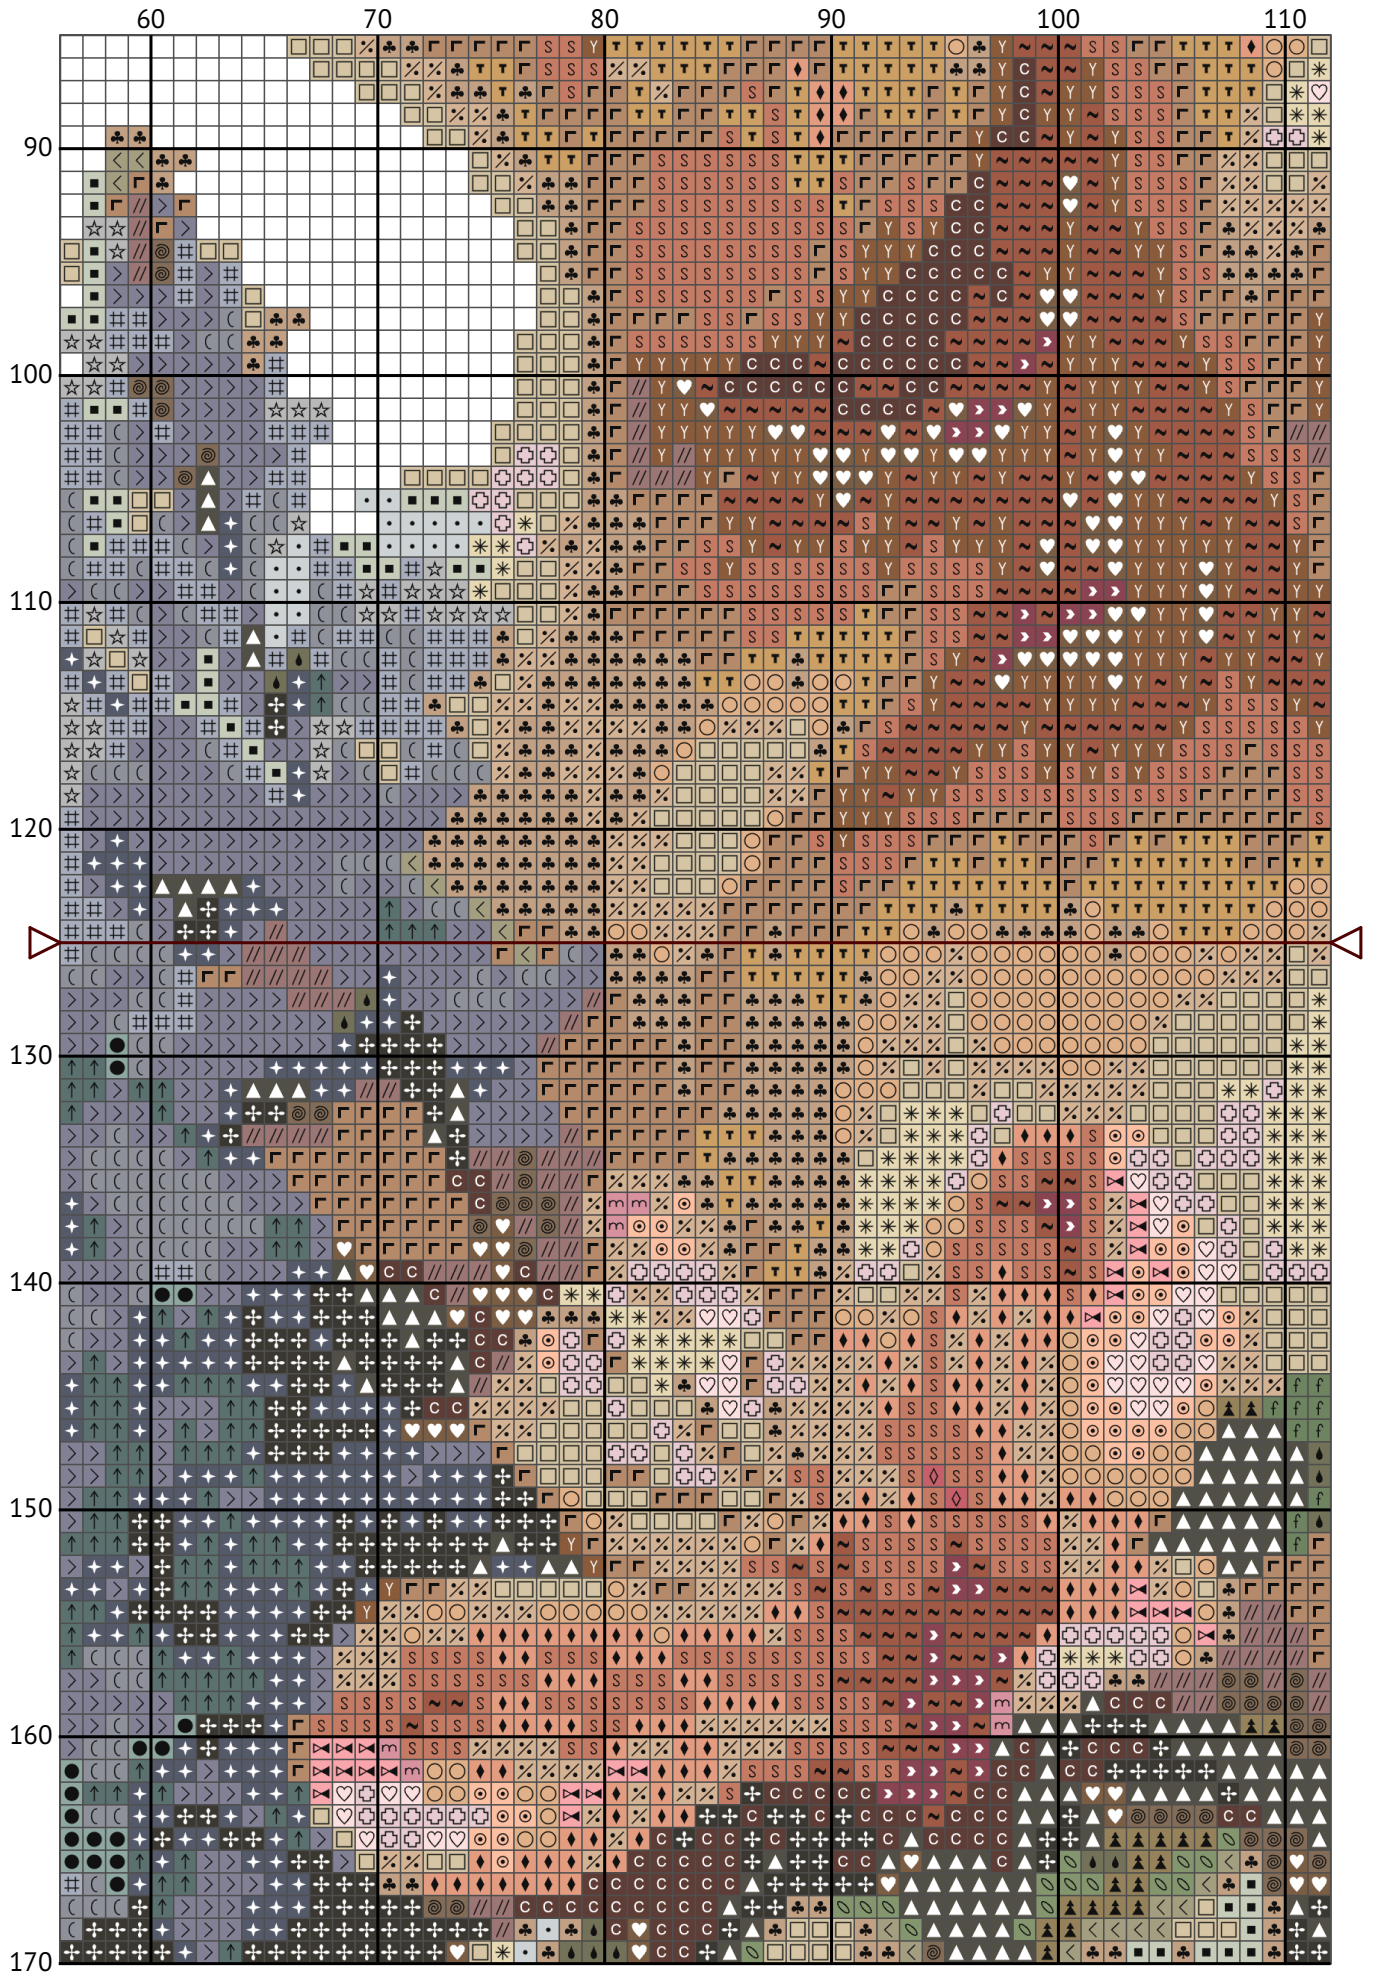

Golden Retriever