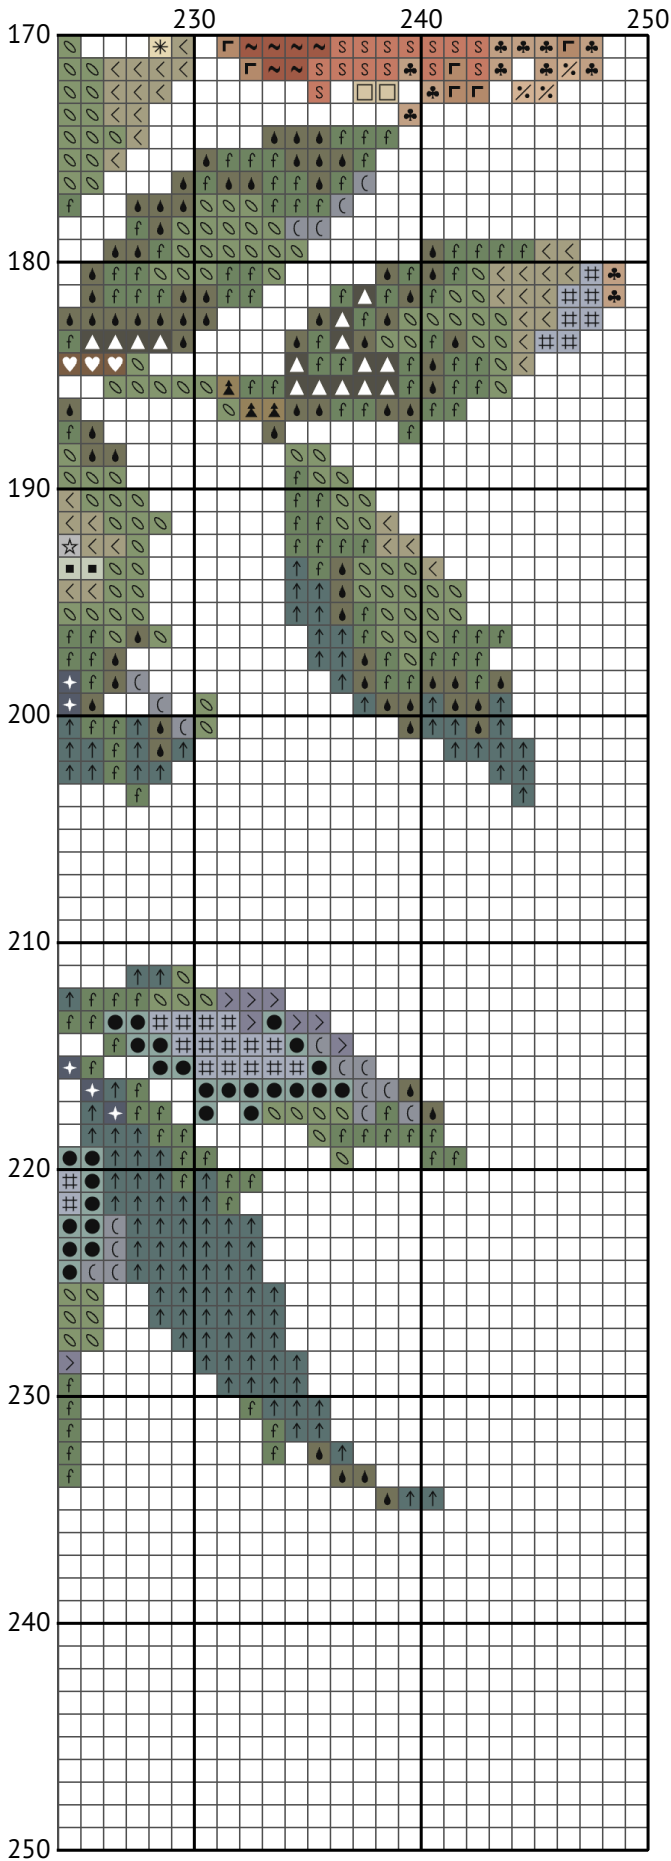

Golden Retriever

Golden Retriever
Floss list for crosses

11ct = 4 or 3 strands of cross stitch thread.
14ct = 2 or 3 strands of cross stitch thread.
16ct = 2 strands of cross stitch thread.
18ct = 1 or 2 strands of cross stitch thread.
22ct = 1 or 2 strands of cross stitch thread.
28ct = 1 strand (if working over 1).
32ct = 1 strand (if working over 1).

N	Symbol	Number	Name	Stitches
1		DMC 01	Tin - White	920
2		DMC 03	Tin - Medium	1336
3		DMC 07	Driftwood	590
4		DMC 09	Cocoa - Very Dark	212
5		DMC 23	Apple Blossom	601
6		DMC 223	Shell Pink - Light	425
7		DMC 225	Shell Pink - Ultra Very Light	674
8		DMC 317	Pewter Gray	1044
9		DMC 318	Steel Gray - Light	1508
10		DMC 407	Desert Sand - Dark	1203
11		DMC 415	Pearl Gray	1057
12		DMC 522	Fern Green	1046
13		DMC 523	Fern Green - Light	923
14		DMC 543	Beige - Ultra Very Light	1533
15		DMC 645	Beaver Gray - Very Dark	1476
16		DMC 646	Beaver Gray - Dark	1194
17		DMC 712	Cream	2538
18		DMC 738	Tan - Very Light	742
19		DMC 746	Off White	318
20		DMC 754	Peach - Light	747
21		DMC 761	Salmon - Light	237
22		DMC 762	Pearl Gray - Very Light	406
23		DMC 778	Antique Mauve - Very Light	354
24		DMC 779	Cocoa - Dark	1634
25		DMC 819	Baby Pink - Light	613