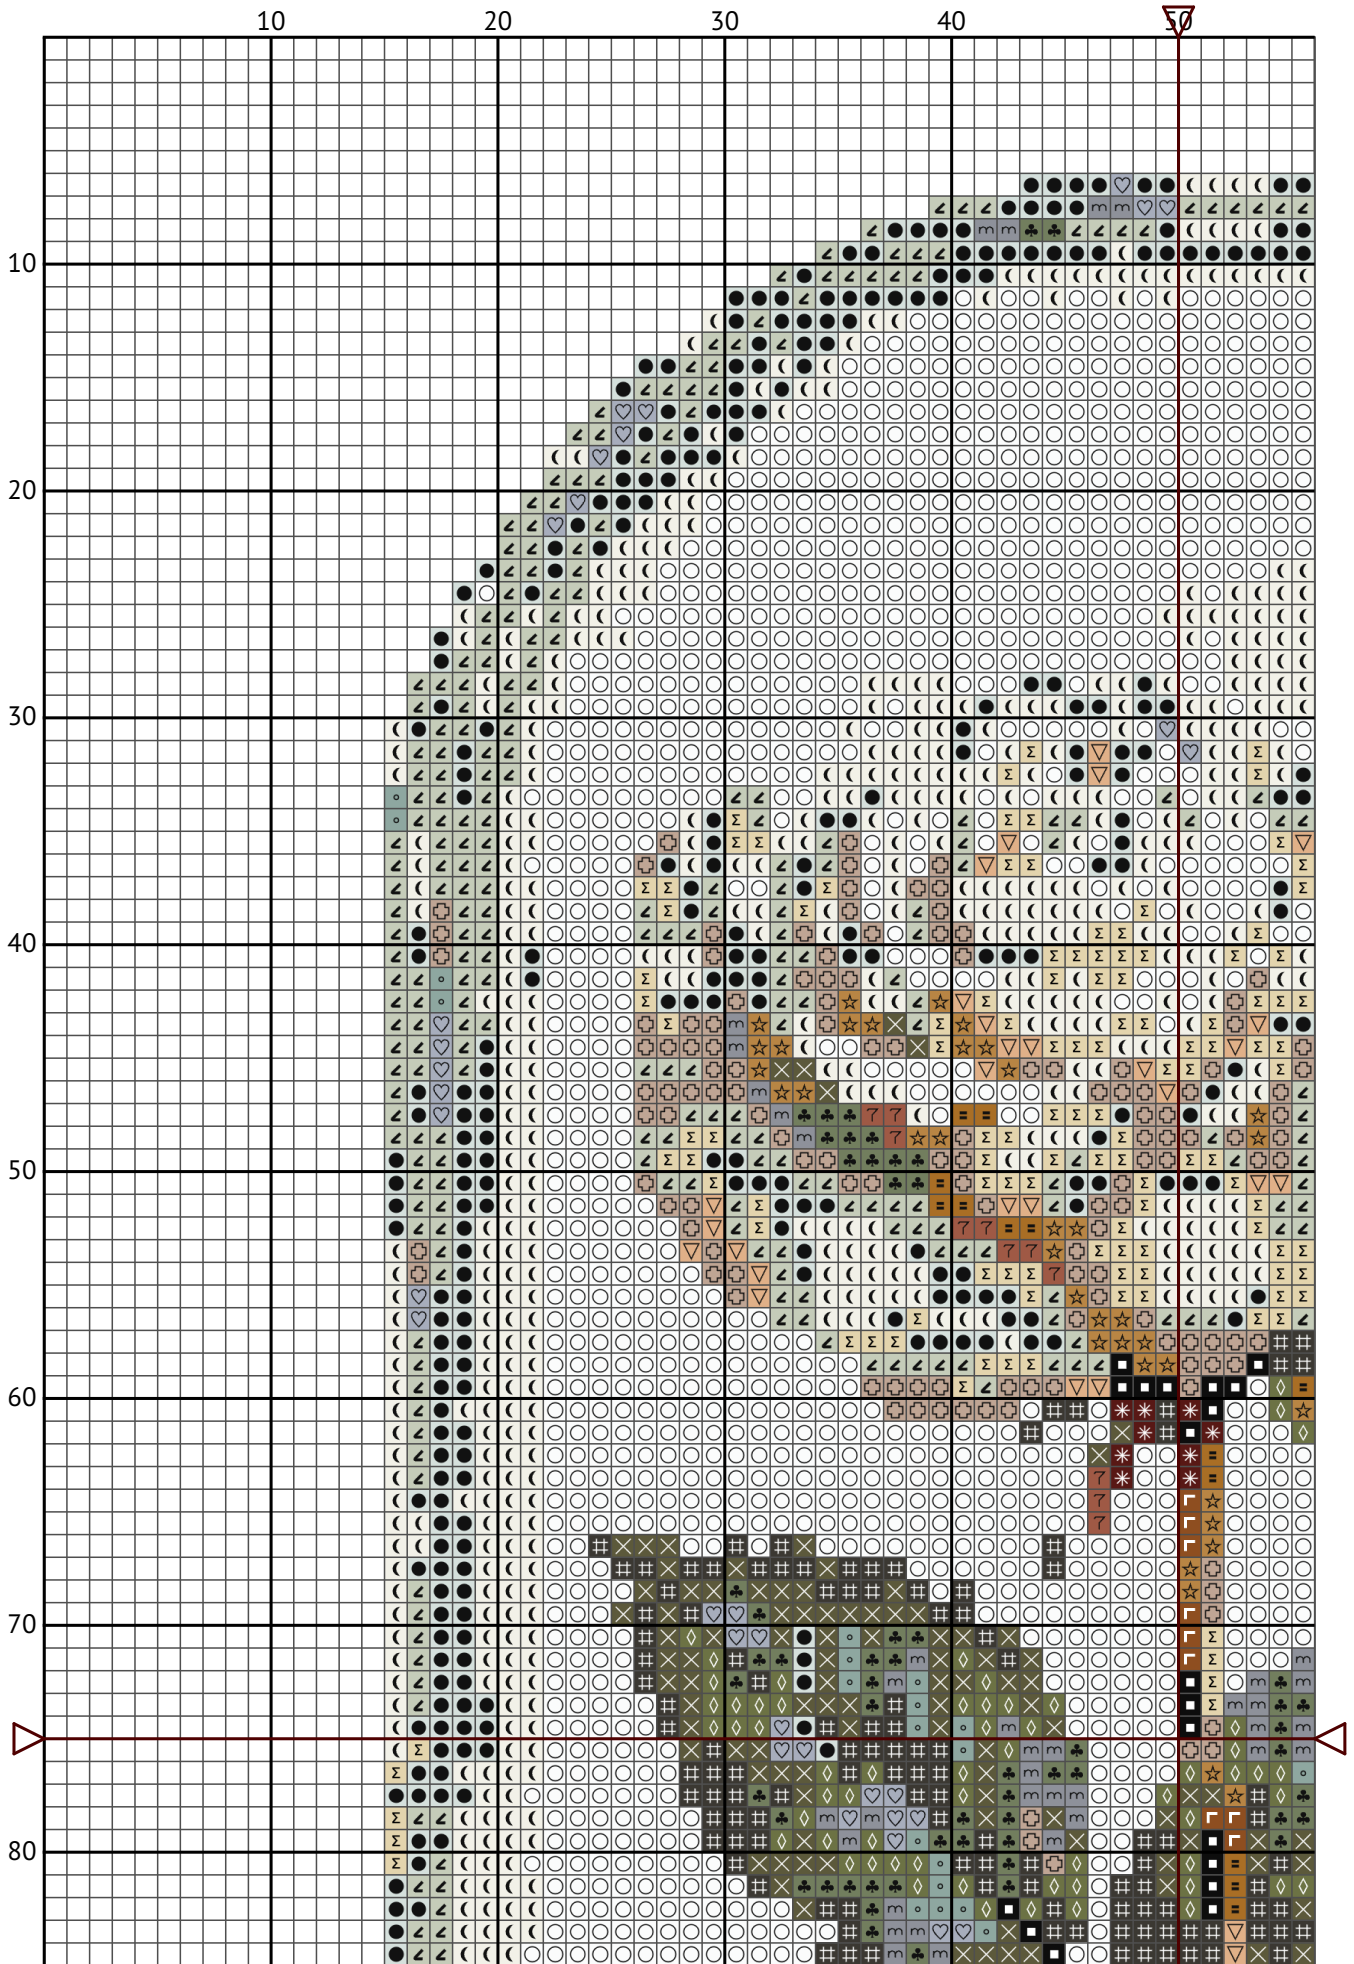

Rose in Glass - White

Counted cross-stitch chart

Design size: 100 x 150 stitches

Image Credit: Aurora Craftery

100 x 150 Design measures approximately on fabric:

11ct = 23.09 cm wide X 34.64 cm high

14ct = 18.14 cm wide X 27.21 cm high

16ct = 15.88 cm wide X 23.81 cm high

18ct = 14.11 cm wide X 21.17 cm high

22ct = 11.55 cm wide X 17.32 cm high

28ct = 9.07 cm wide X 13.61 cm high

32ct = 7.94 cm wide X 11.91 cm high

Leave additional 10cm fabric on each side for framing or finishing.

Rose in Glass - White

Rose in Glass - White

Rose in Glass - White

Rose in Glass - White

Rose in Glass - White
Floss list for crosses

11ct = 4 or 3 strands of cross stitch thread.
14ct = 2 or 3 strands of cross stitch thread.
16ct = 2 strands of cross stitch thread.
18ct = 1 or 2 strands of cross stitch thread.
22ct = 1 or 2 strands of cross stitch thread.
28ct = 1 strand (if working over 1).
32ct = 1 strand (if working over 1).

N	Symbol	Number	Name	Stitches
1		 DMC 03	Tin - Medium	133
2		 DMC 06	Driftwood - Medium Light	336
3		 DMC 310	Black	126
4		 DMC 415	Pearl Gray	101
5		 DMC 435	Brown - Very Light	359
6		 DMC 437	Tan - Light	159
7		 DMC 640	Beige Gray - Very Dark	289
8		 DMC 680	Old Gold - Dark	334
9		 DMC 844	Beaver Gray - Ultra Dark	313
10		 DMC 927	Gray Green - Light	63
11		 DMC 945	Tawny	308
12		 DMC 3022	Brown Gray - Medium	192
13		 DMC 3045	Yellow Beige - Dark	415
14		 DMC 3052	Green Gray - Medium	212
15		 DMC 3072	Beaver Gray - Very Light	497
16		 DMC 3756	Baby Blue - Ultra Very Light	446
17		 DMC 3772	Desert Sand - Very Dark	114
18		 DMC 3856	Mahogany - Ultra Very Light	58
19		 DMC 3857	Rosewood - Dark	322
20		 DMC 3865	Winter White	1124
21		 DMC B5200	Snow White	3507
22		 DMC ECRU	Ecu	210