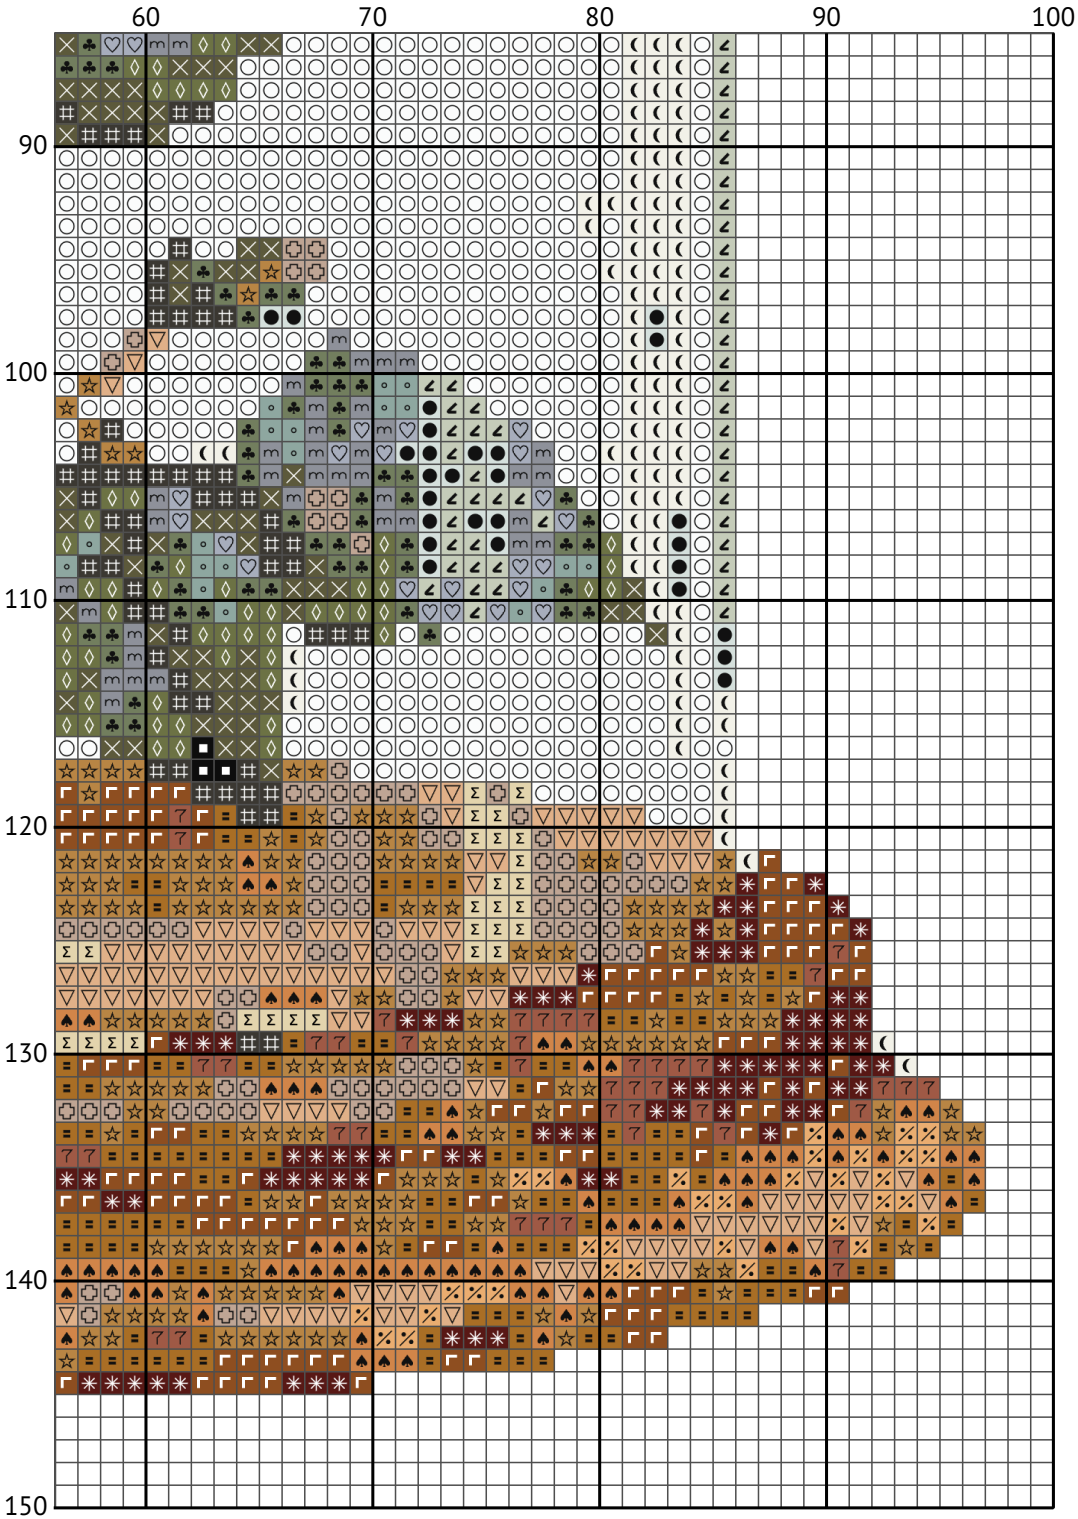

Rose in Glass - White

Counted cross-stitch chart

Design size: 100 x 150 stitches

Image Credit: Aurora Craftery

100 x 150 Design measures approximately on fabric:

11ct = 23.09 cm wide X 34.64 cm high

14ct = 18.14 cm wide X 27.21 cm high

16ct = 15.88 cm wide X 23.81 cm high

18ct = 14.11 cm wide X 21.17 cm high

22ct = 11.55 cm wide X 17.32 cm high

28ct = 9.07 cm wide X 13.61 cm high

32ct = 7.94 cm wide X 11.91 cm high

Leave additional 10cm fabric on each side for framing or finishing.

Rose in Glass - White

Rose in Glass - White

Rose in Glass - White

Rose in Glass - White

Rose in Glass - White
Floss list for crosses

11ct = 4 or 3 strands of cross stitch thread.
14ct = 2 or 3 strands of cross stitch thread.
16ct = 2 strands of cross stitch thread.
18ct = 1 or 2 strands of cross stitch thread.
22ct = 1 or 2 strands of cross stitch thread.
28ct = 1 strand (if working over 1).
32ct = 1 strand (if working over 1).

N	Symbol	Number	Name	Stitches
1		 DMC 03	Tin - Medium	133
2		 DMC 06	Driftwood - Medium Light	336
3		 DMC 310	Black	126
4		 DMC 415	Pearl Gray	101
5		 DMC 435	Brown - Very Light	359
6		 DMC 437	Tan - Light	159
7		 DMC 640	Beige Gray - Very Dark	289
8		 DMC 680	Old Gold - Dark	334
9		 DMC 844	Beaver Gray - Ultra Dark	313
10		 DMC 927	Gray Green - Light	63
11		 DMC 945	Tawny	308
12		 DMC 3022	Brown Gray - Medium	192
13		 DMC 3045	Yellow Beige - Dark	415
14		 DMC 3052	Green Gray - Medium	212
15		 DMC 3072	Beaver Gray - Very Light	497
16		 DMC 3756	Baby Blue - Ultra Very Light	446
17		 DMC 3772	Desert Sand - Very Dark	114
18		 DMC 3856	Mahogany - Ultra Very Light	58
19		 DMC 3857	Rosewood - Dark	322
20		 DMC 3865	Winter White	1124
21		 DMC B5200	Snow White	3507
22		 DMC ECRU	Ecu	210