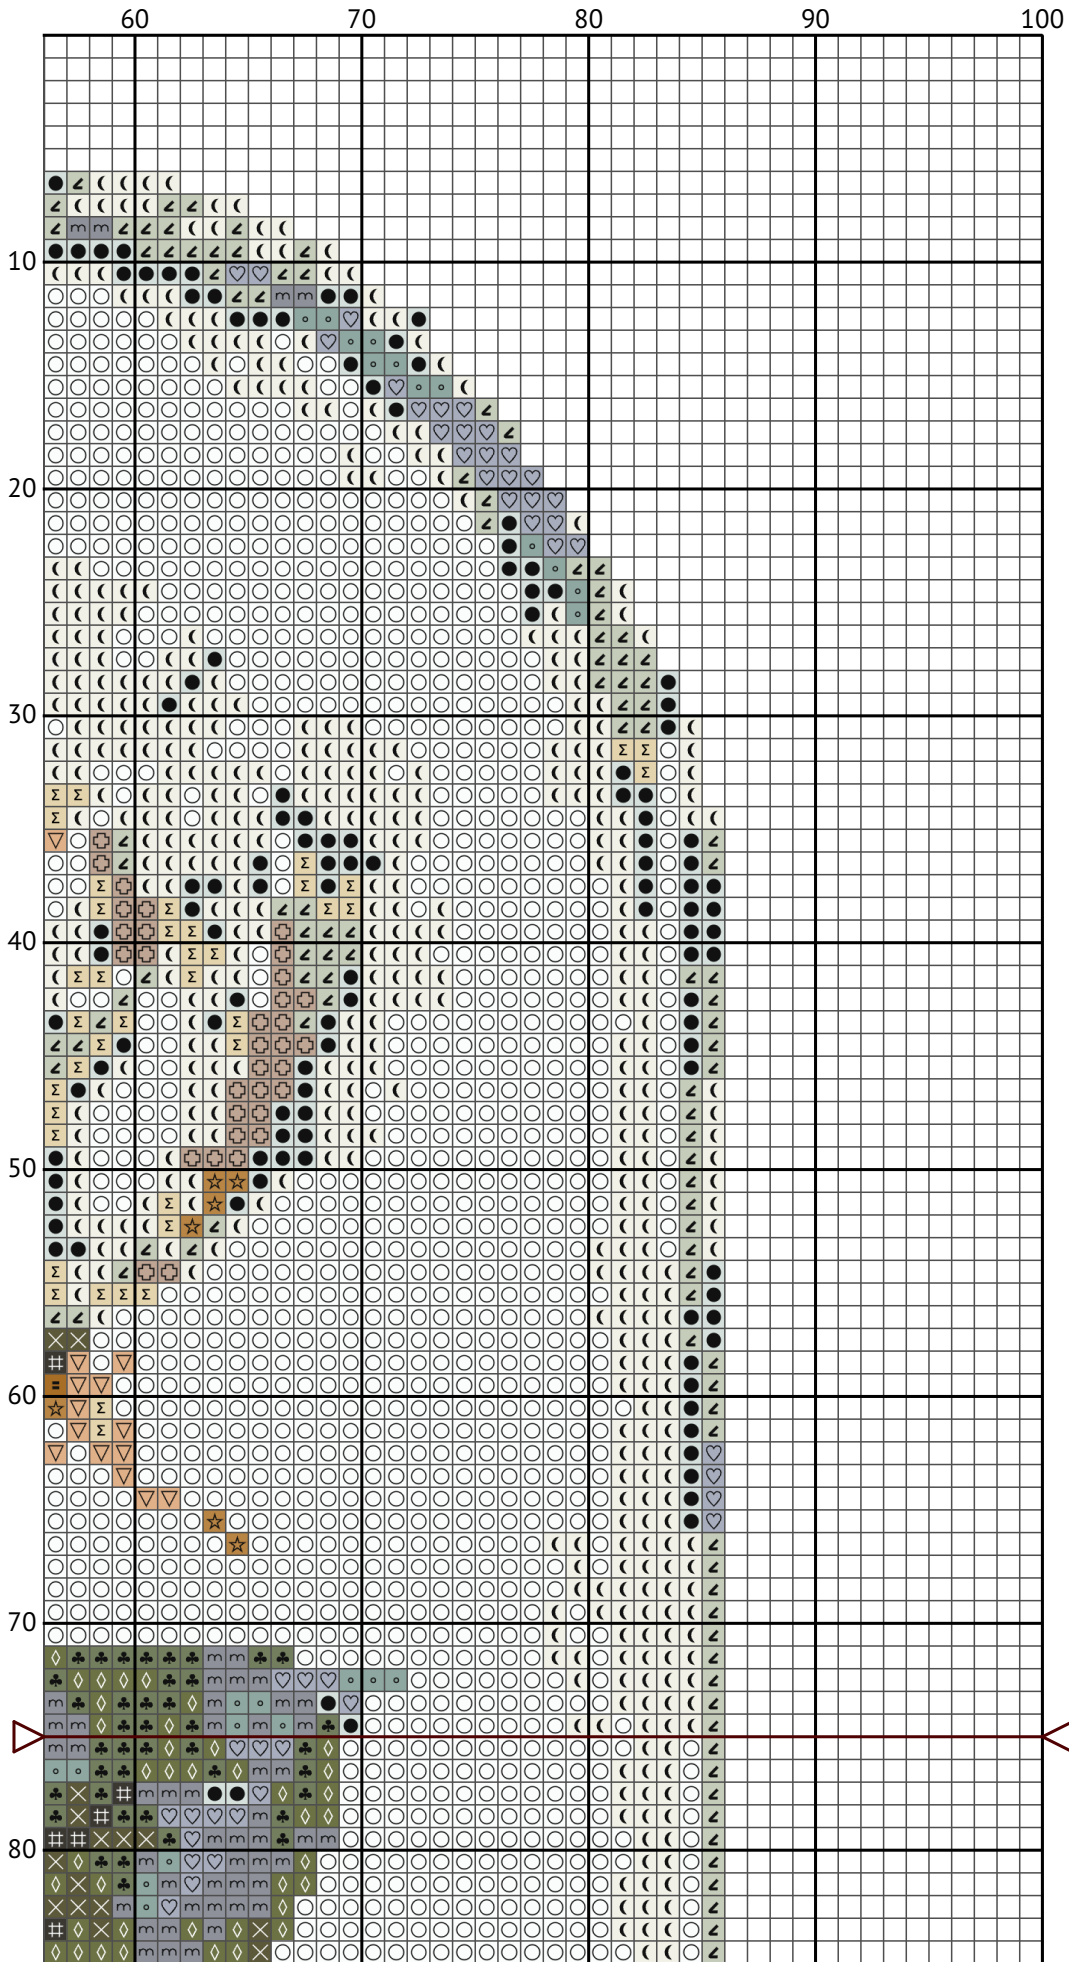

Rose in Glass - White

Counted cross-stitch chart

Design size: 100 x 150 stitches

Image Credit: Aurora Craftery

100 x 150 Design measures approximately on fabric:

11ct = 23.09 cm wide X 34.64 cm high

14ct = 18.14 cm wide X 27.21 cm high

16ct = 15.88 cm wide X 23.81 cm high

18ct = 14.11 cm wide X 21.17 cm high

22ct = 11.55 cm wide X 17.32 cm high

28ct = 9.07 cm wide X 13.61 cm high

32ct = 7.94 cm wide X 11.91 cm high

Leave additional 10cm fabric on each side for framing or finishing.

Rose in Glass - White

Rose in Glass - White

Rose in Glass - White

Rose in Glass - White

Rose in Glass - White
Floss list for crosses

11ct = 4 or 3 strands of cross stitch thread.
14ct = 2 or 3 strands of cross stitch thread.
16ct = 2 strands of cross stitch thread.
18ct = 1 or 2 strands of cross stitch thread.
22ct = 1 or 2 strands of cross stitch thread.
28ct = 1 strand (if working over 1).
32ct = 1 strand (if working over 1).

N	Symbol	Number	Name	Stitches
1		 DMC 03	Tin - Medium	133
2		 DMC 06	Driftwood - Medium Light	336
3		 DMC 310	Black	126
4		 DMC 415	Pearl Gray	101
5		 DMC 435	Brown - Very Light	359
6		 DMC 437	Tan - Light	159
7		 DMC 640	Beige Gray - Very Dark	289
8		 DMC 680	Old Gold - Dark	334
9		 DMC 844	Beaver Gray - Ultra Dark	313
10		 DMC 927	Gray Green - Light	63
11		 DMC 945	Tawny	308
12		 DMC 3022	Brown Gray - Medium	192
13		 DMC 3045	Yellow Beige - Dark	415
14		 DMC 3052	Green Gray - Medium	212
15		 DMC 3072	Beaver Gray - Very Light	497
16		 DMC 3756	Baby Blue - Ultra Very Light	446
17		 DMC 3772	Desert Sand - Very Dark	114
18		 DMC 3856	Mahogany - Ultra Very Light	58
19		 DMC 3857	Rosewood - Dark	322
20		 DMC 3865	Winter White	1124
21		 DMC B5200	Snow White	3507
22		 DMC ECRU	Ecu	210