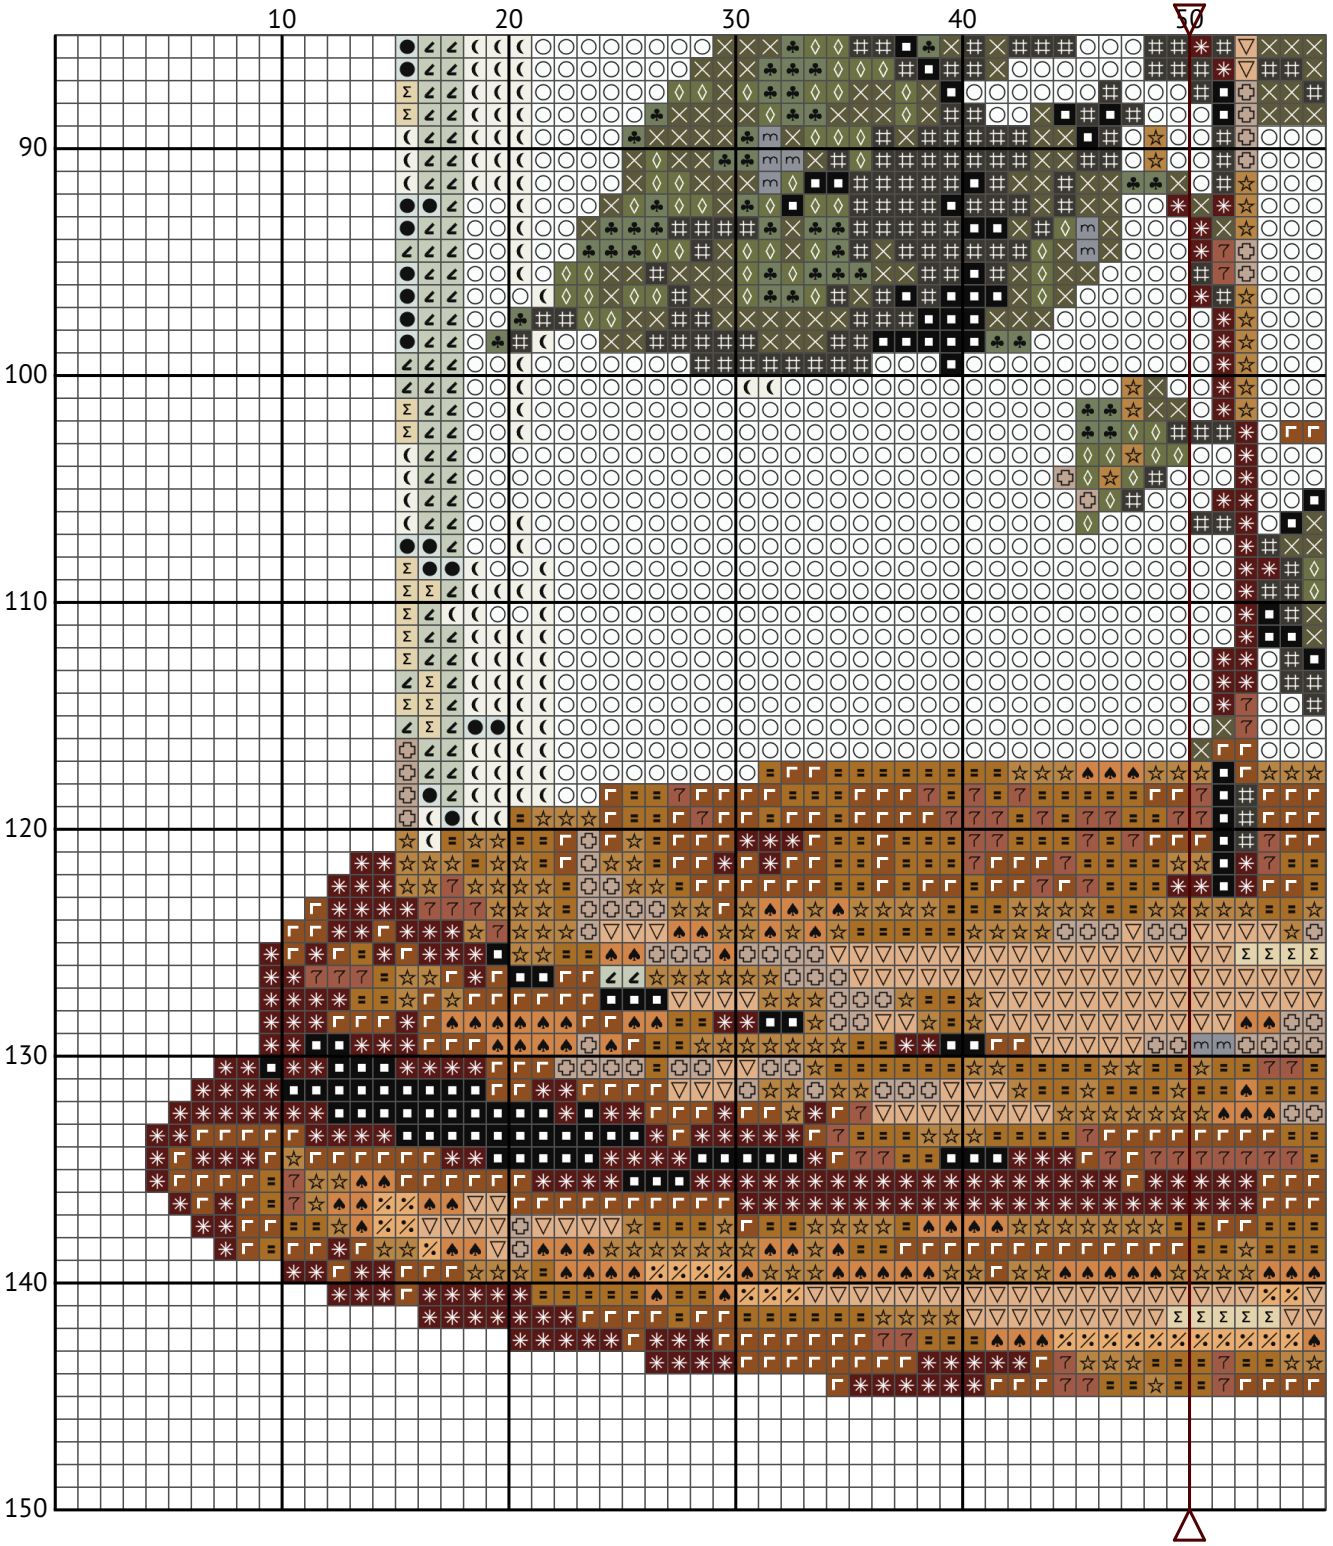

Rose in Glass - White

Counted cross-stitch chart

Design size: 100 x 150 stitches

Image Credit: Aurora Craftery

100 x 150 Design measures approximately on fabric:

11ct = 23.09 cm wide X 34.64 cm high

14ct = 18.14 cm wide X 27.21 cm high

16ct = 15.88 cm wide X 23.81 cm high

18ct = 14.11 cm wide X 21.17 cm high

22ct = 11.55 cm wide X 17.32 cm high

28ct = 9.07 cm wide X 13.61 cm high

32ct = 7.94 cm wide X 11.91 cm high

Leave additional 10cm fabric on each side for framing or finishing.

Rose in Glass - White

Rose in Glass - White

Rose in Glass - White

Rose in Glass - White

Rose in Glass - White
Floss list for crosses

11ct = 4 or 3 strands of cross stitch thread.
14ct = 2 or 3 strands of cross stitch thread.
16ct = 2 strands of cross stitch thread.
18ct = 1 or 2 strands of cross stitch thread.
22ct = 1 or 2 strands of cross stitch thread.
28ct = 1 strand (if working over 1).
32ct = 1 strand (if working over 1).

N	Symbol	Number	Name	Stitches
1		 DMC 03	Tin - Medium	133
2		 DMC 06	Driftwood - Medium Light	336
3		 DMC 310	Black	126
4		 DMC 415	Pearl Gray	101
5		 DMC 435	Brown - Very Light	359
6		 DMC 437	Tan - Light	159
7		 DMC 640	Beige Gray - Very Dark	289
8		 DMC 680	Old Gold - Dark	334
9		 DMC 844	Beaver Gray - Ultra Dark	313
10		 DMC 927	Gray Green - Light	63
11		 DMC 945	Tawny	308
12		 DMC 3022	Brown Gray - Medium	192
13		 DMC 3045	Yellow Beige - Dark	415
14		 DMC 3052	Green Gray - Medium	212
15		 DMC 3072	Beaver Gray - Very Light	497
16		 DMC 3756	Baby Blue - Ultra Very Light	446
17		 DMC 3772	Desert Sand - Very Dark	114
18		 DMC 3856	Mahogany - Ultra Very Light	58
19		 DMC 3857	Rosewood - Dark	322
20		 DMC 3865	Winter White	1124
21		 DMC B5200	Snow White	3507
22		 DMC ECRU	Ecu	210