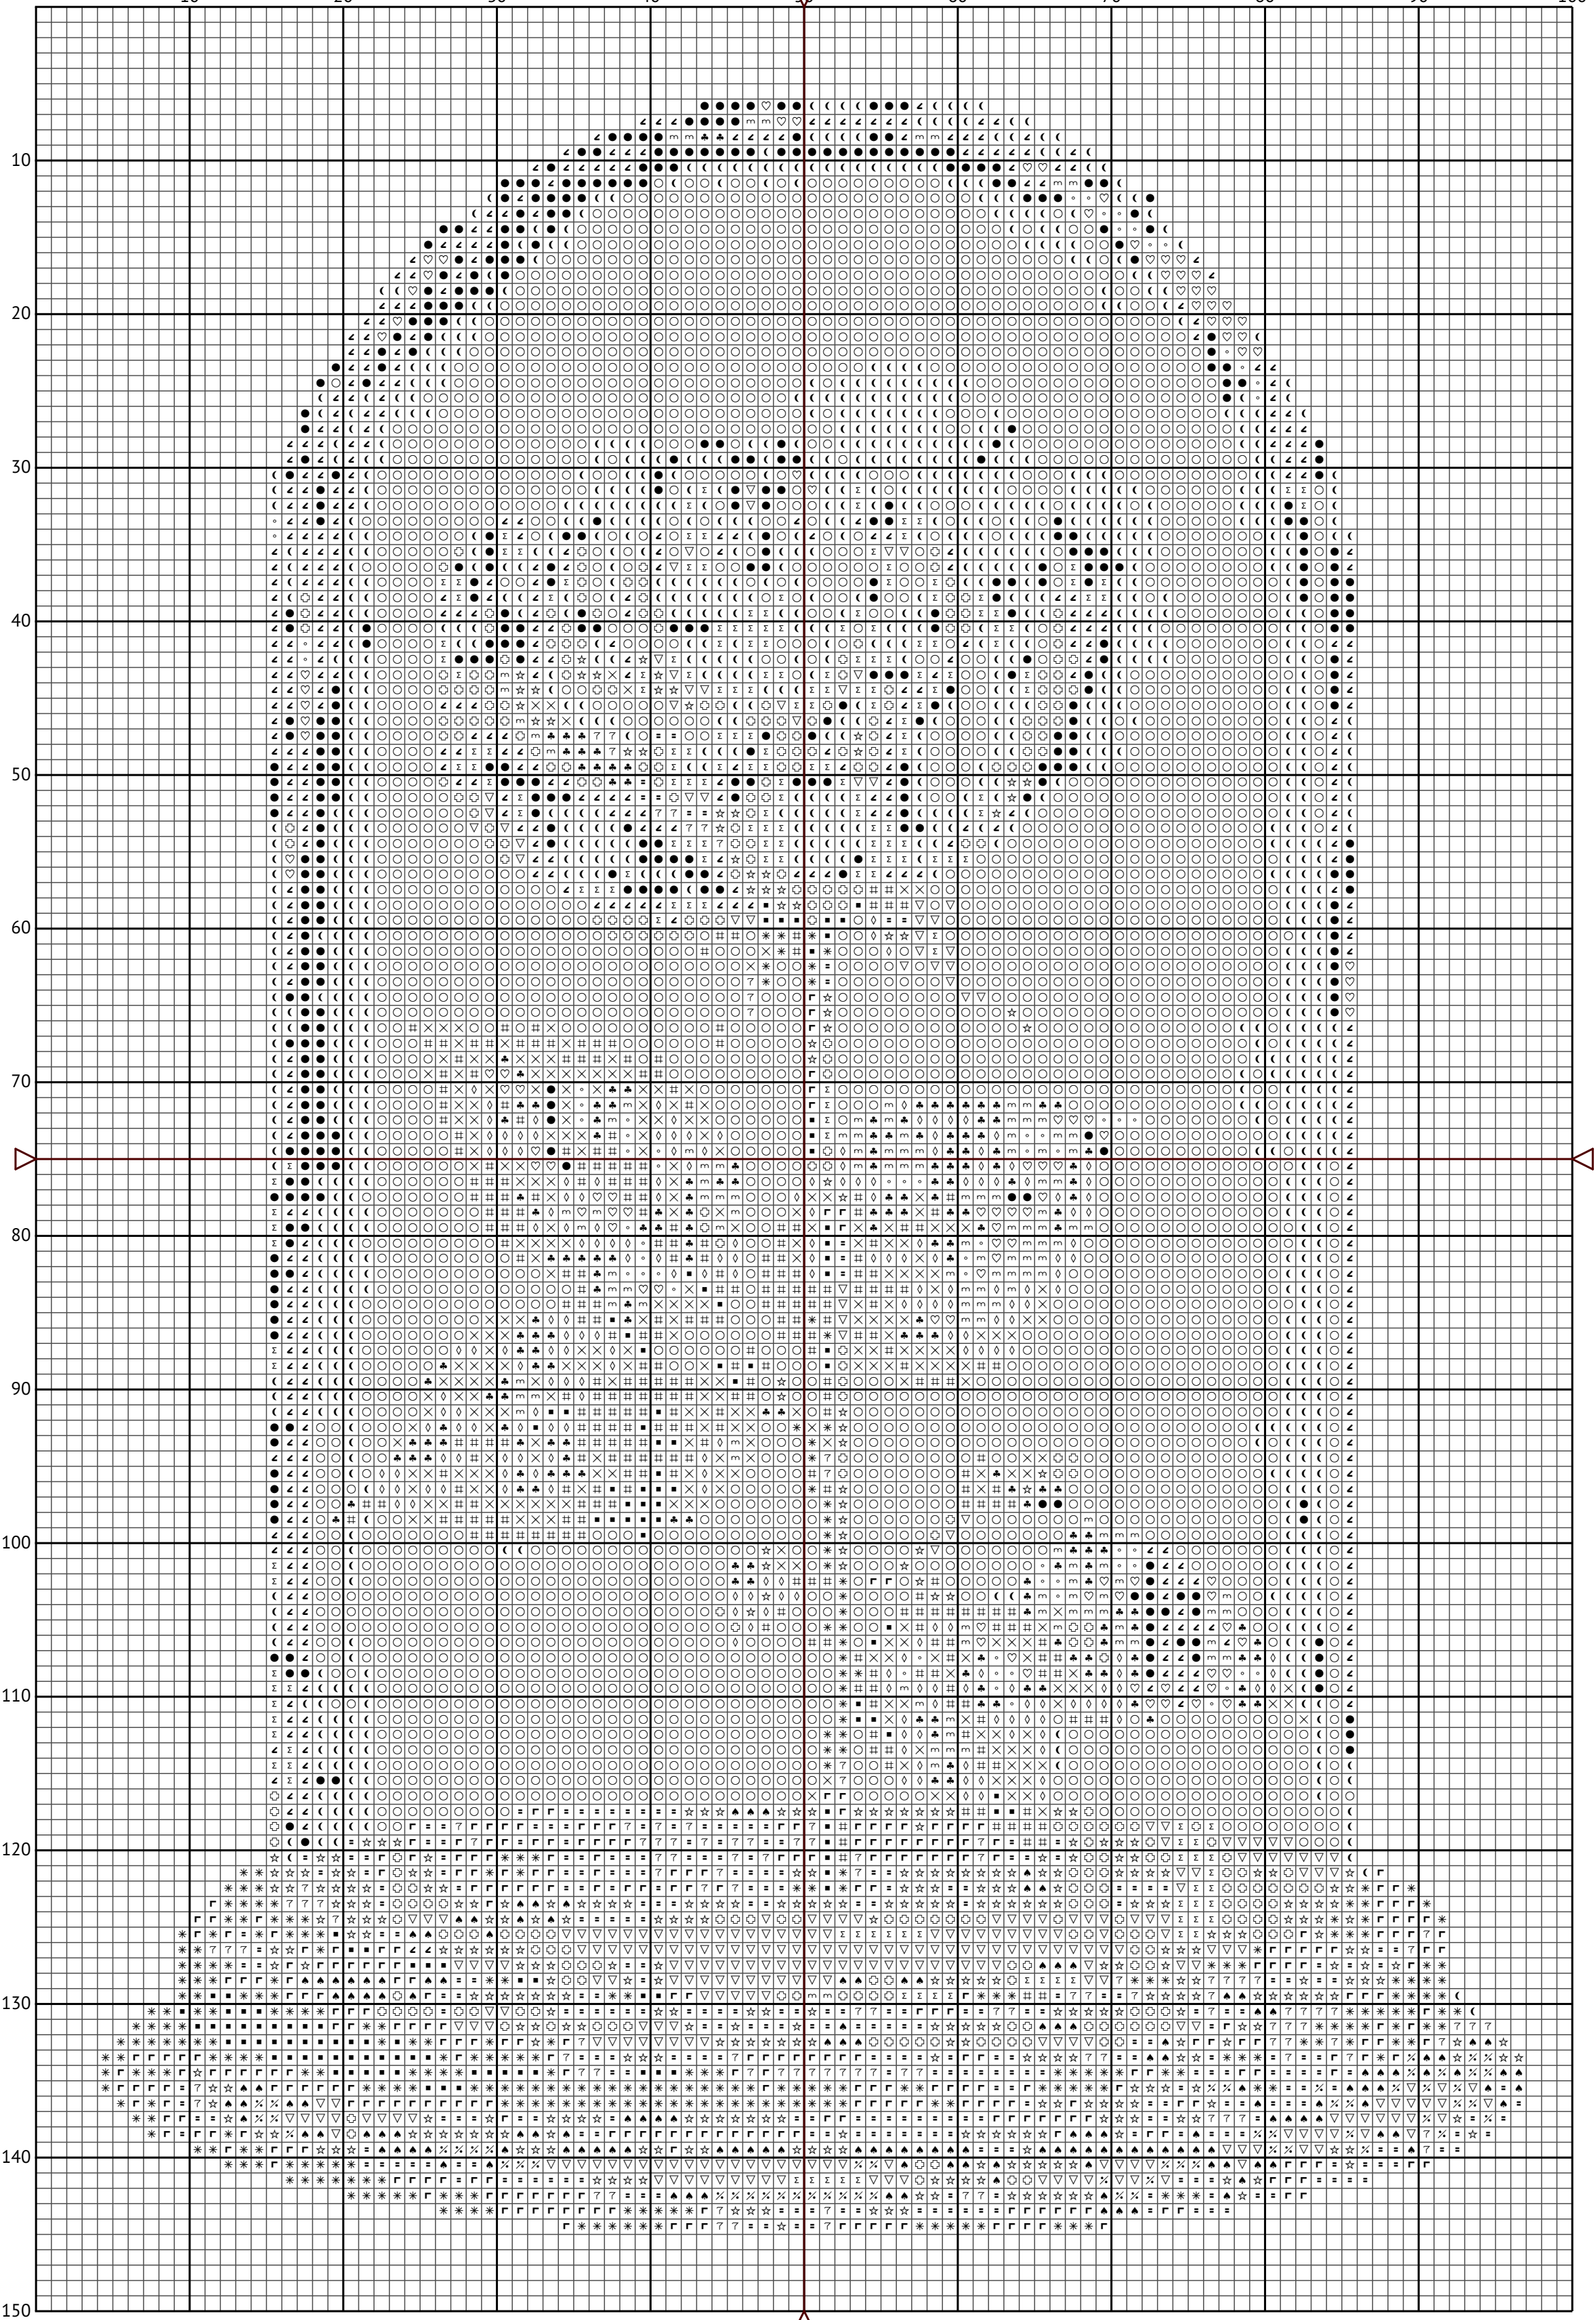

Rose in Glass - White

10

20

30

40

50

60

70

80

90

100

Rose in Glass - White

Symbol	Number	Name
m	DMC 03	Tin - Medium
⊕	DMC 06	Driftwood - Medium Light
■	DMC 310	Black
♡	DMC 415	Pearl Gray
▮	DMC 435	Brown - Very Light
♠	DMC 437	Tan - Light
✕	DMC 640	Beige Gray - Very Dark
=	DMC 680	Old Gold - Dark
≡	DMC 844	Beaver Gray - Ultra Dark
◦	DMC 927	Gray Green - Light
▽	DMC 945	Tawny
♣	DMC 3022	Brown Gray - Medium
☆	DMC 3045	Yellow Beige - Dark
◇	DMC 3052	Green Gray - Medium
◀	DMC 3072	Beaver Gray - Very Light
●	DMC 3756	Baby Blue - Ultra Very Light
∩	DMC 3772	Desert Sand - Very Dark
⊘	DMC 3856	Mahogany - Ultra Very Light
*	DMC 3857	Rosewood - Dark
☾	DMC 3865	Winter White
○	DMC B5200	Snow White
Σ	DMC ECRU	Ecu