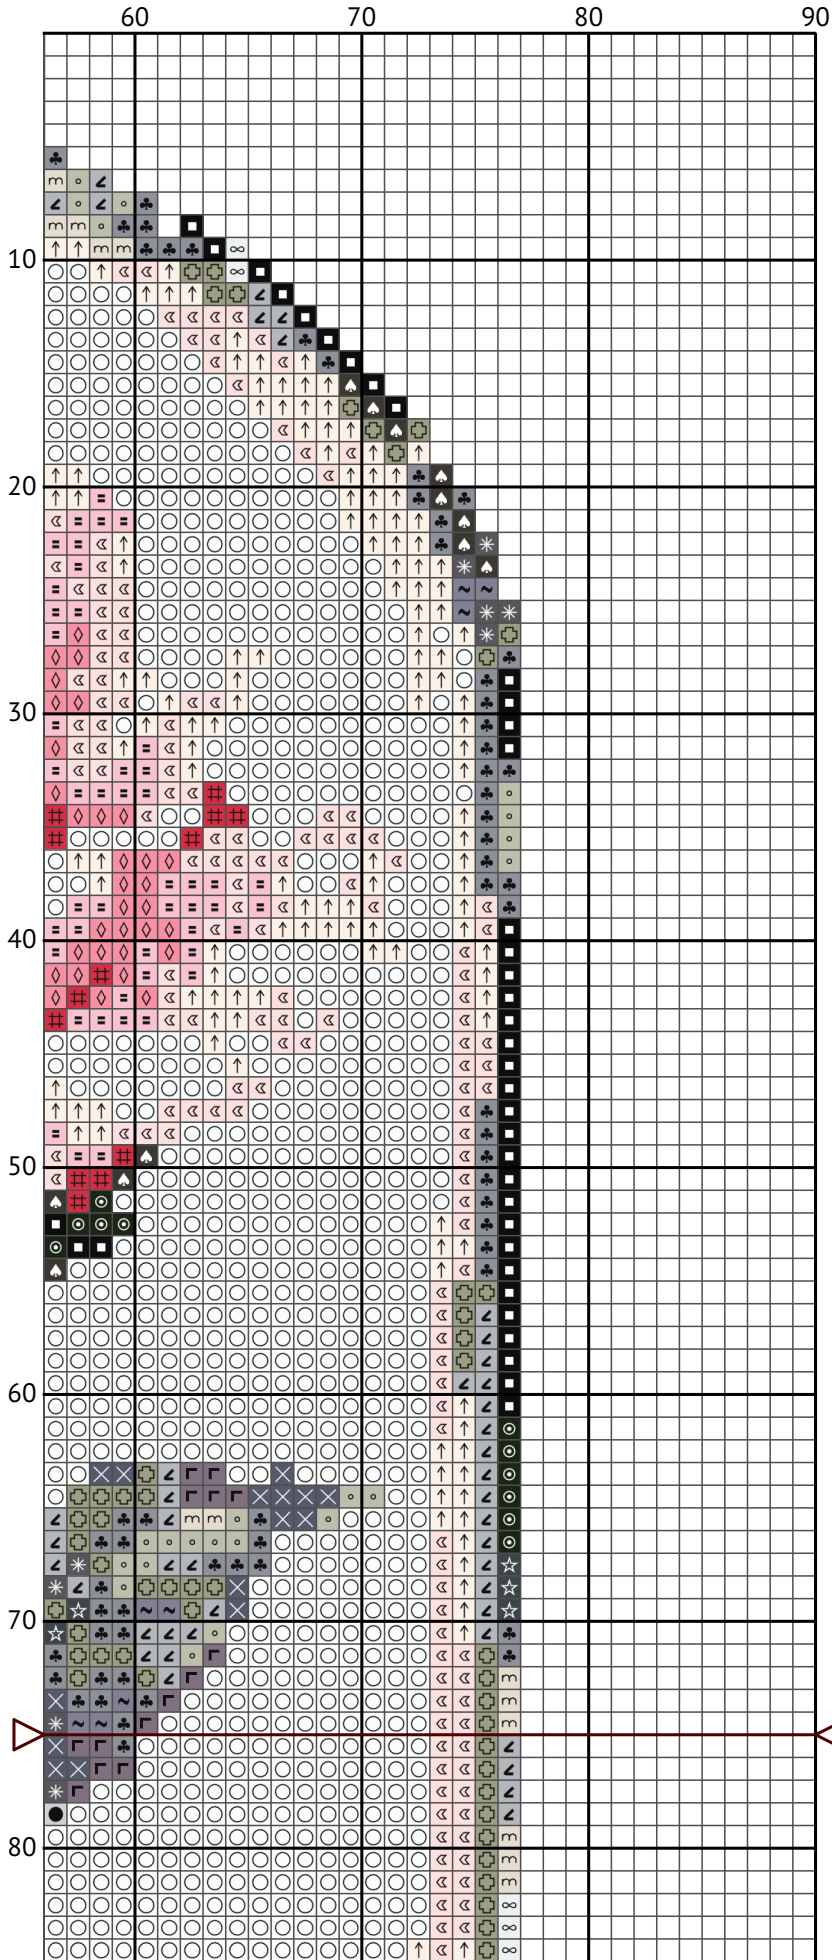

Rose in Glass - Pink

Counted cross-stitch chart

Design size: 90 x 150 stitches

Image credit: Aurora Craftery

90 x 150 Design measures approximately on fabric:

11ct = 20.78 cm wide X 34.64 cm high

14ct = 16.33 cm wide X 27.21 cm high

16ct = 14.29 cm wide X 23.81 cm high

18ct = 12.7 cm wide X 21.17 cm high

22ct = 10.39 cm wide X 17.32 cm high

28ct = 8.16 cm wide X 13.61 cm high

32ct = 7.14 cm wide X 11.91 cm high

Leave additional 10cm fabric on each side for framing or finishing.

Rose in Glass - Pink

Rose in Glass - Pink

Rose in Glass - Pink

Rose in Glass - Pink

Floss list for crosses

11ct = 4 or 3 strands of cross stitch thread.
 14ct = 2 or 3 strands of cross stitch thread.
 16ct = 2 strands of cross stitch thread.
 18ct = 1 or 2 strands of cross stitch thread.
 22ct = 1 or 2 strands of cross stitch thread.
 28ct = 1 strand (if working over 1).
 32ct = 1 strand (if working over 1).

N	Symbol	Number	Name	Stitches
1		 DMC 02	Tin	136
2		 DMC 03	Tin - Medium	162
3		 DMC 04	Tin - Dark	171
4		 DMC 225	Shell Pink - Ultra Very Light	356
5		 DMC 310	Black	845
6		 DMC 317	Pewter Gray	158
7		 DMC 318	Steel Gray - Light	128
8		 DMC 413	Pewter Gray - Dark	220
9		 DMC 647	Beaver Gray - Medium	186
10		 DMC 762	Pearl Gray - Very Light	61
11		 DMC 819	Baby Pink - Light	385
12		 DMC 844	Beaver Gray - Ultra Dark	355
13		 DMC 924	Gray Green - Very Dark	338
14		 DMC 934	Avocado Green - Black	547
15		 DMC 963	Dusty Rose - Ultra Very Light	272
16		 DMC 3024	Brown Gray - Very Light	121
17		 DMC 3042	Antique Violet - Light	157
18		 DMC 3326	Rose - Light	327
19		 DMC 3832	Raspberry - Medium	223
20		 DMC 3866	Mocha - Ultra Very Light	128
21		 DMC B5200	Snow White	3461
22		 DMC BLANK	White	58