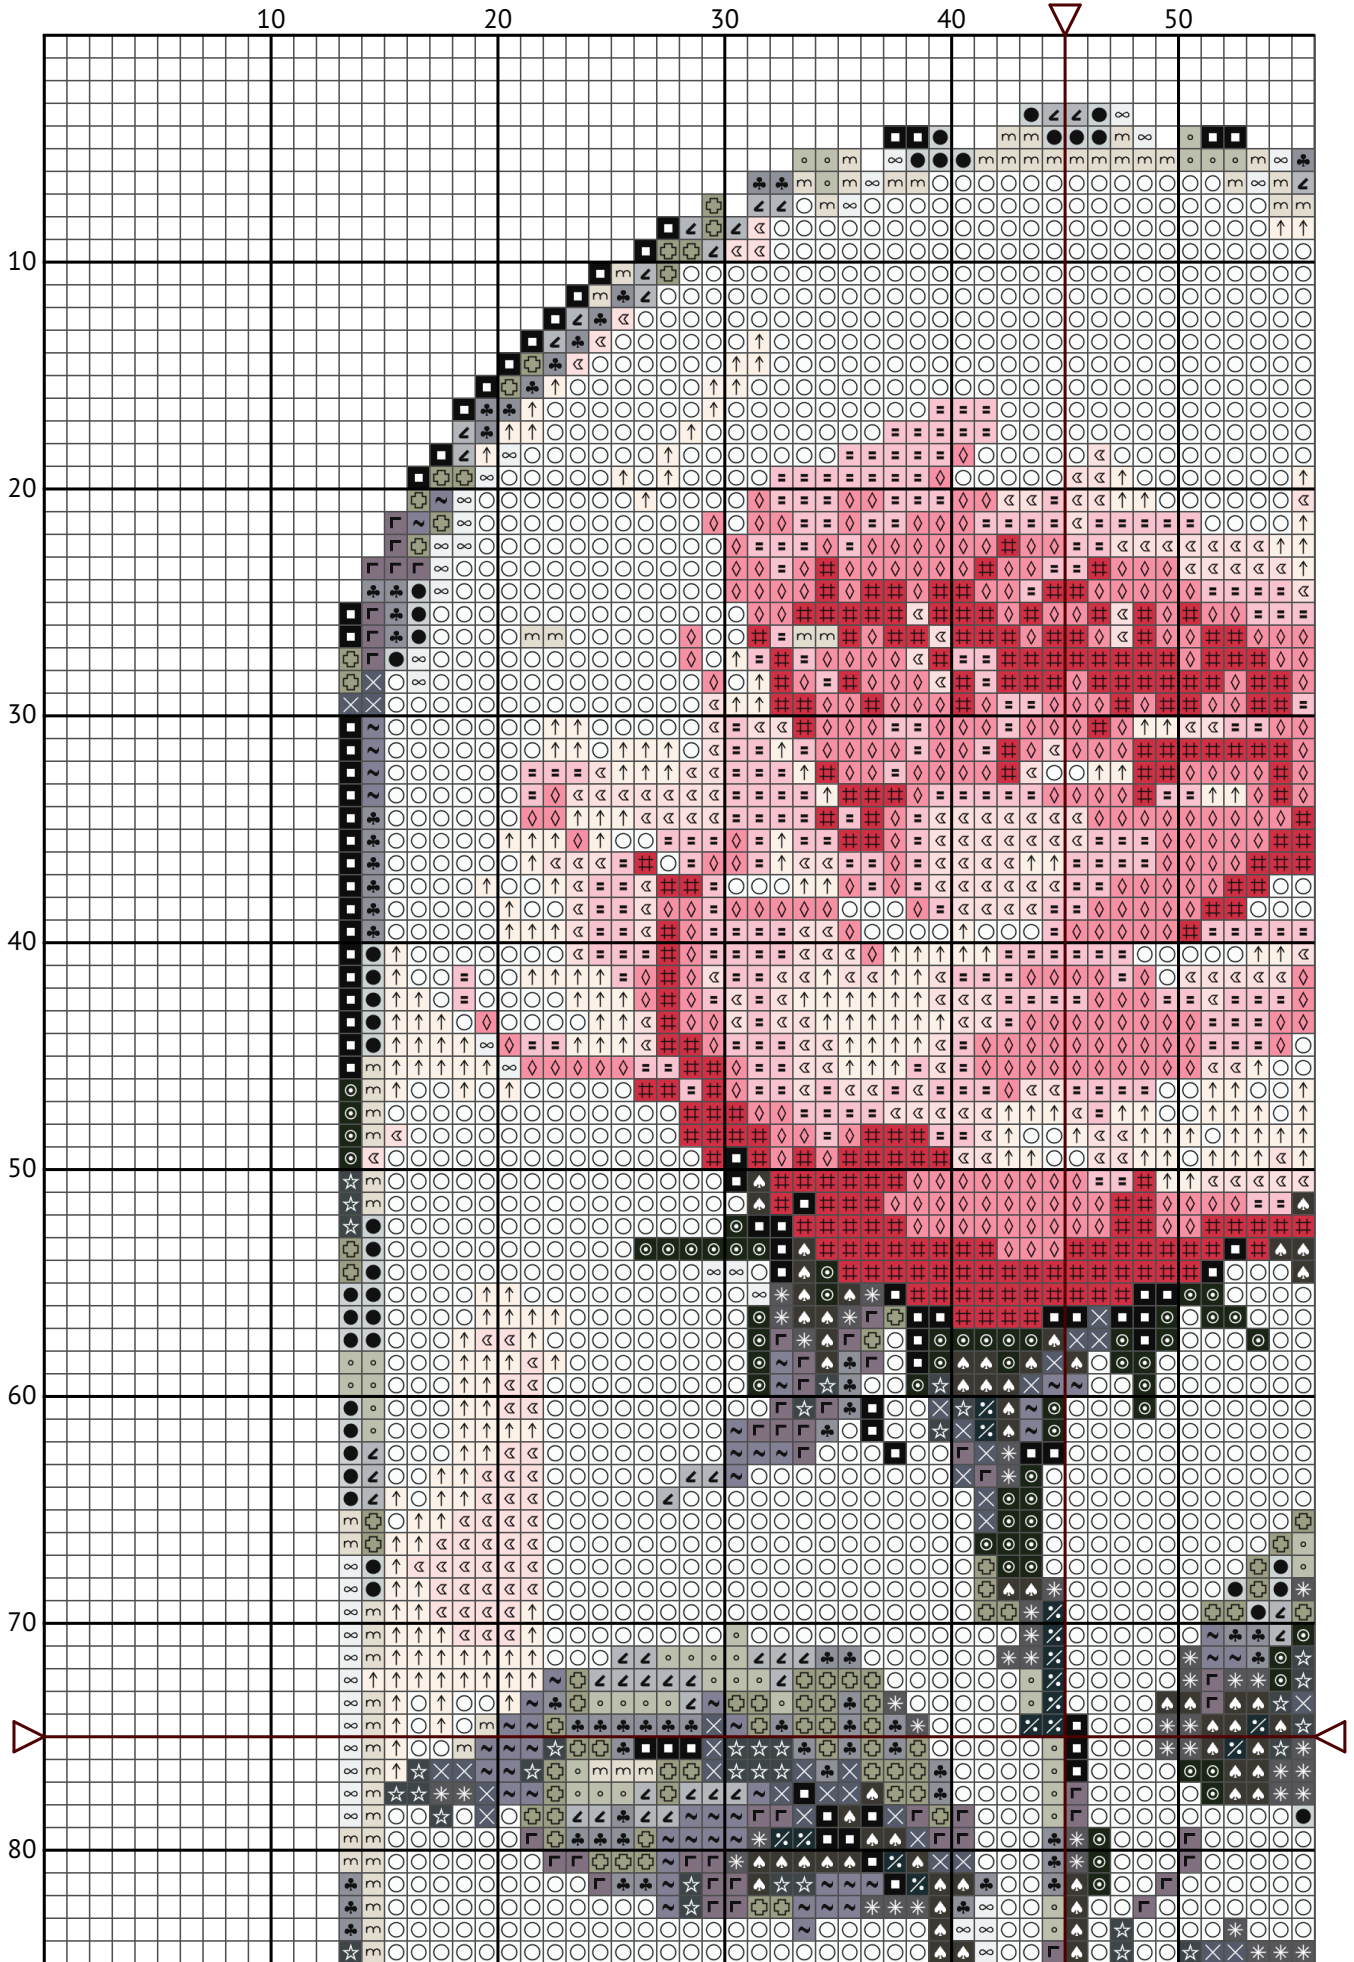

Rose in Glass - Pink

Counted cross-stitch chart

Design size: 90 x 150 stitches

Image credit: Aurora Craftery

90 x 150 Design measures approximately on fabric:

11ct = 20.78 cm wide X 34.64 cm high

14ct = 16.33 cm wide X 27.21 cm high

16ct = 14.29 cm wide X 23.81 cm high

18ct = 12.7 cm wide X 21.17 cm high

22ct = 10.39 cm wide X 17.32 cm high

28ct = 8.16 cm wide X 13.61 cm high

32ct = 7.14 cm wide X 11.91 cm high

Leave additional 10cm fabric on each side for framing or finishing.

Rose in Glass - Pink

Rose in Glass - Pink

Rose in Glass - Pink

Rose in Glass - Pink

Floss list for crosses

11ct = 4 or 3 strands of cross stitch thread.
 14ct = 2 or 3 strands of cross stitch thread.
 16ct = 2 strands of cross stitch thread.
 18ct = 1 or 2 strands of cross stitch thread.
 22ct = 1 or 2 strands of cross stitch thread.
 28ct = 1 strand (if working over 1).
 32ct = 1 strand (if working over 1).

N	Symbol	Number	Name	Stitches
1		 DMC 02	Tin	136
2		 DMC 03	Tin - Medium	162
3		 DMC 04	Tin - Dark	171
4		 DMC 225	Shell Pink - Ultra Very Light	356
5		 DMC 310	Black	845
6		 DMC 317	Pewter Gray	158
7		 DMC 318	Steel Gray - Light	128
8		 DMC 413	Pewter Gray - Dark	220
9		 DMC 647	Beaver Gray - Medium	186
10		 DMC 762	Pearl Gray - Very Light	61
11		 DMC 819	Baby Pink - Light	385
12		 DMC 844	Beaver Gray - Ultra Dark	355
13		 DMC 924	Gray Green - Very Dark	338
14		 DMC 934	Avocado Green - Black	547
15		 DMC 963	Dusty Rose - Ultra Very Light	272
16		 DMC 3024	Brown Gray - Very Light	121
17		 DMC 3042	Antique Violet - Light	157
18		 DMC 3326	Rose - Light	327
19		 DMC 3832	Raspberry - Medium	223
20		 DMC 3866	Mocha - Ultra Very Light	128
21		 DMC B5200	Snow White	3461
22		 DMC BLANK	White	58