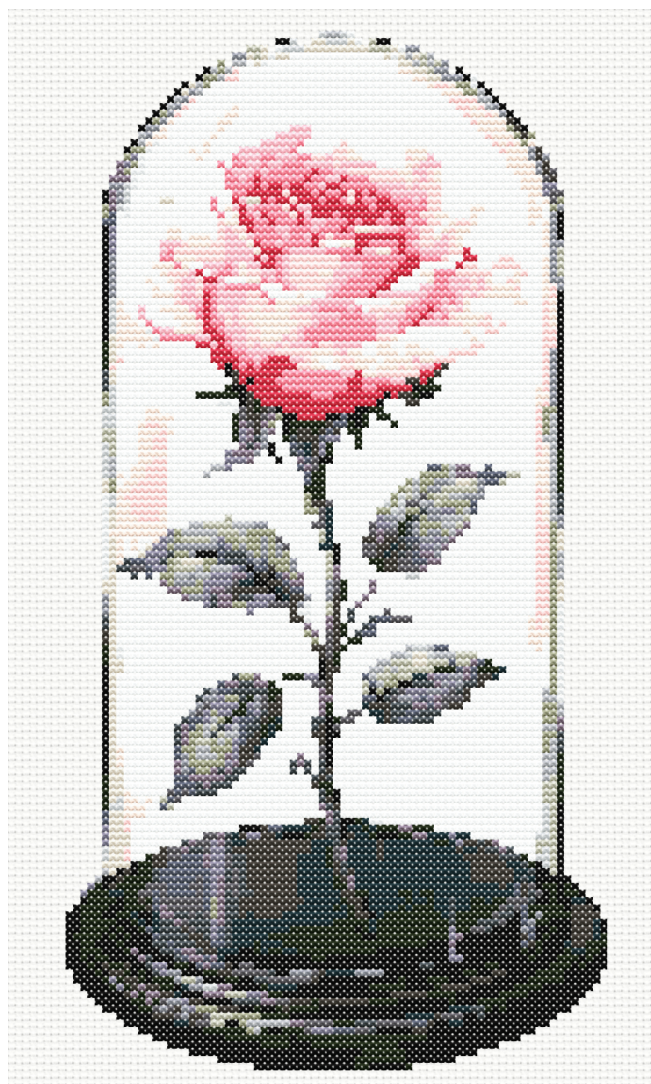

Rose in Glass - Pink

Counted cross-stitch chart

Design size: 90 x 150 stitches

Image credit: Aurora Craftery

90 x 150 Design measures approximately on fabric:

11ct = 20.78 cm wide X 34.64 cm high

14ct = 16.33 cm wide X 27.21 cm high

16ct = 14.29 cm wide X 23.81 cm high

18ct = 12.7 cm wide X 21.17 cm high

22ct = 10.39 cm wide X 17.32 cm high

28ct = 8.16 cm wide X 13.61 cm high

32ct = 7.14 cm wide X 11.91 cm high

Leave additional 10cm fabric on each side for framing or finishing.

Rose in Glass - Pink

Rose in Glass - Pink

Rose in Glass - Pink

Rose in Glass - Pink

Floss list for crosses

11ct = 4 or 3 strands of cross stitch thread.
 14ct = 2 or 3 strands of cross stitch thread.
 16ct = 2 strands of cross stitch thread.
 18ct = 1 or 2 strands of cross stitch thread.
 22ct = 1 or 2 strands of cross stitch thread.
 28ct = 1 strand (if working over 1).
 32ct = 1 strand (if working over 1).

N	Symbol	Number	Name	Stitches
1		 DMC 02	Tin	136
2		 DMC 03	Tin - Medium	162
3		 DMC 04	Tin - Dark	171
4		 DMC 225	Shell Pink - Ultra Very Light	356
5		 DMC 310	Black	845
6		 DMC 317	Pewter Gray	158
7		 DMC 318	Steel Gray - Light	128
8		 DMC 413	Pewter Gray - Dark	220
9		 DMC 647	Beaver Gray - Medium	186
10		 DMC 762	Pearl Gray - Very Light	61
11		 DMC 819	Baby Pink - Light	385
12		 DMC 844	Beaver Gray - Ultra Dark	355
13		 DMC 924	Gray Green - Very Dark	338
14		 DMC 934	Avocado Green - Black	547
15		 DMC 963	Dusty Rose - Ultra Very Light	272
16		 DMC 3024	Brown Gray - Very Light	121
17		 DMC 3042	Antique Violet - Light	157
18		 DMC 3326	Rose - Light	327
19		 DMC 3832	Raspberry - Medium	223
20		 DMC 3866	Mocha - Ultra Very Light	128
21		 DMC B5200	Snow White	3461
22		 DMC BLANK	White	58