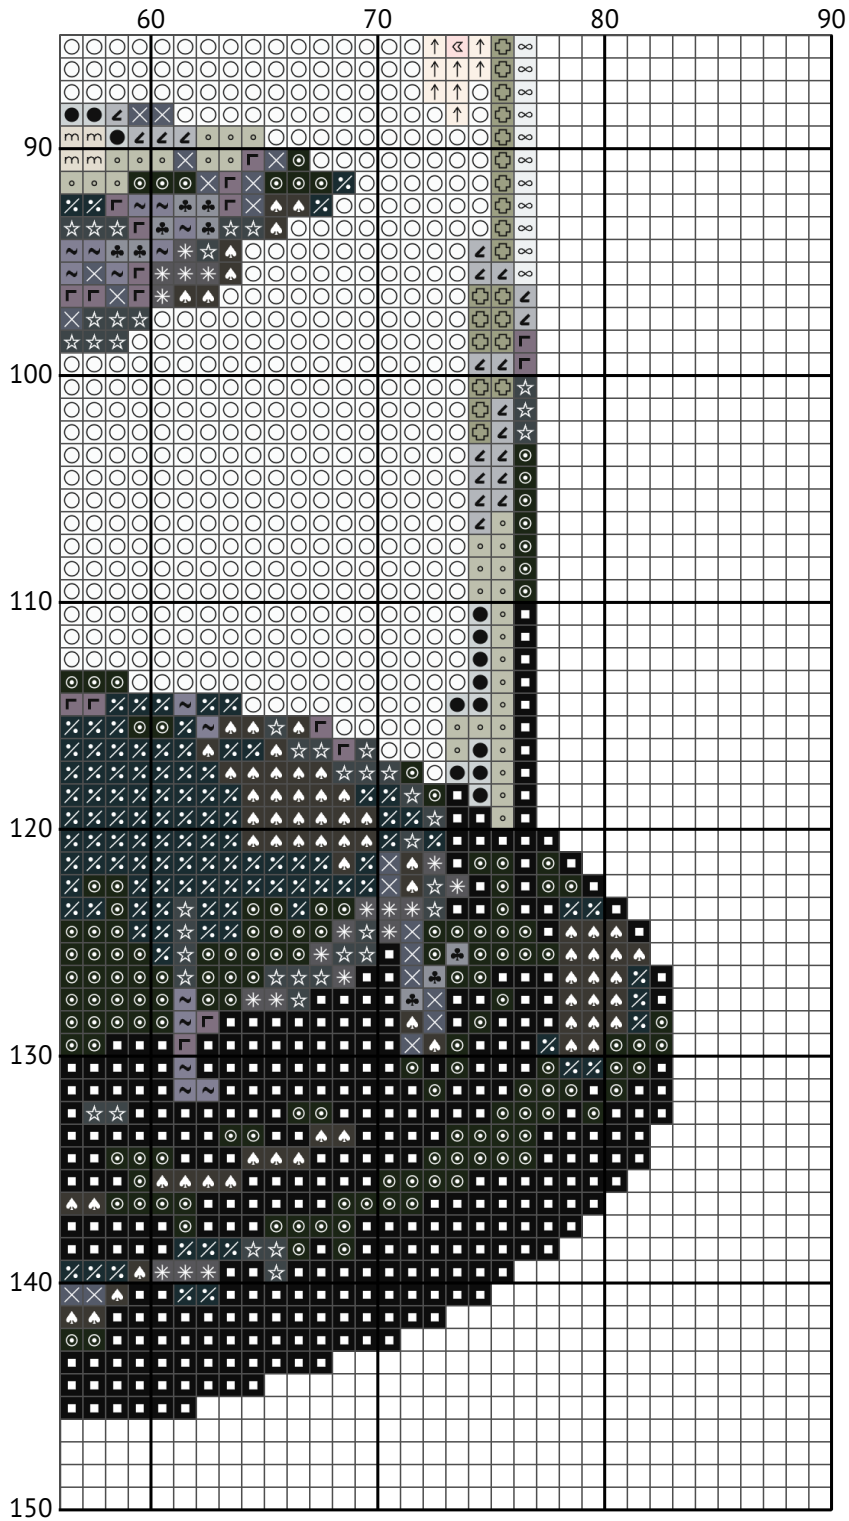

Rose in Glass - Pink

Counted cross-stitch chart

Design size: 90 x 150 stitches

Image credit: Aurora Craftery

90 x 150 Design measures approximately on fabric:

11ct = 20.78 cm wide X 34.64 cm high

14ct = 16.33 cm wide X 27.21 cm high

16ct = 14.29 cm wide X 23.81 cm high

18ct = 12.7 cm wide X 21.17 cm high

22ct = 10.39 cm wide X 17.32 cm high

28ct = 8.16 cm wide X 13.61 cm high

32ct = 7.14 cm wide X 11.91 cm high

Leave additional 10cm fabric on each side for framing or finishing.

Rose in Glass - Pink

Rose in Glass - Pink

Rose in Glass - Pink

Rose in Glass - Pink

Floss list for crosses

11ct = 4 or 3 strands of cross stitch thread.
 14ct = 2 or 3 strands of cross stitch thread.
 16ct = 2 strands of cross stitch thread.
 18ct = 1 or 2 strands of cross stitch thread.
 22ct = 1 or 2 strands of cross stitch thread.
 28ct = 1 strand (if working over 1).
 32ct = 1 strand (if working over 1).

N	Symbol	Number	Name	Stitches
1		 DMC 02	Tin	136
2		 DMC 03	Tin - Medium	162
3		 DMC 04	Tin - Dark	171
4		 DMC 225	Shell Pink - Ultra Very Light	356
5		 DMC 310	Black	845
6		 DMC 317	Pewter Gray	158
7		 DMC 318	Steel Gray - Light	128
8		 DMC 413	Pewter Gray - Dark	220
9		 DMC 647	Beaver Gray - Medium	186
10		 DMC 762	Pearl Gray - Very Light	61
11		 DMC 819	Baby Pink - Light	385
12		 DMC 844	Beaver Gray - Ultra Dark	355
13		 DMC 924	Gray Green - Very Dark	338
14		 DMC 934	Avocado Green - Black	547
15		 DMC 963	Dusty Rose - Ultra Very Light	272
16		 DMC 3024	Brown Gray - Very Light	121
17		 DMC 3042	Antique Violet - Light	157
18		 DMC 3326	Rose - Light	327
19		 DMC 3832	Raspberry - Medium	223
20		 DMC 3866	Mocha - Ultra Very Light	128
21		 DMC B5200	Snow White	3461
22		 DMC BLANK	White	58