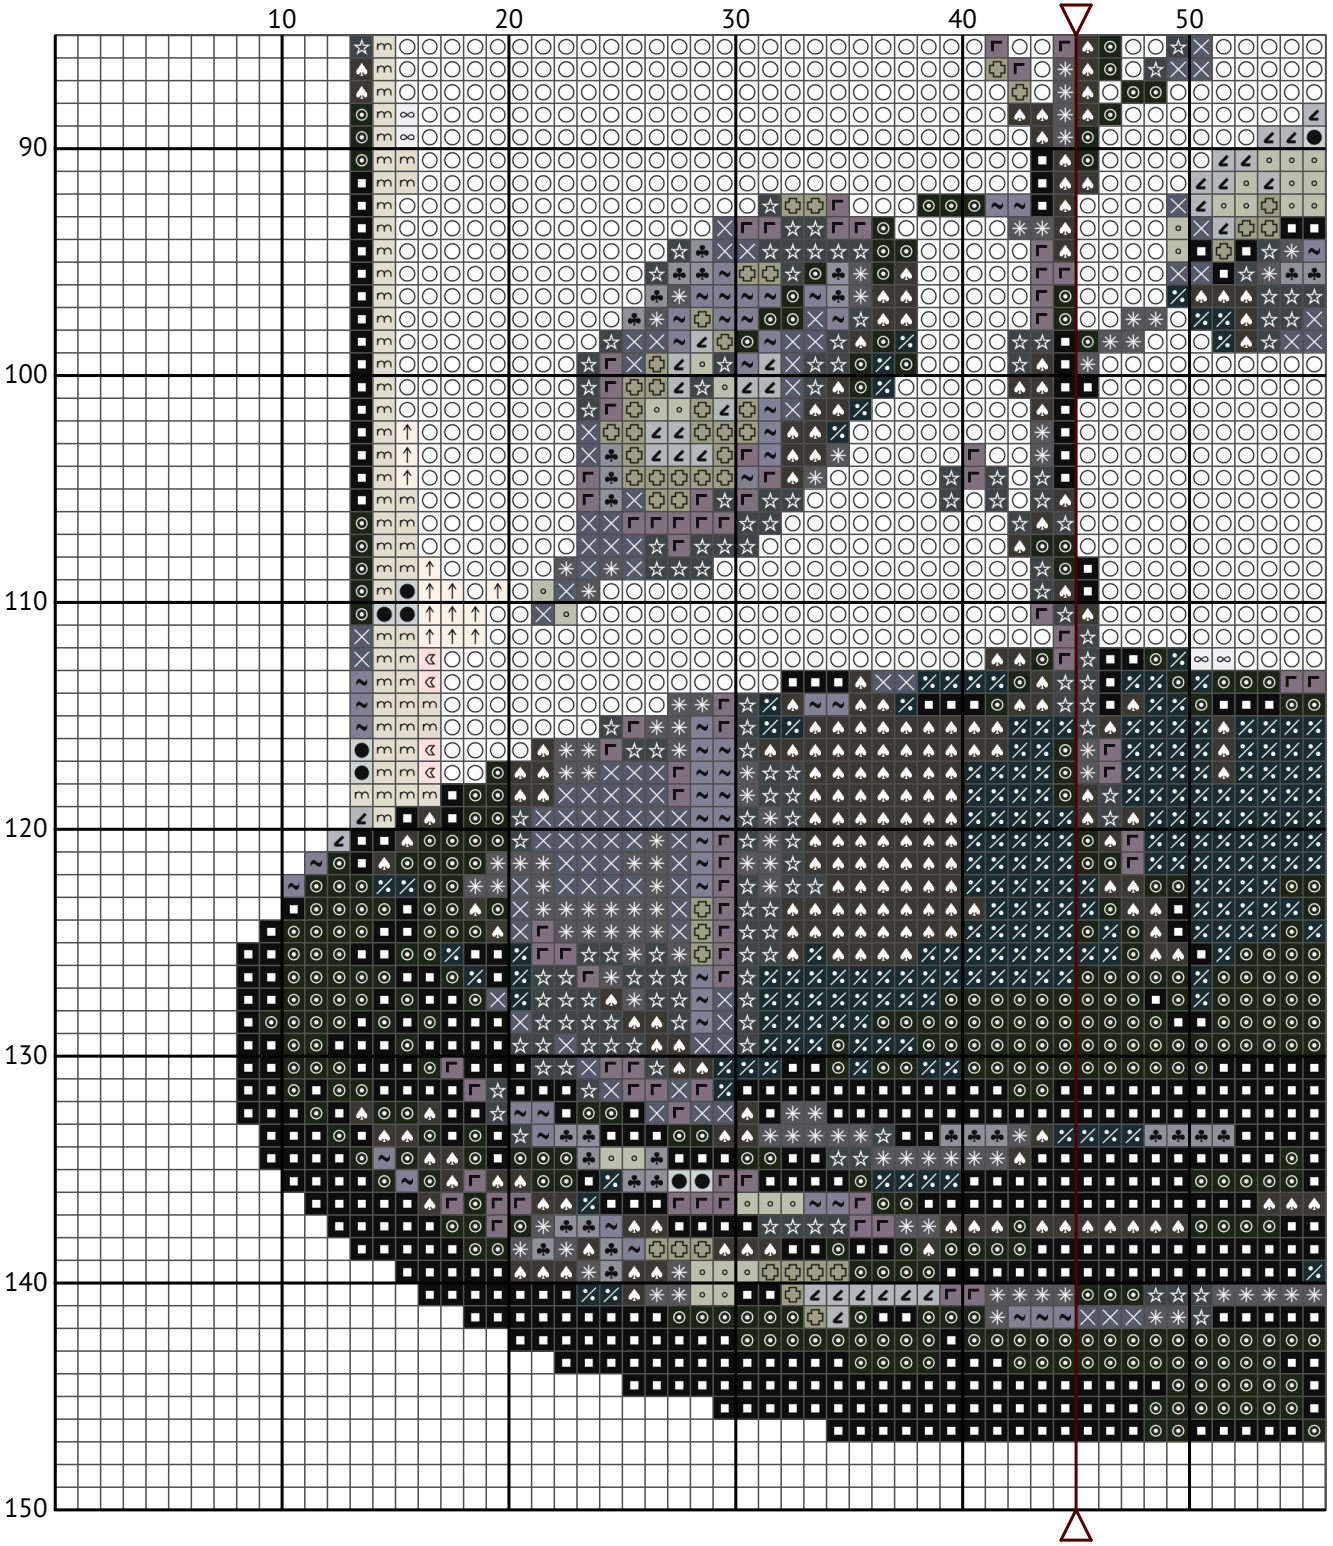

Rose in Glass - Pink

Counted cross-stitch chart

Design size: 90 x 150 stitches

Image credit: Aurora Craftery

90 x 150 Design measures approximately on fabric:

11ct = 20.78 cm wide X 34.64 cm high

14ct = 16.33 cm wide X 27.21 cm high

16ct = 14.29 cm wide X 23.81 cm high

18ct = 12.7 cm wide X 21.17 cm high

22ct = 10.39 cm wide X 17.32 cm high

28ct = 8.16 cm wide X 13.61 cm high

32ct = 7.14 cm wide X 11.91 cm high

Leave additional 10cm fabric on each side for framing or finishing.

Rose in Glass - Pink

Rose in Glass - Pink

Rose in Glass - Pink

Rose in Glass - Pink

Floss list for crosses

11ct = 4 or 3 strands of cross stitch thread.
 14ct = 2 or 3 strands of cross stitch thread.
 16ct = 2 strands of cross stitch thread.
 18ct = 1 or 2 strands of cross stitch thread.
 22ct = 1 or 2 strands of cross stitch thread.
 28ct = 1 strand (if working over 1).
 32ct = 1 strand (if working over 1).

N	Symbol	Number	Name	Stitches
1		 DMC 02	Tin	136
2		 DMC 03	Tin - Medium	162
3		 DMC 04	Tin - Dark	171
4		 DMC 225	Shell Pink - Ultra Very Light	356
5		 DMC 310	Black	845
6		 DMC 317	Pewter Gray	158
7		 DMC 318	Steel Gray - Light	128
8		 DMC 413	Pewter Gray - Dark	220
9		 DMC 647	Beaver Gray - Medium	186
10		 DMC 762	Pearl Gray - Very Light	61
11		 DMC 819	Baby Pink - Light	385
12		 DMC 844	Beaver Gray - Ultra Dark	355
13		 DMC 924	Gray Green - Very Dark	338
14		 DMC 934	Avocado Green - Black	547
15		 DMC 963	Dusty Rose - Ultra Very Light	272
16		 DMC 3024	Brown Gray - Very Light	121
17		 DMC 3042	Antique Violet - Light	157
18		 DMC 3326	Rose - Light	327
19		 DMC 3832	Raspberry - Medium	223
20		 DMC 3866	Mocha - Ultra Very Light	128
21		 DMC B5200	Snow White	3461
22		 DMC BLANK	White	58