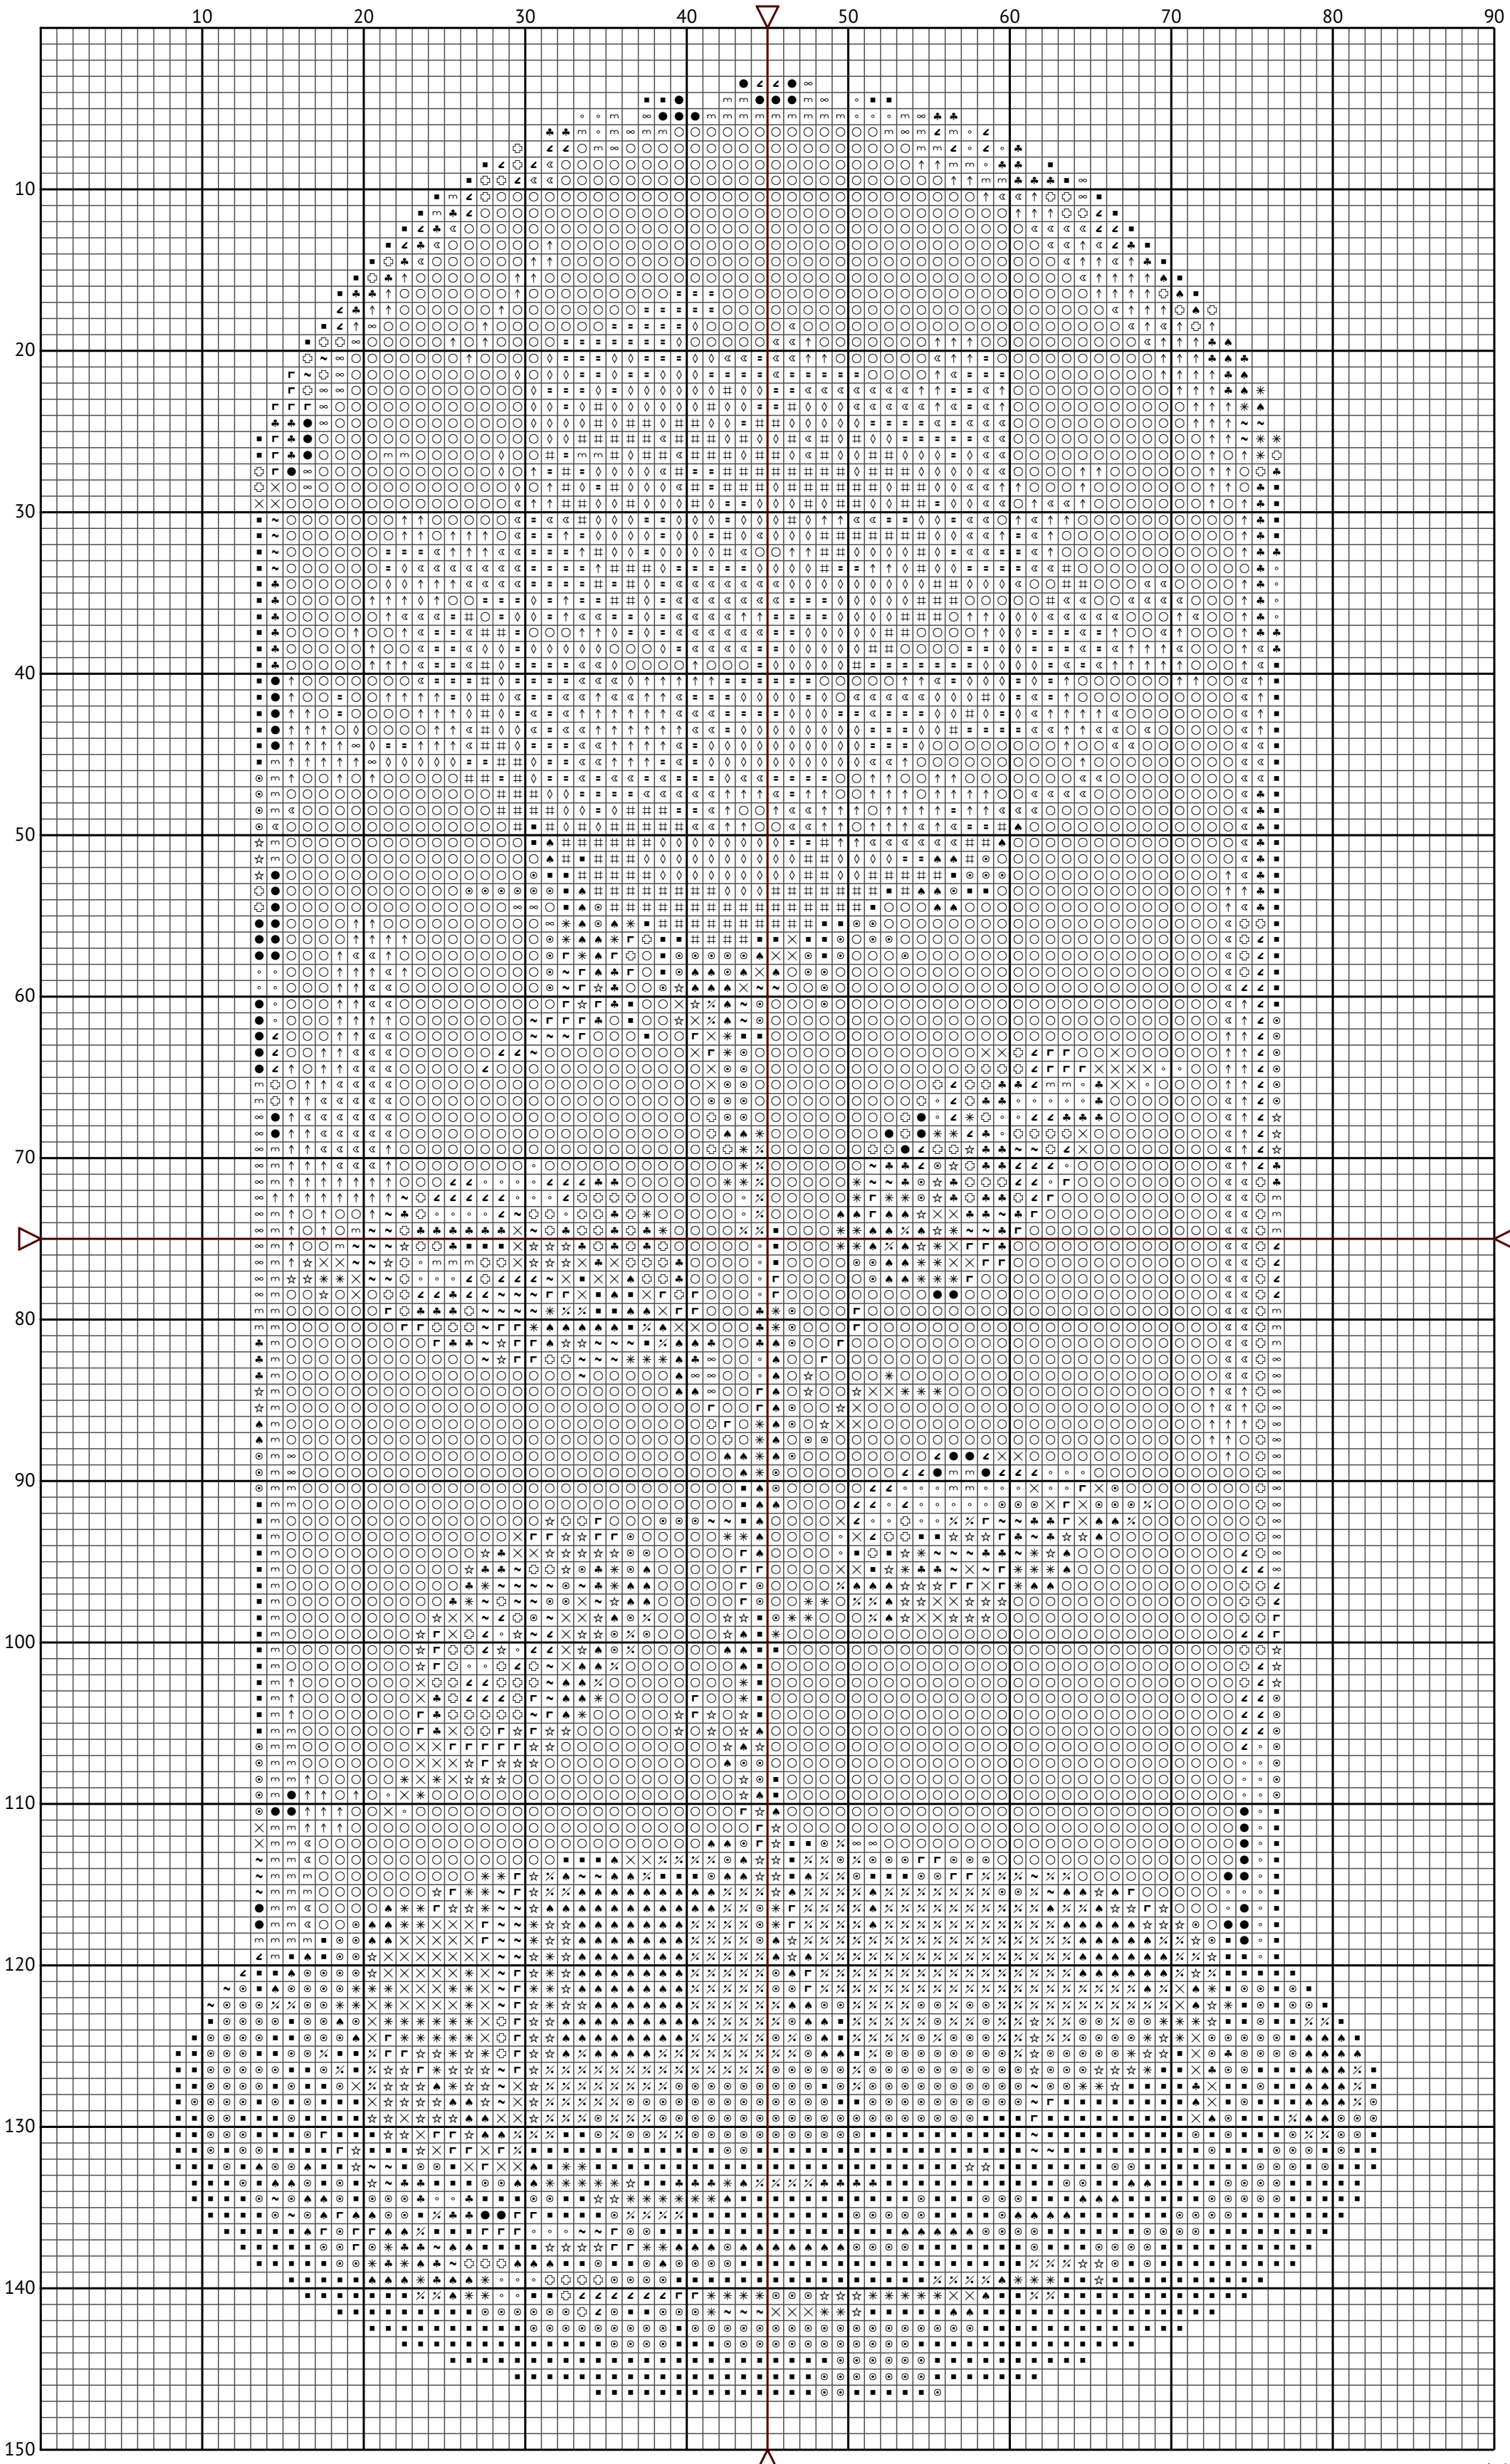

Rose in Glass - Pink

Rose in Glass - Pink

Symbol	Number	Name
↙	DMC 02	Tin
♣	DMC 03	Tin - Medium
✱	DMC 04	Tin - Dark
↩	DMC 225	Shell Pink - Ultra Very Light
■	DMC 310	Black
✕	DMC 317	Pewter Gray
~	DMC 318	Steel Gray - Light
☆	DMC 413	Pewter Gray - Dark
⊞	DMC 647	Beaver Gray - Medium
●	DMC 762	Pearl Gray - Very Light
↑	DMC 819	Baby Pink - Light
♠	DMC 844	Beaver Gray - Ultra Dark
⌘	DMC 924	Gray Green - Very Dark
◎	DMC 934	Avocado Green - Black
≡	DMC 963	Dusty Rose - Ultra Very Light
◦	DMC 3024	Brown Gray - Very Light
▣	DMC 3042	Antique Violet - Light
◇	DMC 3326	Rose - Light
⌘	DMC 3832	Raspberry - Medium
∩	DMC 3866	Mocha - Ultra Very Light
○	DMC B5200	Snow White
∞	DMC BLANC	White