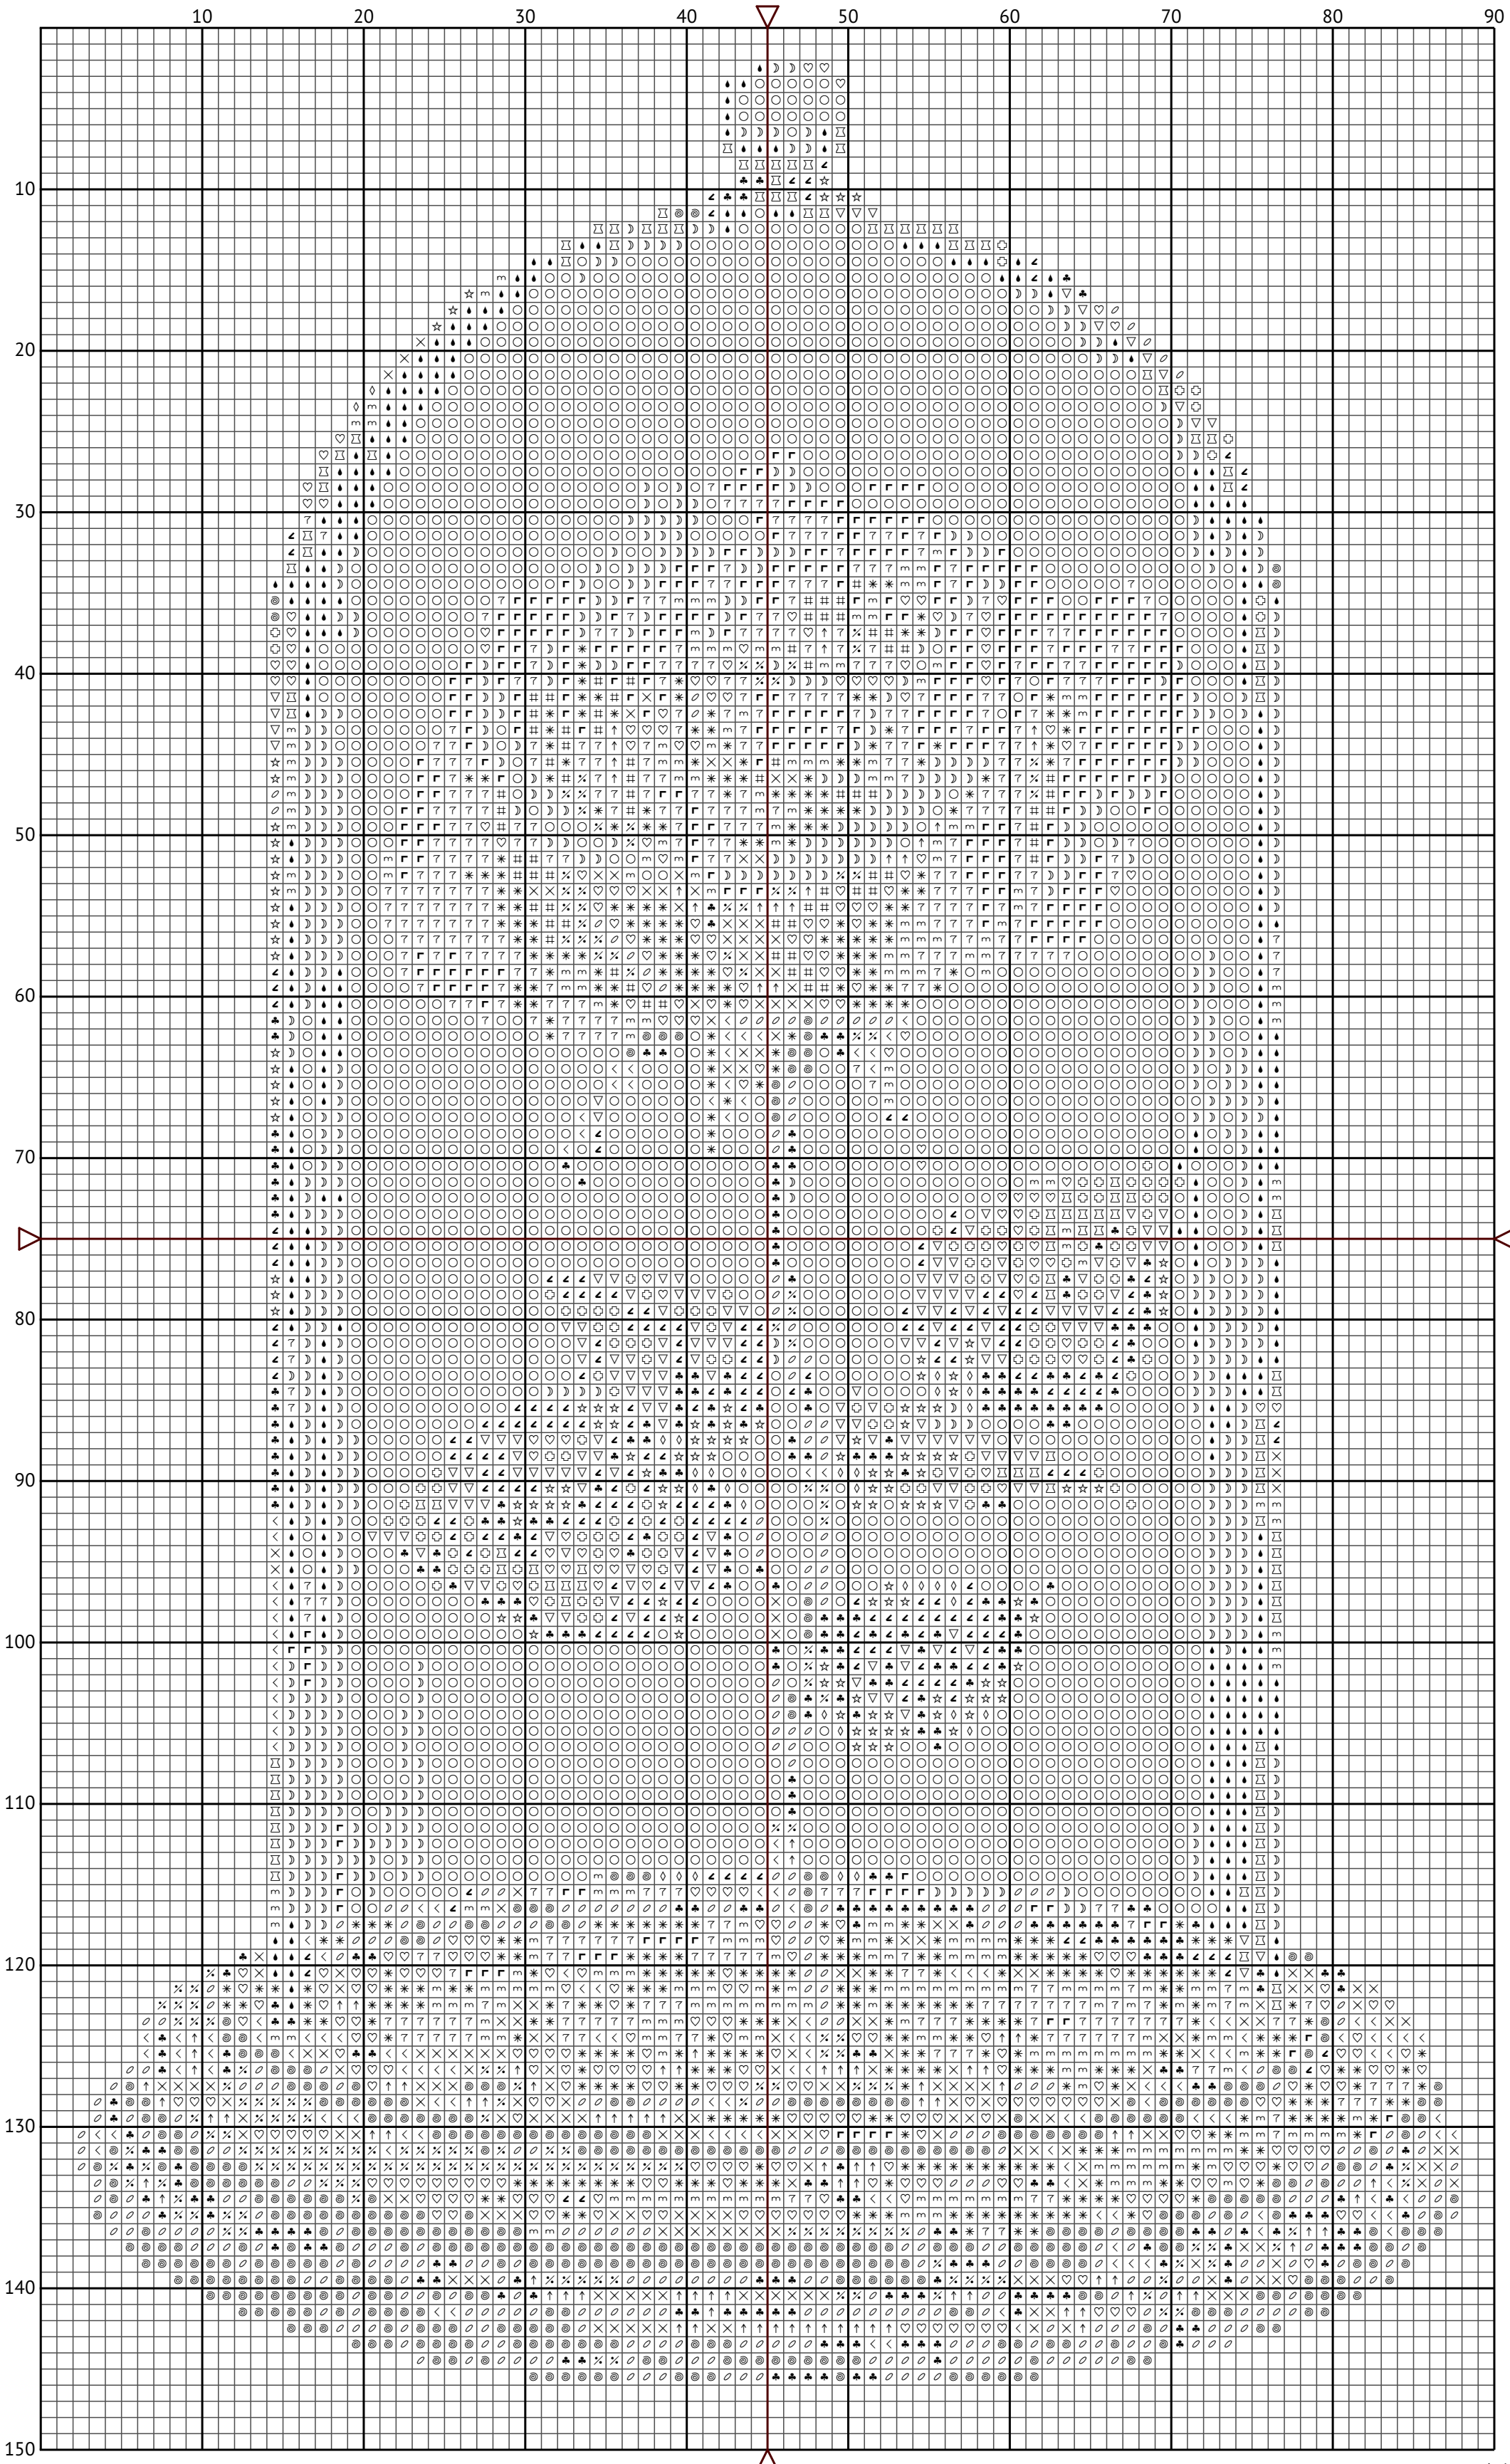

Rose in Glass - Peach

## Rose in Glass - Peach

Symbol	Number	Name
☒	DMC 02	Tin
⌘	DMC 152	Shell Pink - Medium Light
⦿	DMC 167	Yellow Beige - Very Dark
⚡	DMC 169	Pewter - Light
▣	DMC 225	Shell Pink - Ultra Very Light
⊕	DMC 523	Fern Green - Light
☆	DMC 535	Ash Gray - Very Light
✳	DMC 543	Beige - Ultra Very Light
<	DMC 612	Drab Brown - Light
♣	DMC 645	Beaver Gray - Very Dark
m	DMC 739	Tan - Ultra Very Light
♡	DMC 842	Beige Brown - Very Light
♁	DMC 869	Hazelnut Brown - Very Dark
◇	DMC 924	Gray Green - Very Dark
@	DMC 938	Coffee Brown - Ultra Dark
7	DMC 948	Peach - Very Light
▽	DMC 3022	Brown Gray - Medium
♠	DMC 3756	Baby Blue - Ultra Very Light
↑	DMC 3828	Hazelnut Brown
×	DMC 3864	Mocha Beige - Light
⌋	DMC 3865	Winter White
○	DMC B5200	Snow White