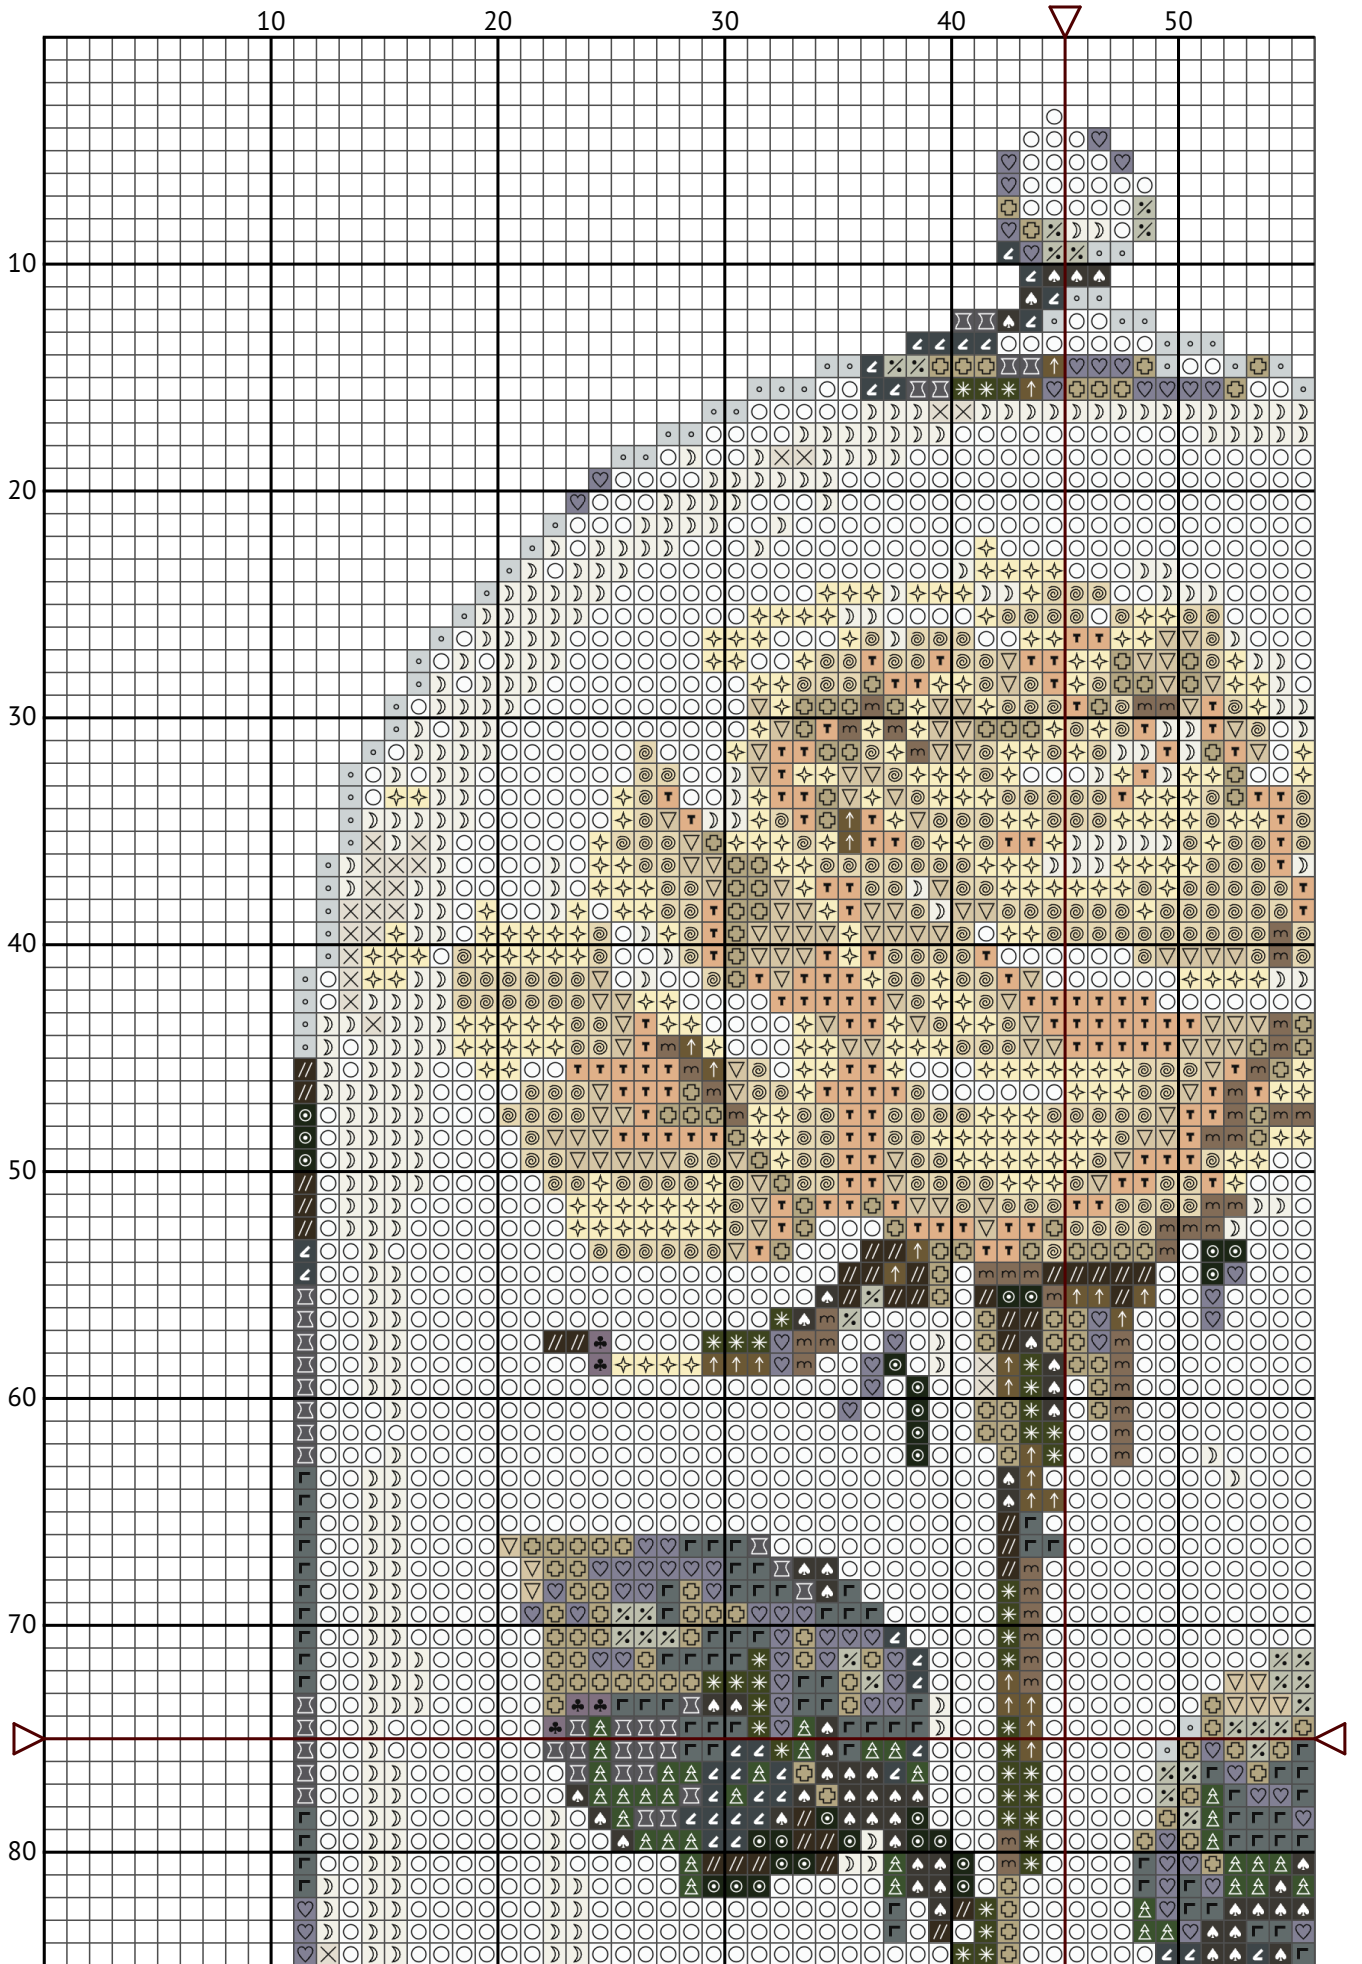

# Rose in Glass - Cream

Counted cross-stitch chart

---

Design size: 90 x 150 stitches

Image credit: Aurora Craftery

90 x 150 Design measures approximately on fabric:

11ct = 20.78 cm wide X 34.64 cm high

14ct = 16.33 cm wide X 27.21 cm high

16ct = 14.29 cm wide X 23.81 cm high

18ct = 12.7 cm wide X 21.17 cm high

22ct = 10.39 cm wide X 17.32 cm high

28ct = 8.16 cm wide X 13.61 cm high

32ct = 7.14 cm wide X 11.91 cm high

Leave additional 10cm fabric on each side for framing or finishing.

Rose in Glass - Cream

Rose in Glass - Cream

Rose in Glass - Cream

Rose in Glass - Cream

Rose in Glass - Cream  
Floss list for crosses

11ct = 4 or 3 strands of cross stitch thread.  
 14ct = 2 or 3 strands of cross stitch thread.  
 16ct = 2 strands of cross stitch thread.  
 18ct = 1 or 2 strands of cross stitch thread.  
 22ct = 1 or 2 strands of cross stitch thread.  
 28ct = 1 strand (if working over 1).  
 32ct = 1 strand (if working over 1).

N	Symbol	Number	Name	Stitches
1		 DMC 04	Tin - Dark	179
2		 DMC 07	Driftwood	145
3		 DMC 169	Pewter - Light	292
4		 DMC 318	Steel Gray - Light	292
5		 DMC 413	Pewter Gray - Dark	143
6		 DMC 611	Drab Brown	121
7		 DMC 644	Beige Gray - Medium	373
8		 DMC 712	Cream	366
9		 DMC 746	Off White	375
10		 DMC 762	Pearl Gray - Very Light	141
11		 DMC 822	Beige Gray - Light	222
12		 DMC 844	Beaver Gray - Ultra Dark	278
13		 DMC 934	Avocado Green - Black	81
14		 DMC 945	Tawny	141
15		 DMC 3021	Brown Gray - Very Dark	173
16		 DMC 3024	Brown Gray - Very Light	168
17		 DMC 3042	Antique Violet - Light	33
18		 DMC 3051	Green Gray - Dark	67
19		 DMC 3362	Pine Green - Dark	90
20		 DMC 3865	Winter White	868
21		 DMC 3866	Mocha - Ultra Very Light	223
22		 DMC B5200	Snow White	3773