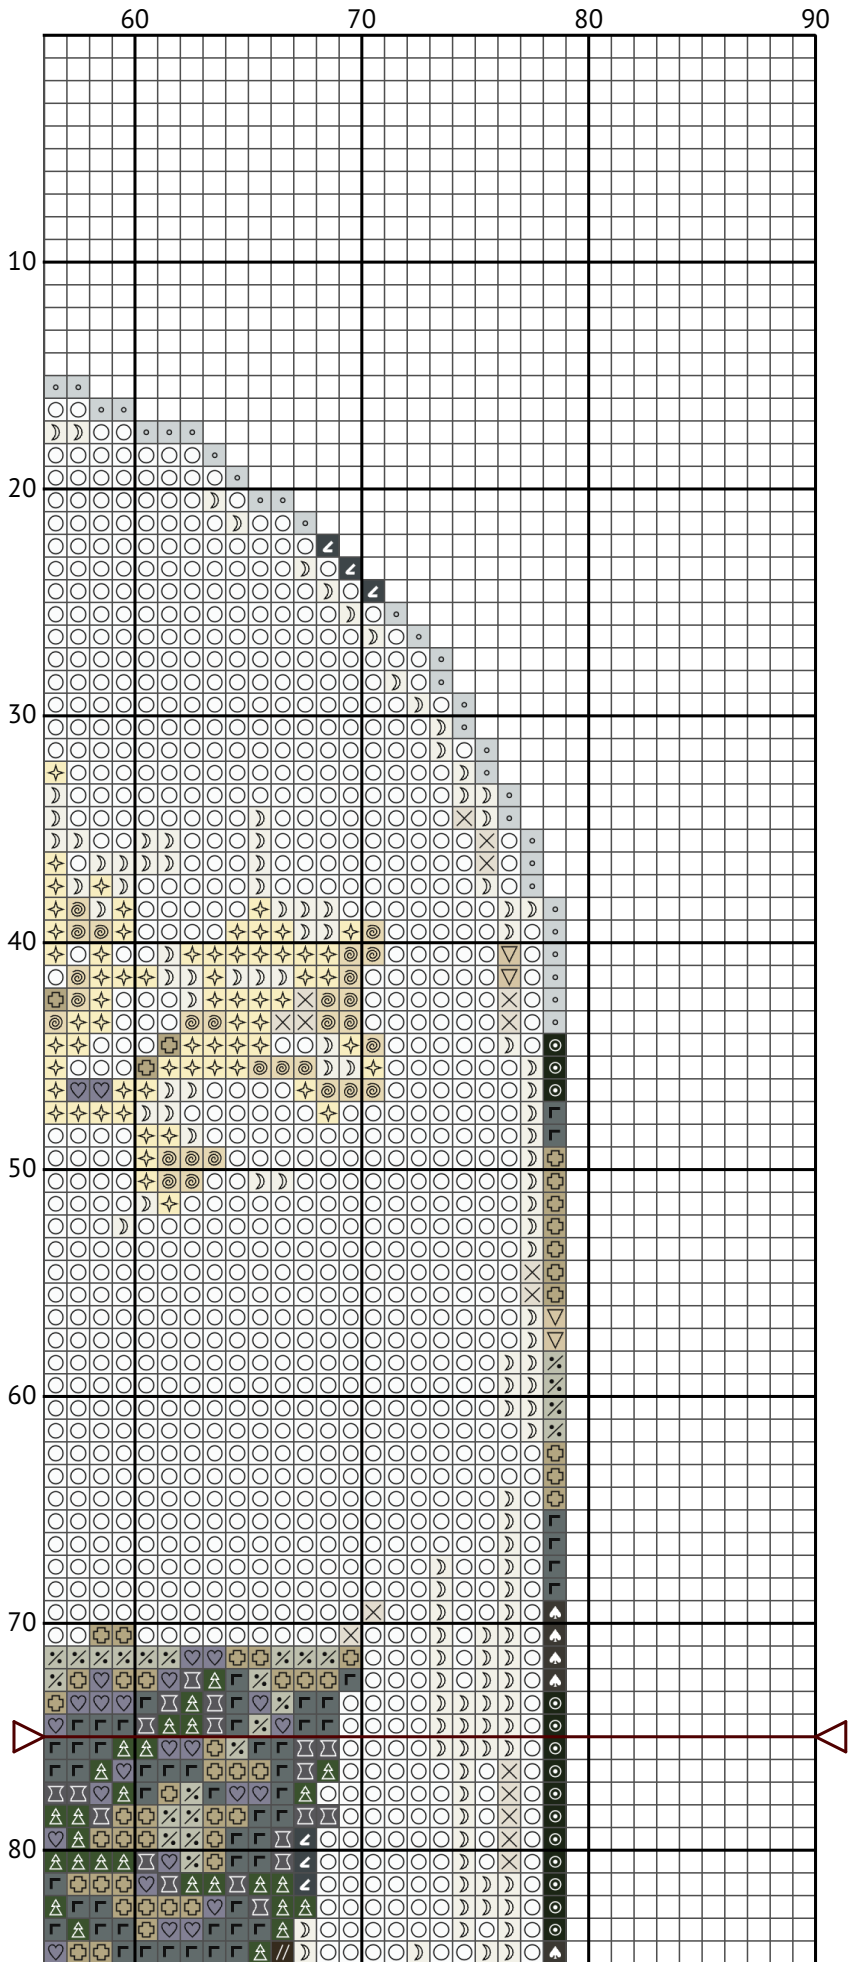

# Rose in Glass - Cream

Counted cross-stitch chart

---

Design size: 90 x 150 stitches

Image credit: Aurora Craftery

90 x 150 Design measures approximately on fabric:

11ct = 20.78 cm wide X 34.64 cm high

14ct = 16.33 cm wide X 27.21 cm high

16ct = 14.29 cm wide X 23.81 cm high

18ct = 12.7 cm wide X 21.17 cm high

22ct = 10.39 cm wide X 17.32 cm high

28ct = 8.16 cm wide X 13.61 cm high

32ct = 7.14 cm wide X 11.91 cm high

Leave additional 10cm fabric on each side for framing or finishing.

Rose in Glass - Cream

Rose in Glass - Cream

Rose in Glass - Cream

Rose in Glass - Cream

Rose in Glass - Cream  
Floss list for crosses

11ct = 4 or 3 strands of cross stitch thread.  
 14ct = 2 or 3 strands of cross stitch thread.  
 16ct = 2 strands of cross stitch thread.  
 18ct = 1 or 2 strands of cross stitch thread.  
 22ct = 1 or 2 strands of cross stitch thread.  
 28ct = 1 strand (if working over 1).  
 32ct = 1 strand (if working over 1).

N	Symbol	Number	Name	Stitches
1		 DMC 04	Tin - Dark	179
2		 DMC 07	Driftwood	145
3		 DMC 169	Pewter - Light	292
4		 DMC 318	Steel Gray - Light	292
5		 DMC 413	Pewter Gray - Dark	143
6		 DMC 611	Drab Brown	121
7		 DMC 644	Beige Gray - Medium	373
8		 DMC 712	Cream	366
9		 DMC 746	Off White	375
10		 DMC 762	Pearl Gray - Very Light	141
11		 DMC 822	Beige Gray - Light	222
12		 DMC 844	Beaver Gray - Ultra Dark	278
13		 DMC 934	Avocado Green - Black	81
14		 DMC 945	Tawny	141
15		 DMC 3021	Brown Gray - Very Dark	173
16		 DMC 3024	Brown Gray - Very Light	168
17		 DMC 3042	Antique Violet - Light	33
18		 DMC 3051	Green Gray - Dark	67
19		 DMC 3362	Pine Green - Dark	90
20		 DMC 3865	Winter White	868
21		 DMC 3866	Mocha - Ultra Very Light	223
22		 DMC B5200	Snow White	3773