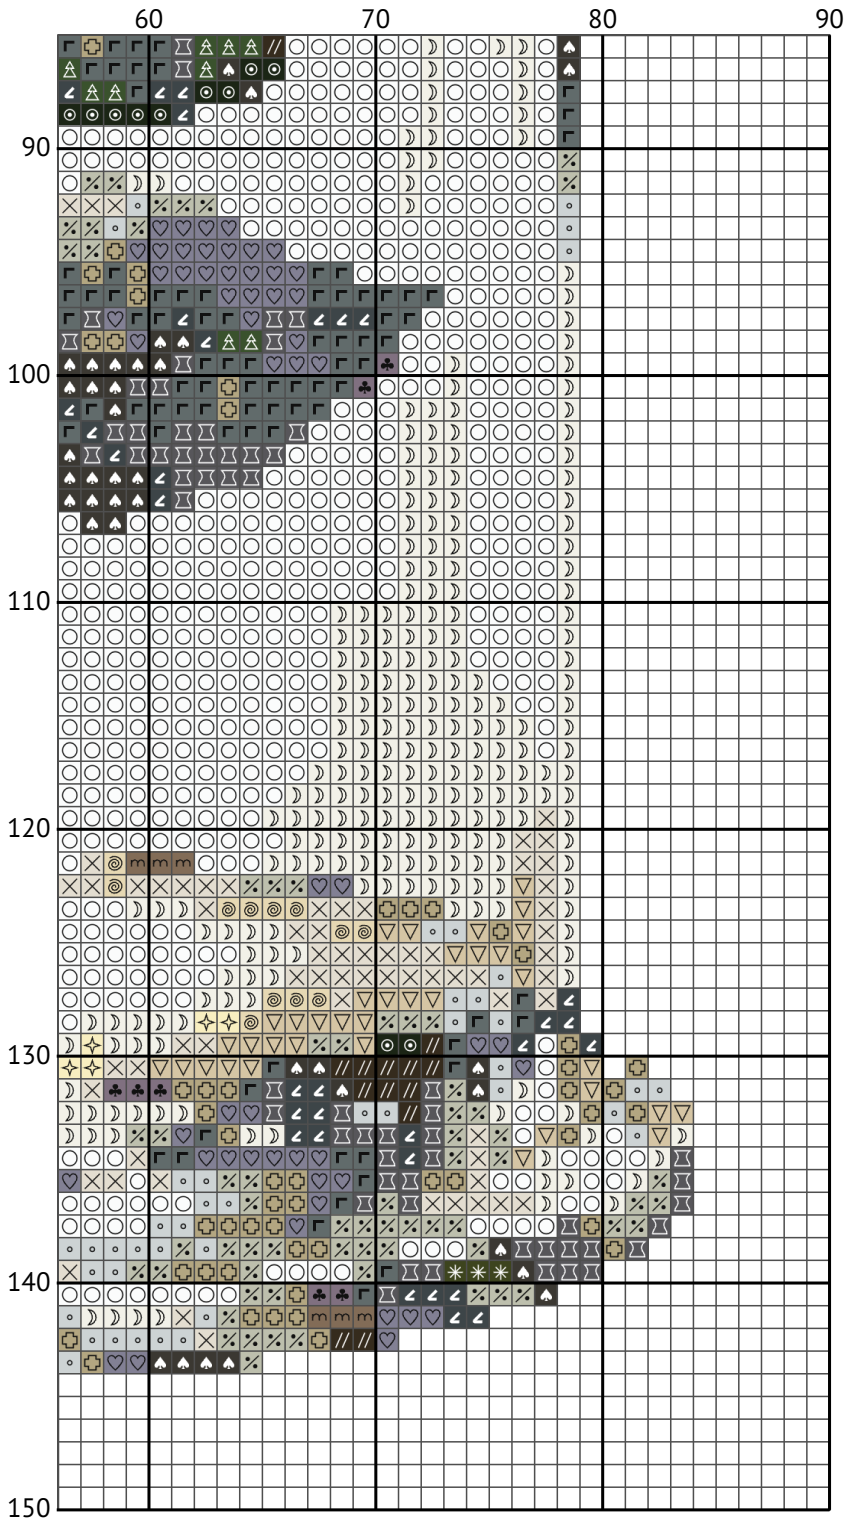

# Rose in Glass - Cream

Counted cross-stitch chart

---

Design size: 90 x 150 stitches

Image credit: Aurora Craftery

90 x 150 Design measures approximately on fabric:

11ct = 20.78 cm wide X 34.64 cm high

14ct = 16.33 cm wide X 27.21 cm high

16ct = 14.29 cm wide X 23.81 cm high

18ct = 12.7 cm wide X 21.17 cm high

22ct = 10.39 cm wide X 17.32 cm high

28ct = 8.16 cm wide X 13.61 cm high

32ct = 7.14 cm wide X 11.91 cm high

Leave additional 10cm fabric on each side for framing or finishing.

Rose in Glass - Cream

Rose in Glass - Cream

Rose in Glass - Cream

Rose in Glass - Cream

Rose in Glass - Cream  
Floss list for crosses

11ct = 4 or 3 strands of cross stitch thread.  
 14ct = 2 or 3 strands of cross stitch thread.  
 16ct = 2 strands of cross stitch thread.  
 18ct = 1 or 2 strands of cross stitch thread.  
 22ct = 1 or 2 strands of cross stitch thread.  
 28ct = 1 strand (if working over 1).  
 32ct = 1 strand (if working over 1).

N	Symbol	Number	Name	Stitches
1		 DMC 04	Tin - Dark	179
2		 DMC 07	Driftwood	145
3		 DMC 169	Pewter - Light	292
4		 DMC 318	Steel Gray - Light	292
5		 DMC 413	Pewter Gray - Dark	143
6		 DMC 611	Drab Brown	121
7		 DMC 644	Beige Gray - Medium	373
8		 DMC 712	Cream	366
9		 DMC 746	Off White	375
10		 DMC 762	Pearl Gray - Very Light	141
11		 DMC 822	Beige Gray - Light	222
12		 DMC 844	Beaver Gray - Ultra Dark	278
13		 DMC 934	Avocado Green - Black	81
14		 DMC 945	Tawny	141
15		 DMC 3021	Brown Gray - Very Dark	173
16		 DMC 3024	Brown Gray - Very Light	168
17		 DMC 3042	Antique Violet - Light	33
18		 DMC 3051	Green Gray - Dark	67
19		 DMC 3362	Pine Green - Dark	90
20		 DMC 3865	Winter White	868
21		 DMC 3866	Mocha - Ultra Very Light	223
22		 DMC B5200	Snow White	3773