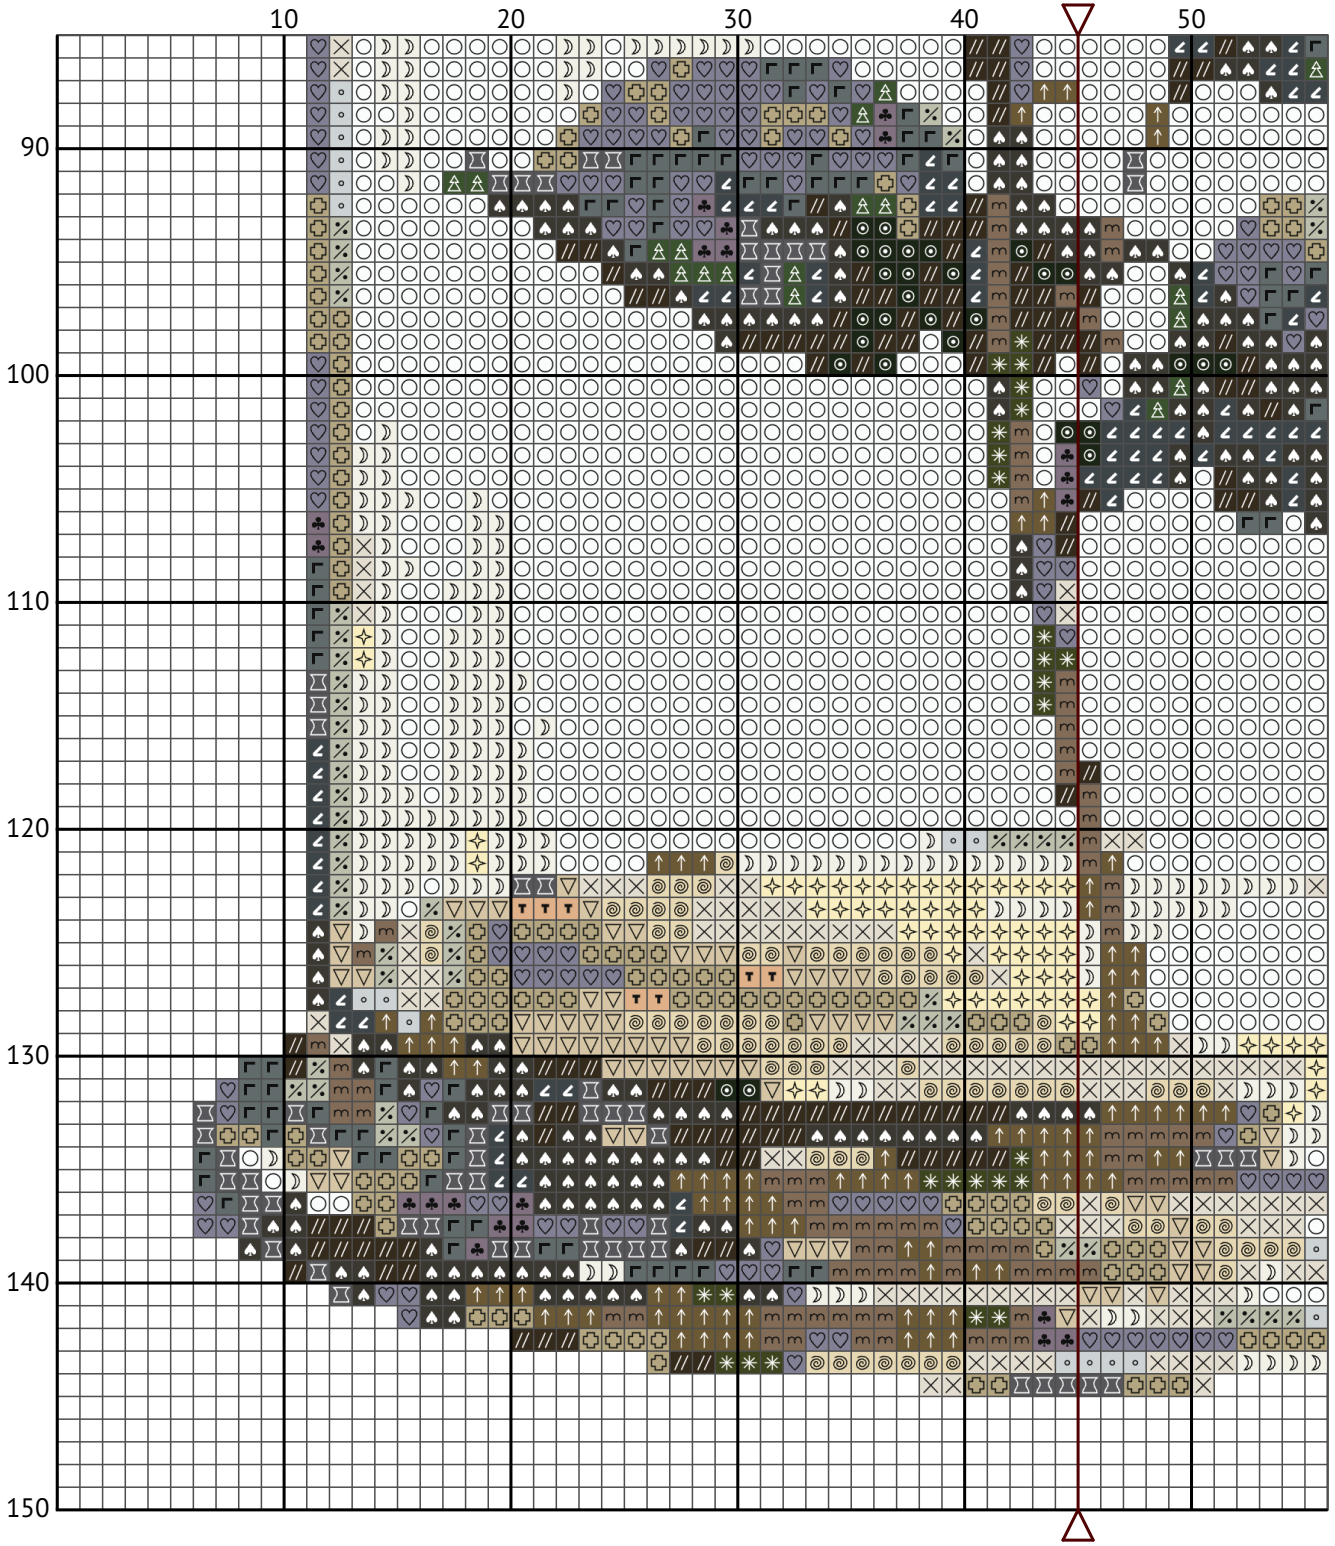

# Rose in Glass - Cream

Counted cross-stitch chart

---

Design size: 90 x 150 stitches

Image credit: Aurora Craftery

90 x 150 Design measures approximately on fabric:

11ct = 20.78 cm wide X 34.64 cm high

14ct = 16.33 cm wide X 27.21 cm high

16ct = 14.29 cm wide X 23.81 cm high

18ct = 12.7 cm wide X 21.17 cm high

22ct = 10.39 cm wide X 17.32 cm high

28ct = 8.16 cm wide X 13.61 cm high

32ct = 7.14 cm wide X 11.91 cm high

Leave additional 10cm fabric on each side for framing or finishing.

Rose in Glass - Cream

Rose in Glass - Cream

Rose in Glass - Cream

Rose in Glass - Cream

Rose in Glass - Cream  
Floss list for crosses

11ct = 4 or 3 strands of cross stitch thread.  
 14ct = 2 or 3 strands of cross stitch thread.  
 16ct = 2 strands of cross stitch thread.  
 18ct = 1 or 2 strands of cross stitch thread.  
 22ct = 1 or 2 strands of cross stitch thread.  
 28ct = 1 strand (if working over 1).  
 32ct = 1 strand (if working over 1).

N	Symbol	Number	Name	Stitches
1		 DMC 04	Tin - Dark	179
2		 DMC 07	Driftwood	145
3		 DMC 169	Pewter - Light	292
4		 DMC 318	Steel Gray - Light	292
5		 DMC 413	Pewter Gray - Dark	143
6		 DMC 611	Drab Brown	121
7		 DMC 644	Beige Gray - Medium	373
8		 DMC 712	Cream	366
9		 DMC 746	Off White	375
10		 DMC 762	Pearl Gray - Very Light	141
11		 DMC 822	Beige Gray - Light	222
12		 DMC 844	Beaver Gray - Ultra Dark	278
13		 DMC 934	Avocado Green - Black	81
14		 DMC 945	Tawny	141
15		 DMC 3021	Brown Gray - Very Dark	173
16		 DMC 3024	Brown Gray - Very Light	168
17		 DMC 3042	Antique Violet - Light	33
18		 DMC 3051	Green Gray - Dark	67
19		 DMC 3362	Pine Green - Dark	90
20		 DMC 3865	Winter White	868
21		 DMC 3866	Mocha - Ultra Very Light	223
22		 DMC B5200	Snow White	3773