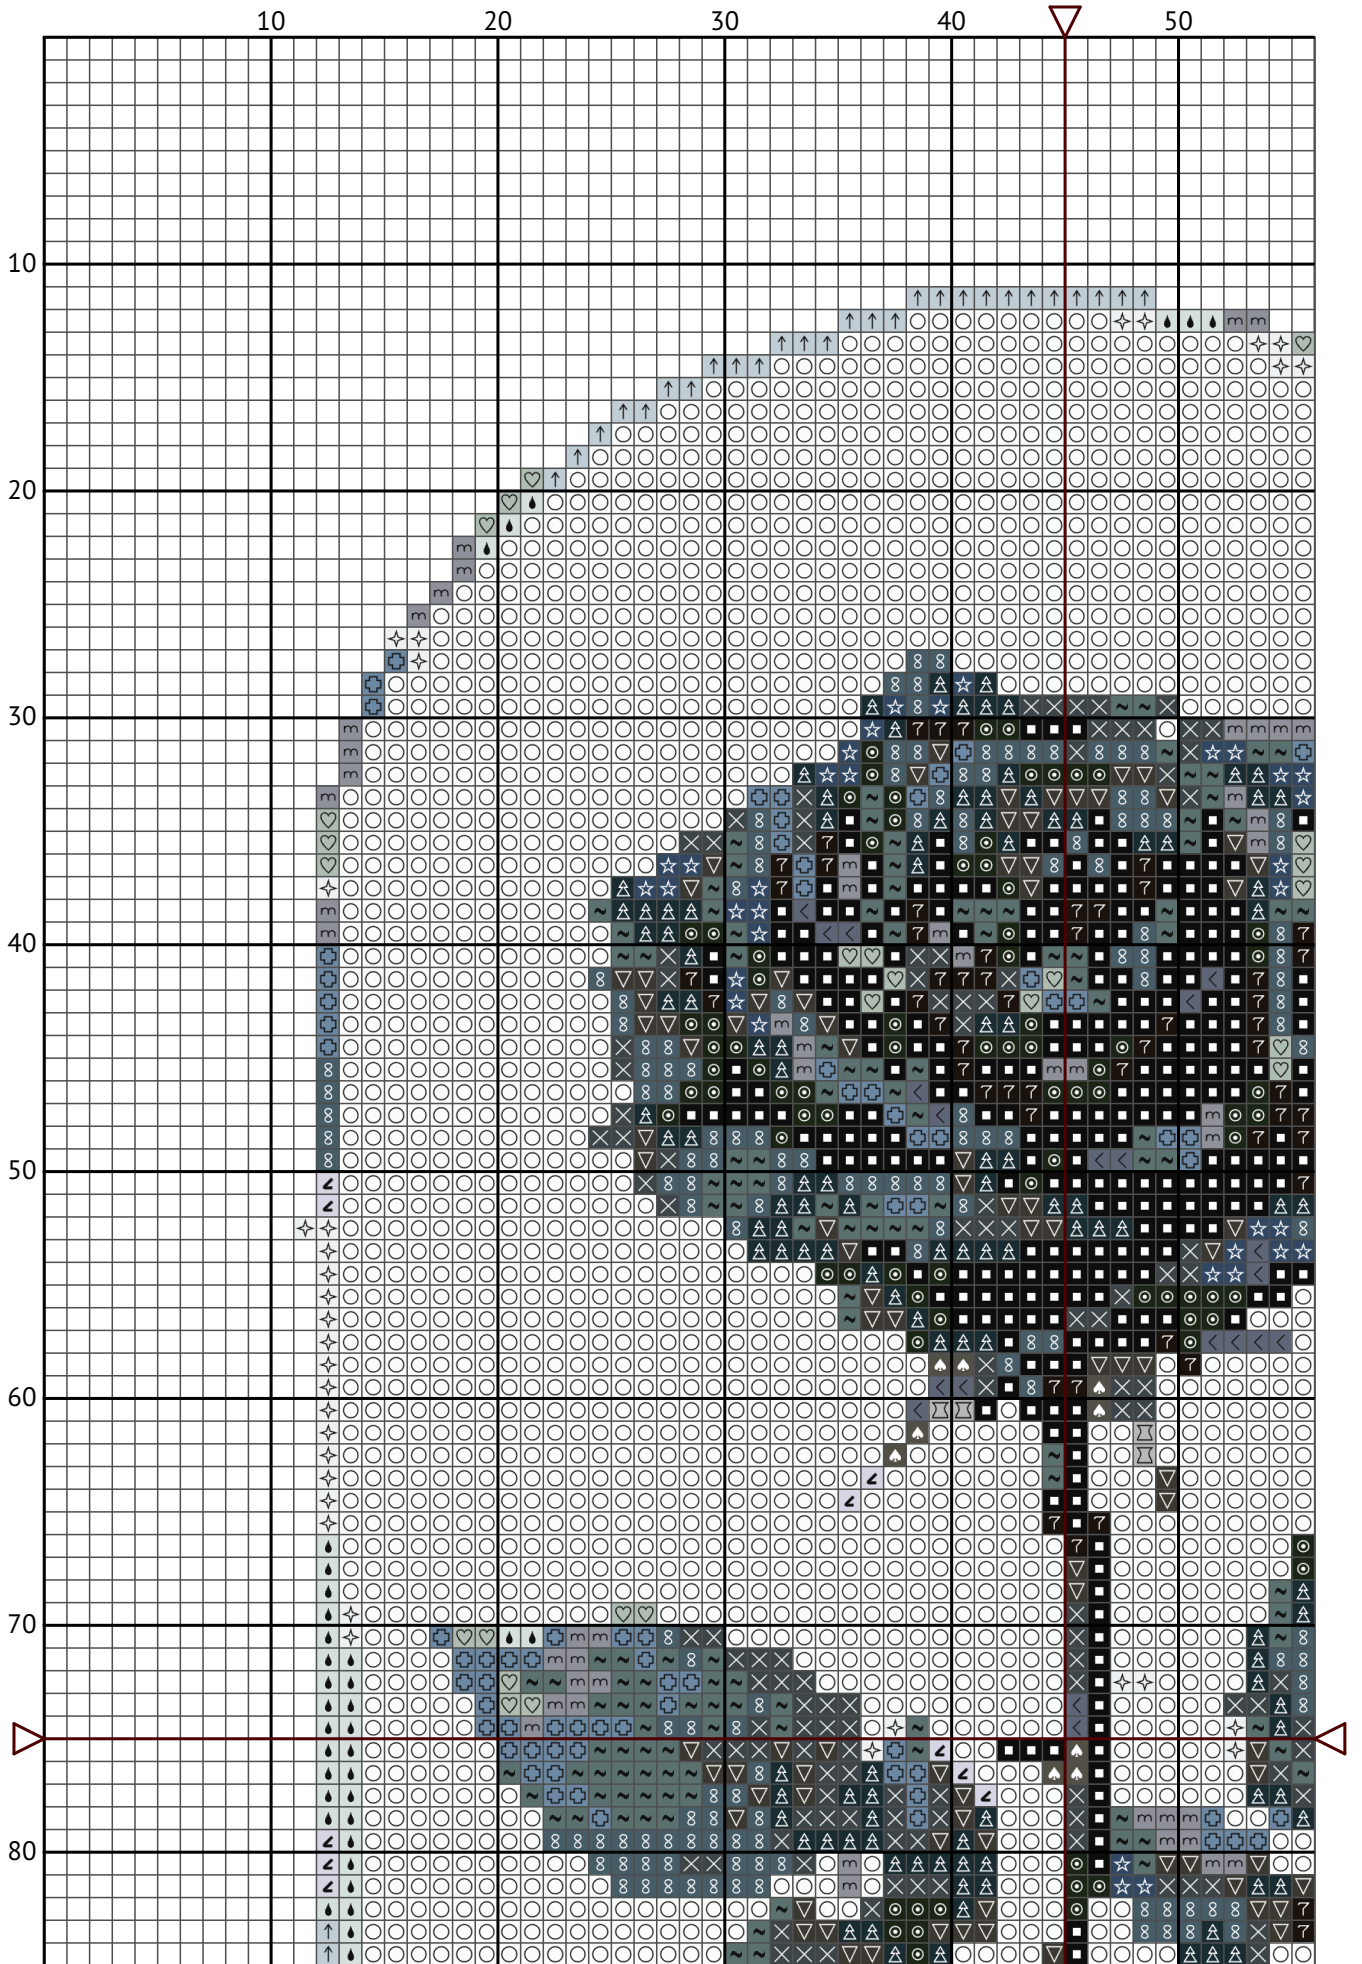

Rose in Glass - Black