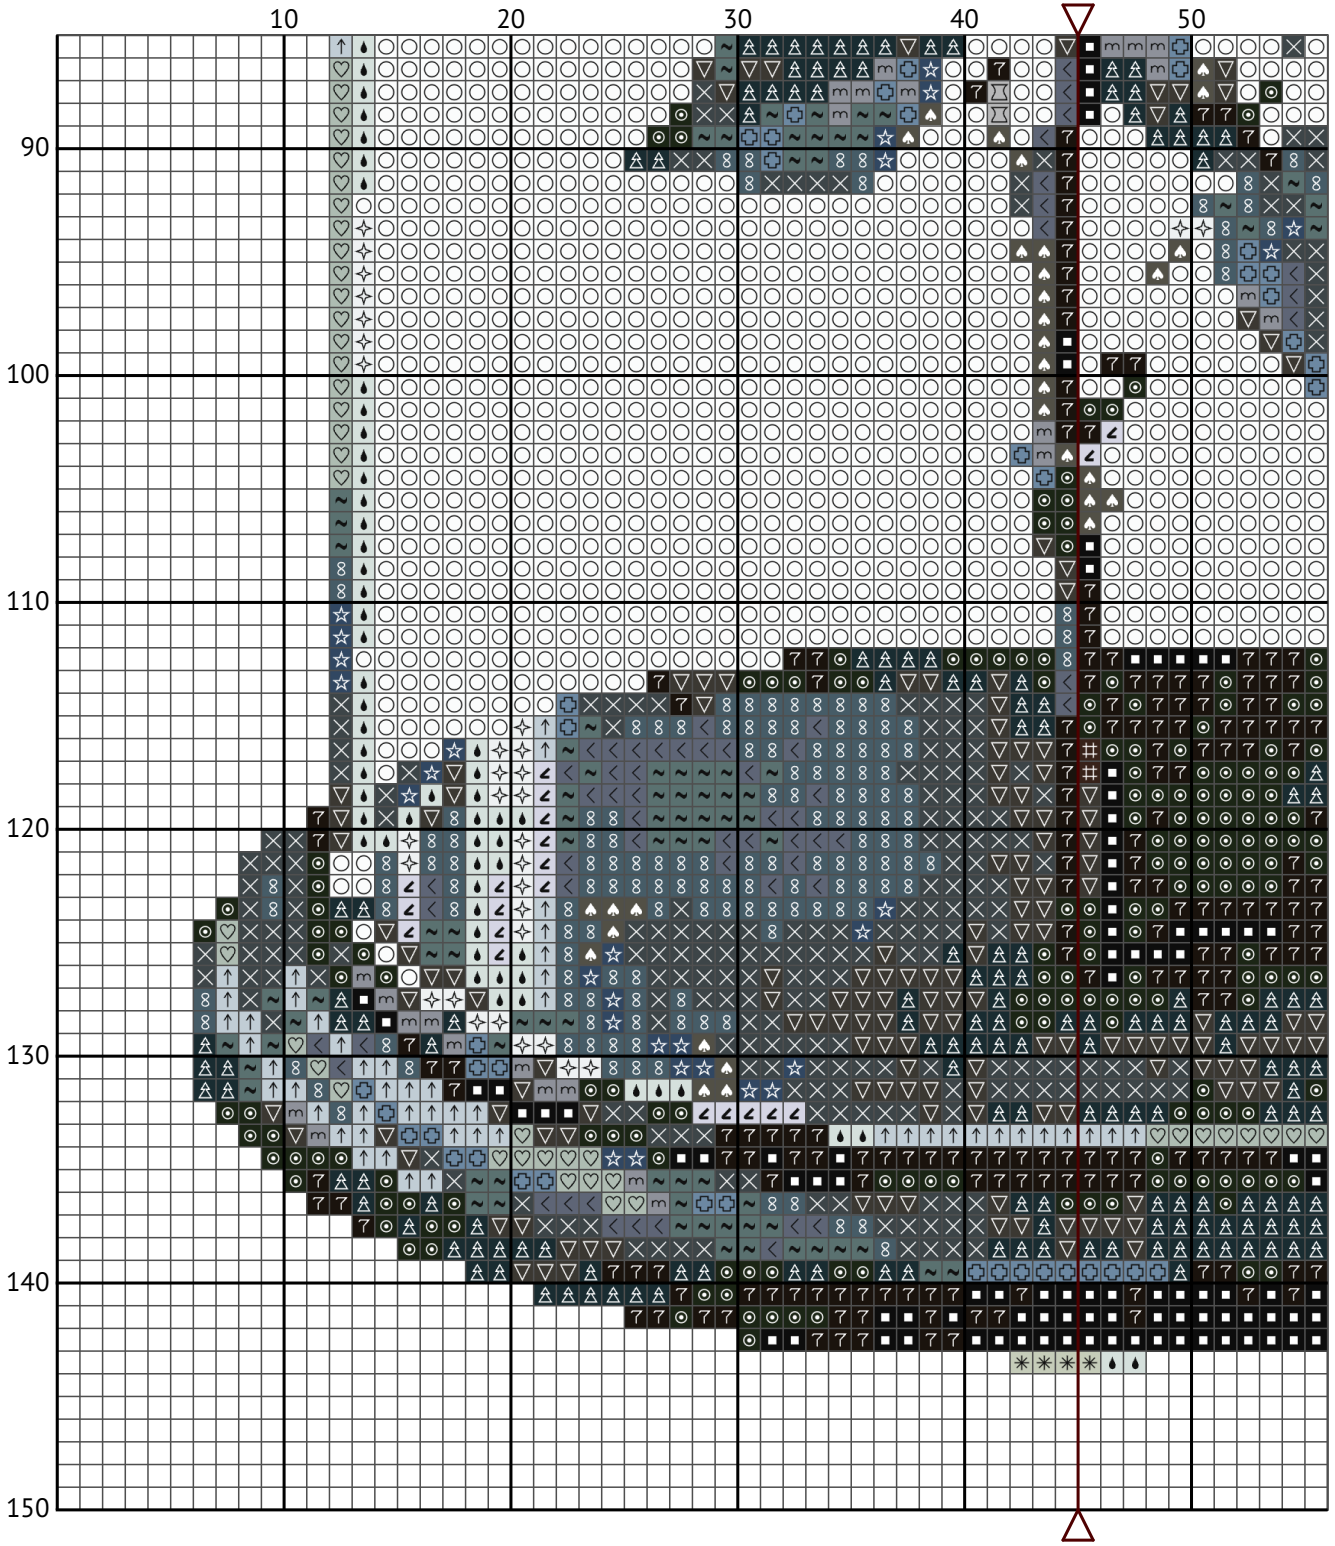

Rose in Glass - Black