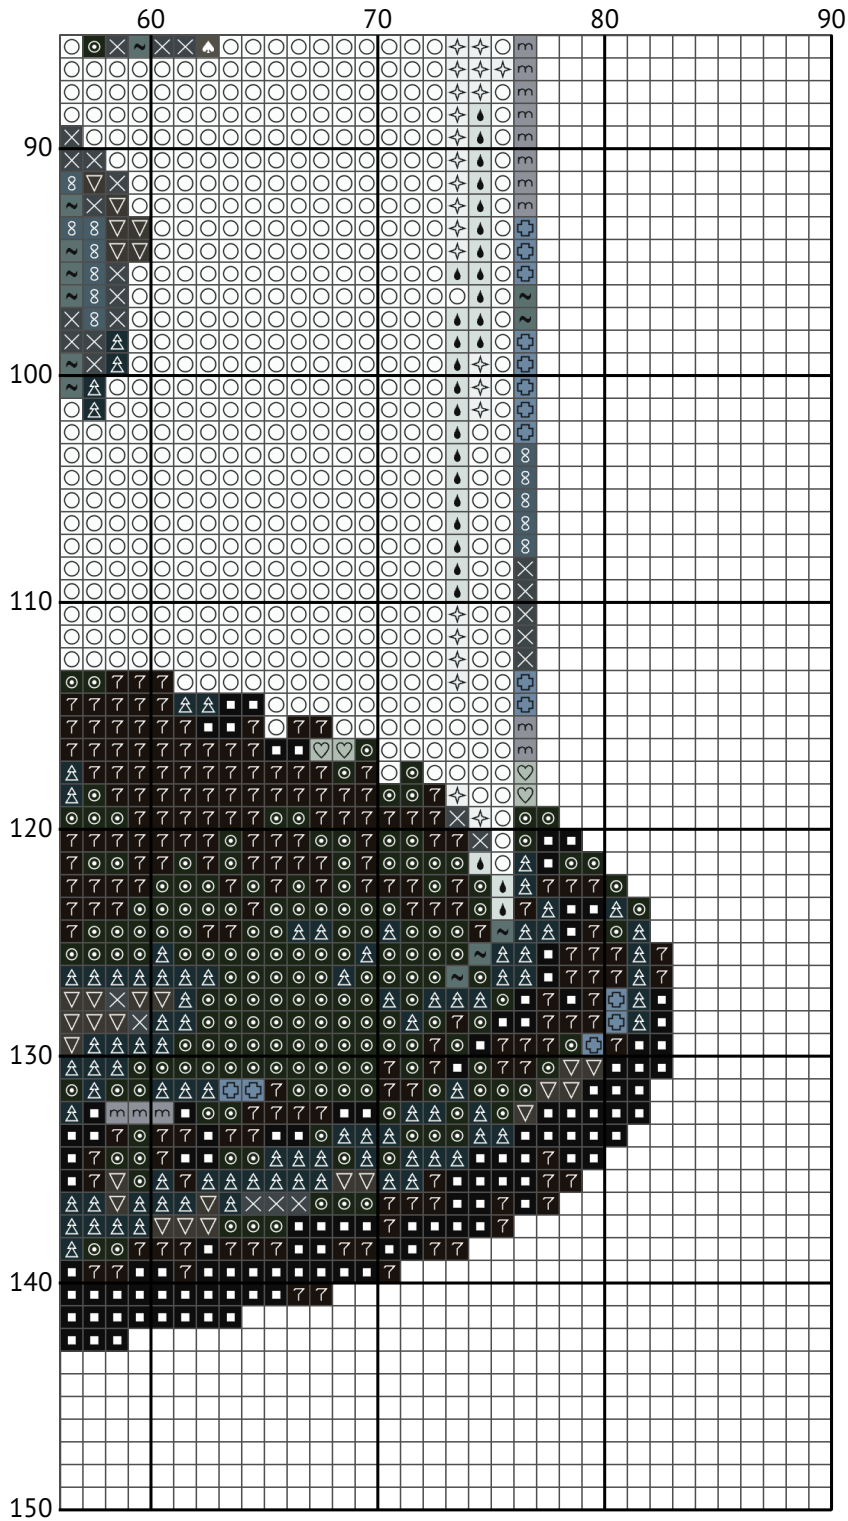

# Rose in Glass - Black

Counted cross-stitch chart

---

Design size: 90 x 150 stitches

Image credit: Aurora Craftery

90 x 150 Design measures approximately on fabric:

11ct = 20.78 cm wide X 34.64 cm high

14ct = 16.33 cm wide X 27.21 cm high

16ct = 14.29 cm wide X 23.81 cm high

18ct = 12.7 cm wide X 21.17 cm high

22ct = 10.39 cm wide X 17.32 cm high

28ct = 8.16 cm wide X 13.61 cm high

32ct = 7.14 cm wide X 11.91 cm high

Leave additional 10cm fabric on each side for framing or finishing.

## Floss list for crosses

11ct = 4 or 3 strands of cross stitch thread.  
 14ct = 2 or 3 strands of cross stitch thread.  
 16ct = 2 strands of cross stitch thread.  
 18ct = 1 or 2 strands of cross stitch thread.  
 22ct = 1 or 2 strands of cross stitch thread.  
 28ct = 1 strand (if working over 1).  
 32ct = 1 strand (if working over 1).

N	Symbol	Number	Name	Stitches
1			DMC 01 Tin - White	6
2			DMC 03 Tin - Medium	117
3			DMC 27 Violet - White	49
4			DMC 168 Pewter - Very Light	87
5			DMC 310 Black	510
6			DMC 413 Pewter Gray - Dark	443
7			DMC 414 Steel Gray - Dark	89
8			DMC 645 Beaver Gray - Very Dark	49
9			DMC 838 Beige Brown - Very Dark	2
10			DMC 844 Beaver Gray - Ultra Dark	317
11			DMC 924 Gray Green - Very Dark	417
12			DMC 926 Gray Green - Medium	287
13			DMC 928 Gray Green - Very Light	82
14			DMC 930 Antique Blue - Dark	77
15			DMC 932 Antique Blue - Light	186
16			DMC 934 Avocado Green - Black	469
17			DMC 3072 Beaver Gray - Very Light	4
18			DMC 3371 Black Brown	428
19			DMC 3756 Baby Blue - Ultra Very Light	238
20			DMC 3768 Gray Green - Dark	352
21			DMC B5200 Snow White	3828
22			DMC BLANK White	183