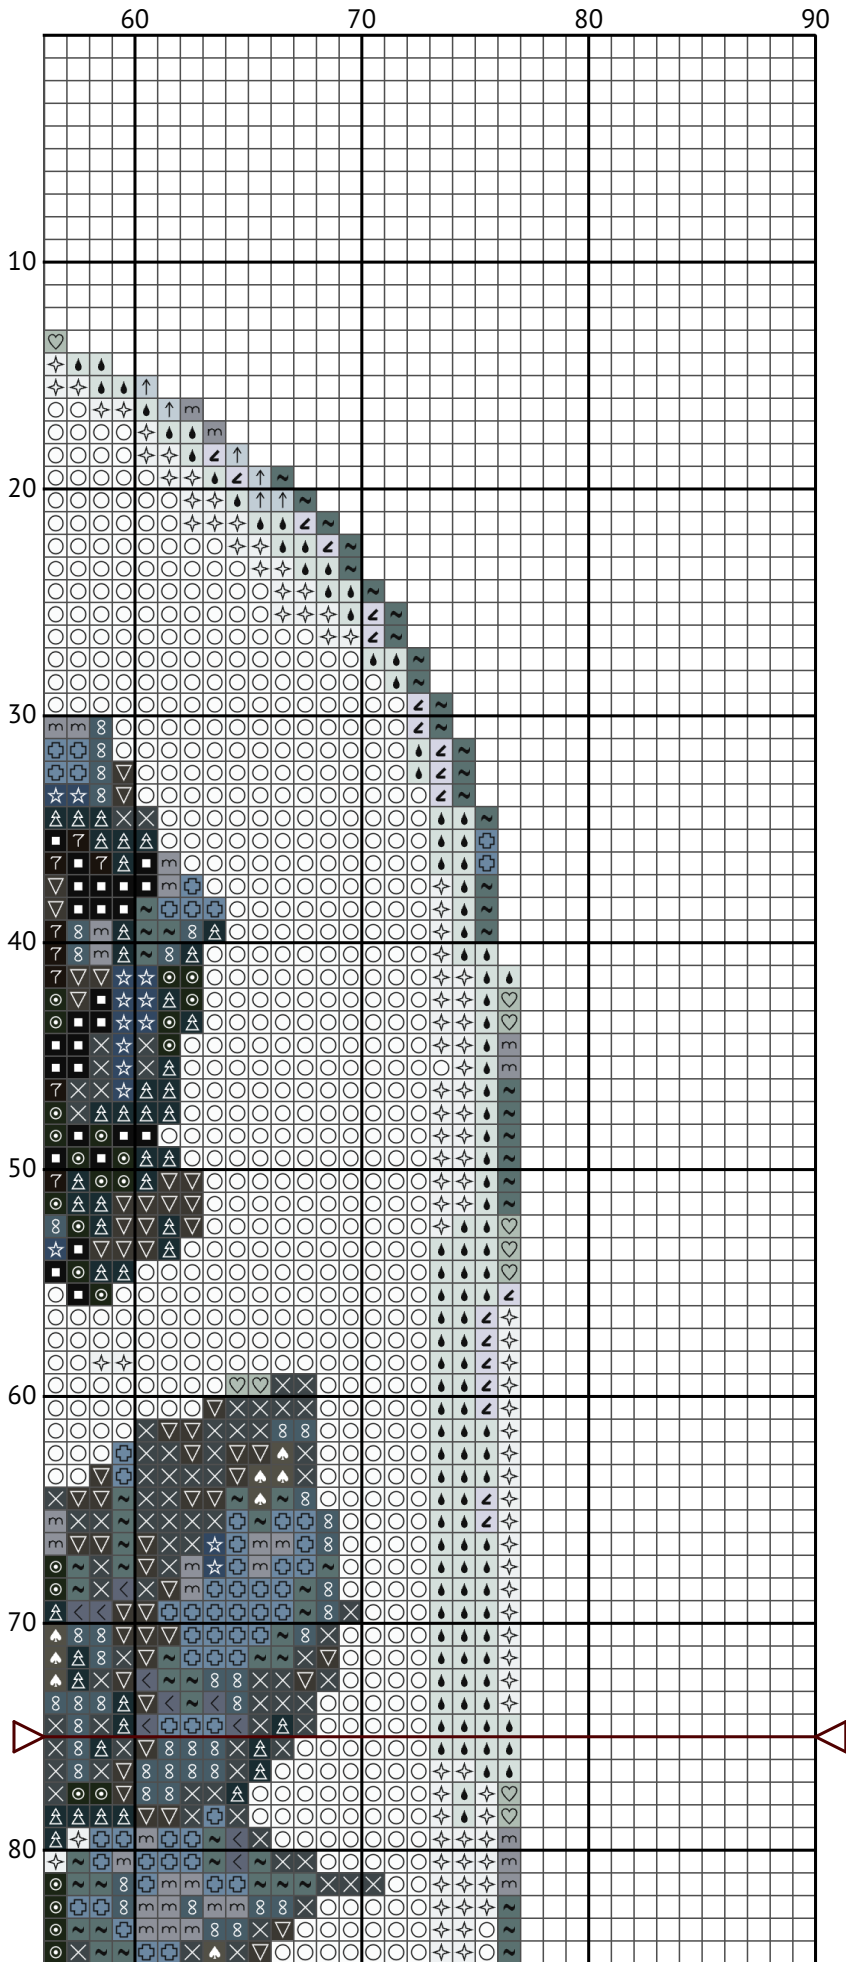

Rose in Glass - Black