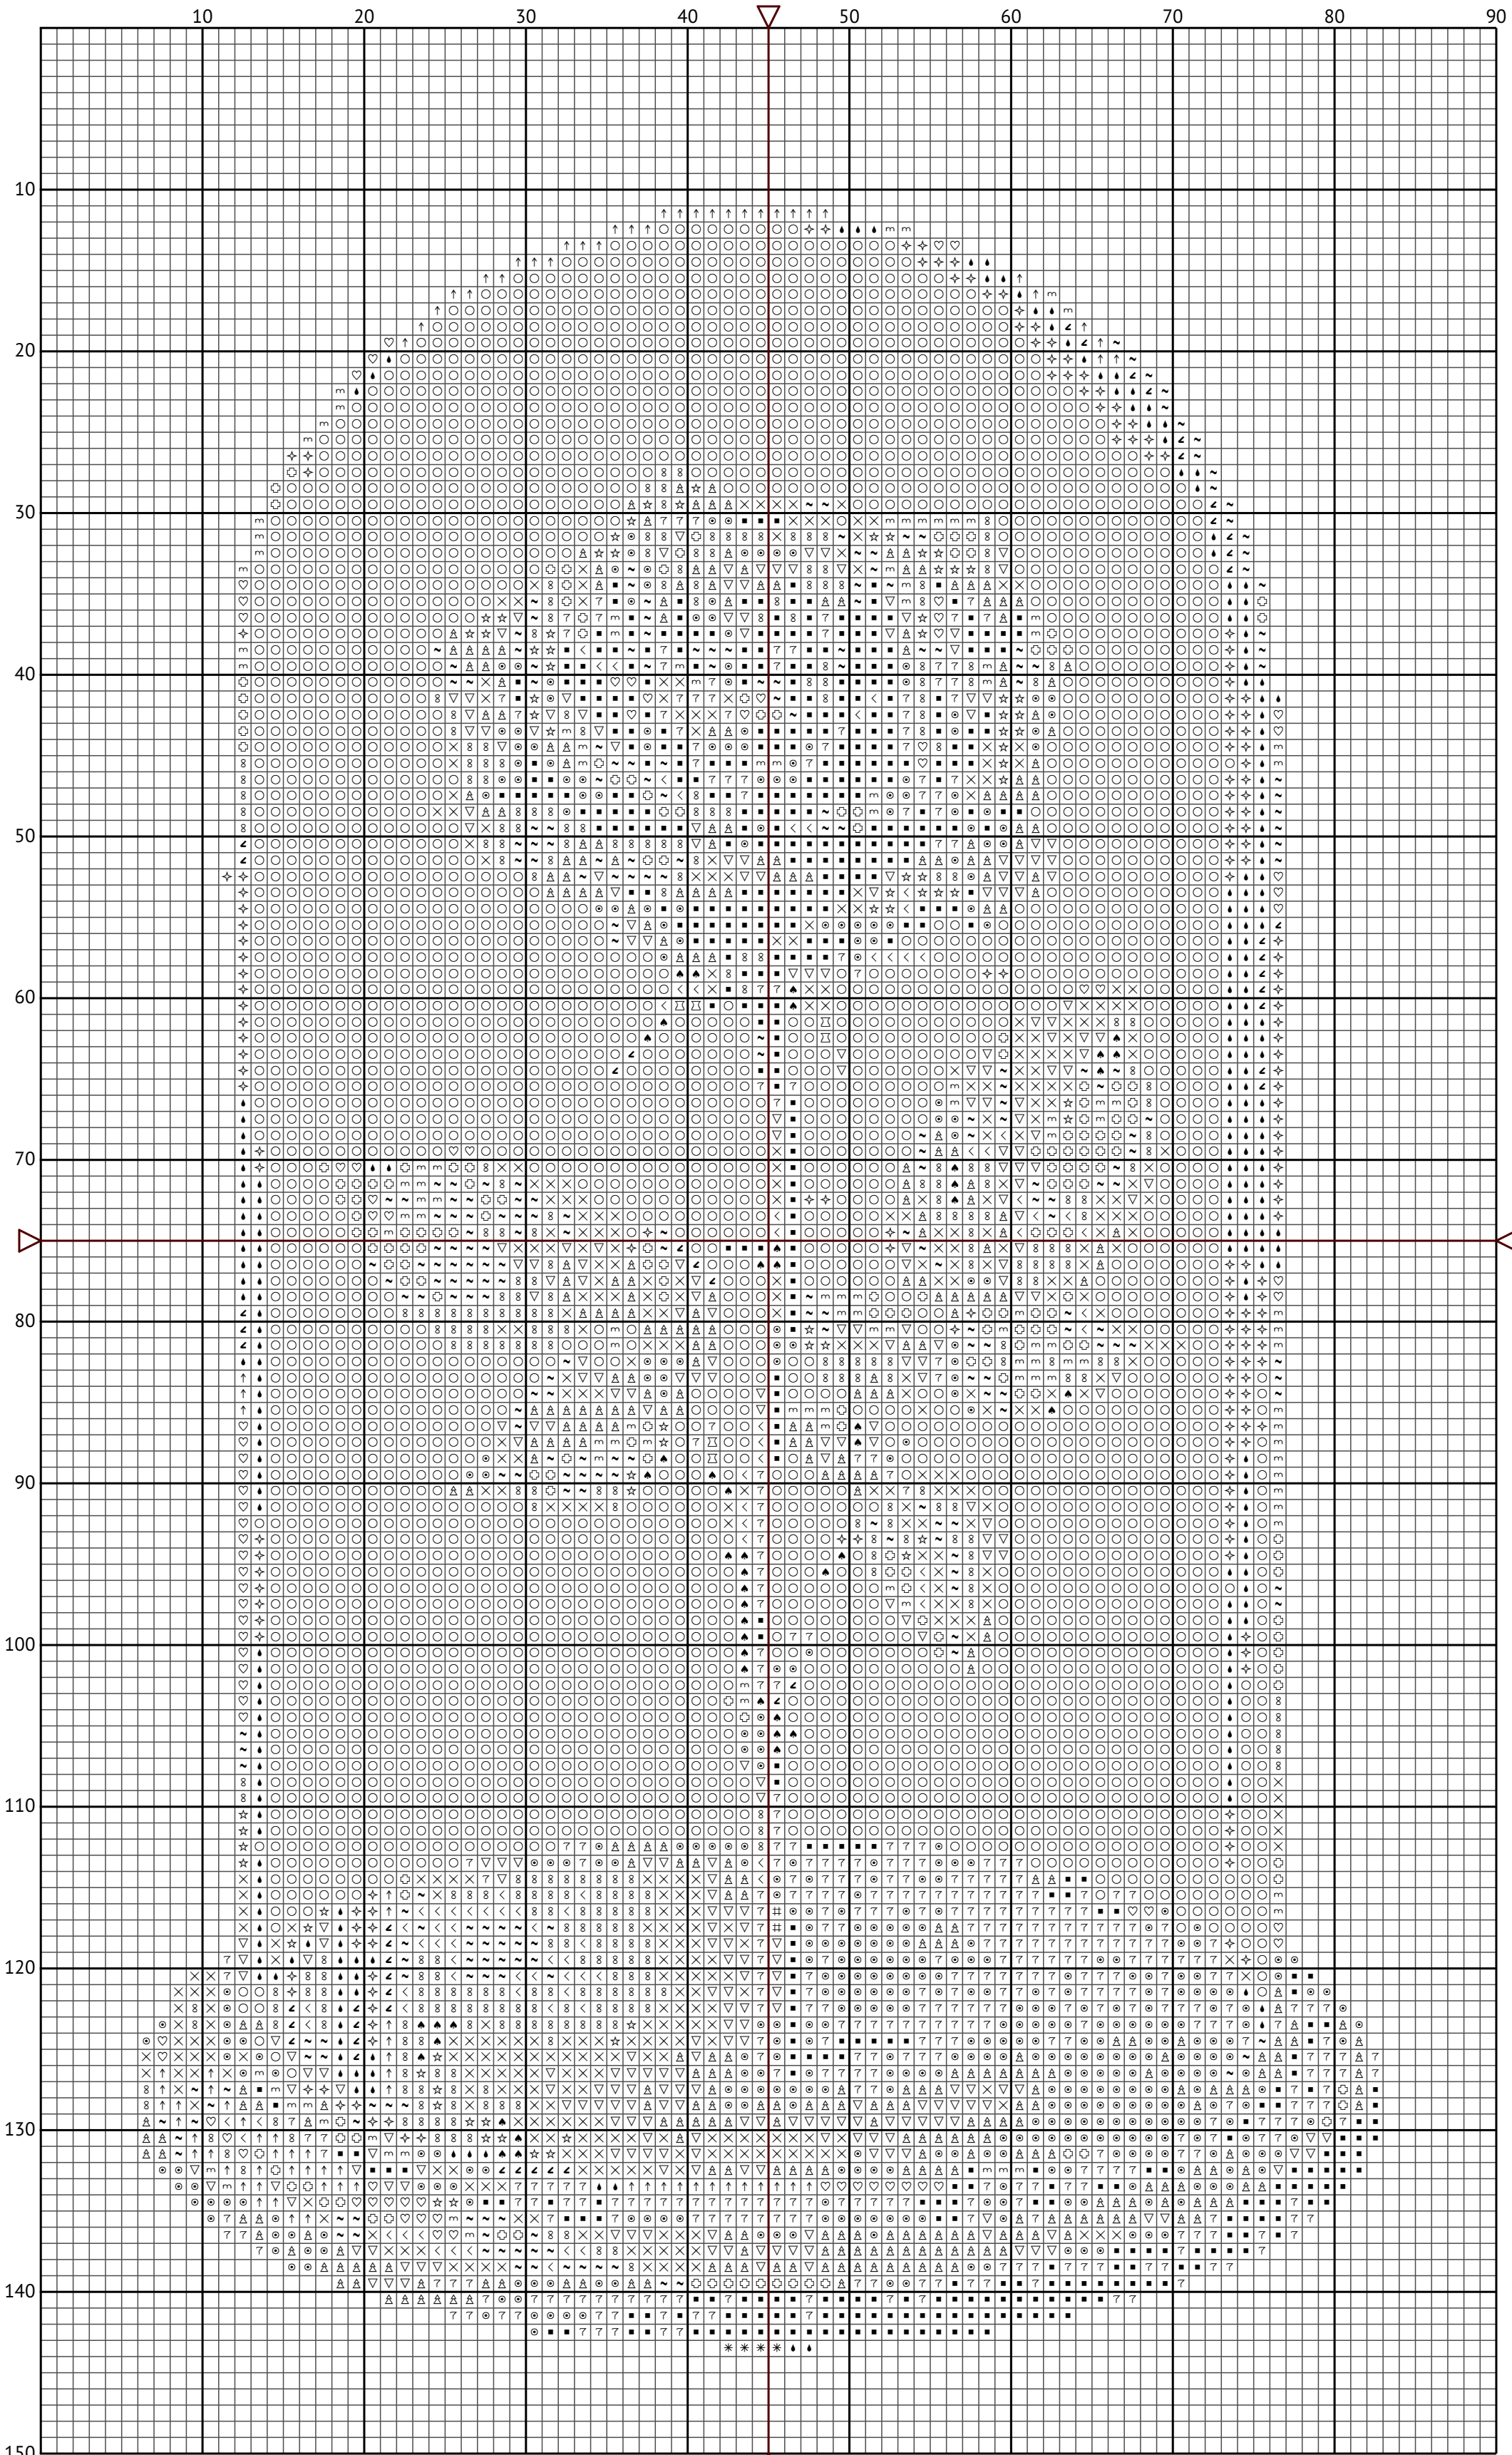

Rose in Glass - Black

Rose in Glass - Black

Symbol	Number	Name
⚡	DMC 01	Tin - White
m	DMC 03	Tin - Medium
⚡	DMC 27	Violet - White
↑	DMC 168	Pewter - Very Light
■	DMC 310	Black
×	DMC 413	Pewter Gray - Dark
<	DMC 414	Steel Gray - Dark
♠	DMC 645	Beaver Gray - Very Dark
⚡	DMC 838	Beige Brown - Very Dark
▽	DMC 844	Beaver Gray - Ultra Dark
⚡	DMC 924	Gray Green - Very Dark
~	DMC 926	Gray Green - Medium
♡	DMC 928	Gray Green - Very Light
☆	DMC 930	Antique Blue - Dark
⊕	DMC 932	Antique Blue - Light
⊙	DMC 934	Avocado Green - Black
*	DMC 3072	Beaver Gray - Very Light
7	DMC 3371	Black Brown
♠	DMC 3756	Baby Blue - Ultra Very Light
8	DMC 3768	Gray Green - Dark
○	DMC B5200	Snow White
✦	DMC BLANC	White