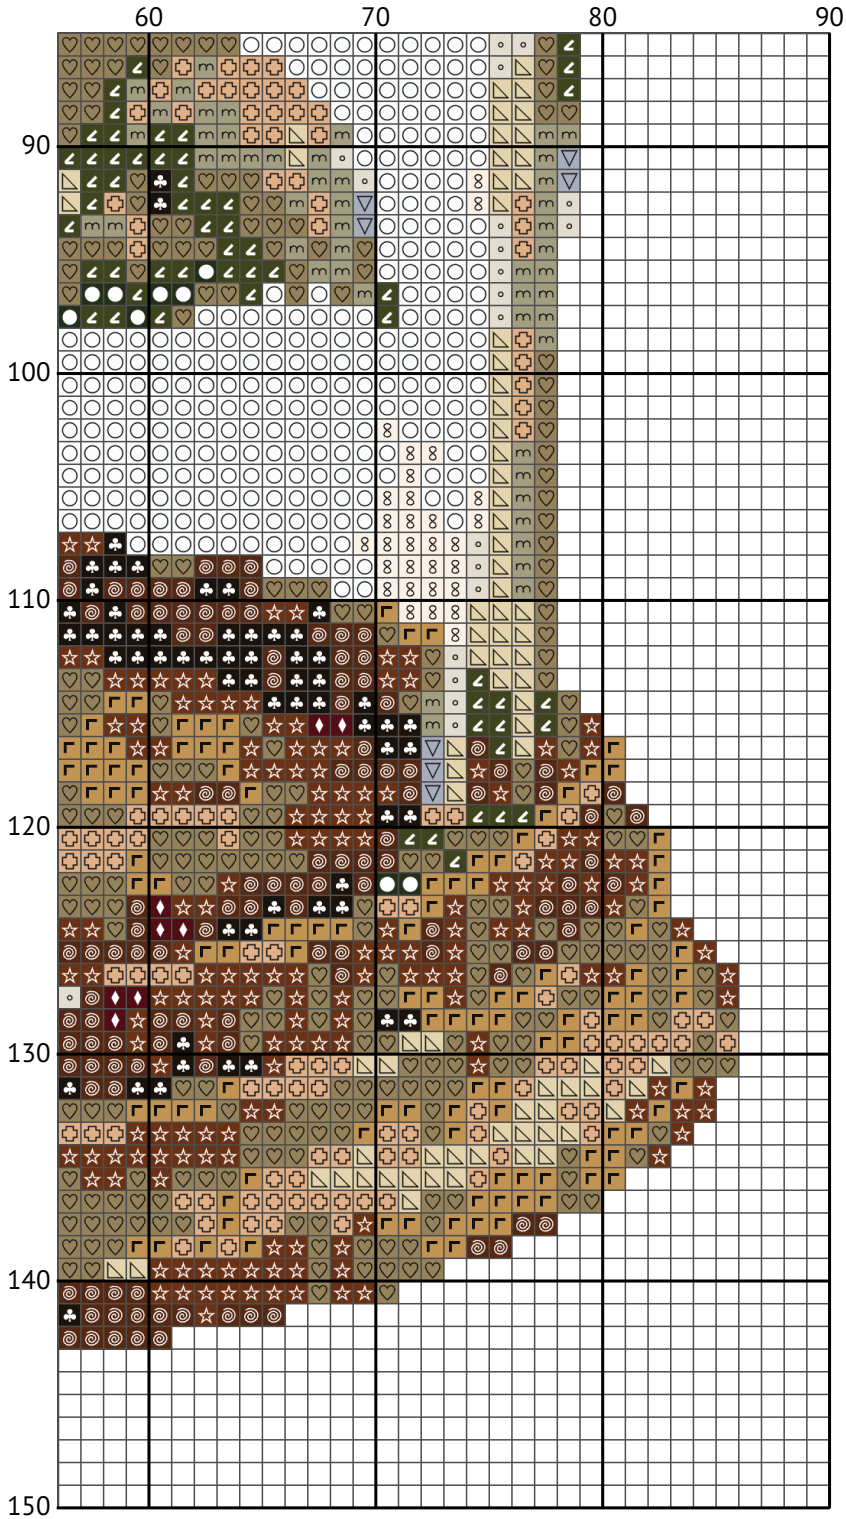

Rose in Glass - Red

Counted Cross-stitch chart

Design size: 90 x 150 stitches

Image Credit: Aurora Craftery

90 x 150 Design measures approximately on fabric:

11ct = 20.78 cm wide X 34.64 cm high

14ct = 16.33 cm wide X 27.21 cm high

16ct = 14.29 cm wide X 23.81 cm high

18ct = 12.7 cm wide X 21.17 cm high

22ct = 10.39 cm wide X 17.32 cm high

28ct = 8.16 cm wide X 13.61 cm high

32ct = 7.14 cm wide X 11.91 cm high

Leave additional 10cm fabric on each side for framing or finishing.

Rose in Glass - Red

Rose in Glass - Red

Rose in Glass - Red

Rose in Glass - Red

Floss list for crosses

11ct = 4 or 3 strands of cross stitch thread.
 14ct = 2 or 3 strands of cross stitch thread.
 16ct = 2 strands of cross stitch thread.
 18ct = 1 or 2 strands of cross stitch thread.
 22ct = 1 or 2 strands of cross stitch thread.
 28ct = 1 strand (if working over 1).
 32ct = 1 strand (if working over 1).

N	Symbol	Number	Name	Stitches
1	<		DMC 150 Dusty Rose - Ultra Very Dark	257
2	(	DMC 351 Coral	195
3	X		DMC 352 Coral - Light	108
4	▽		DMC 415 Pearl Gray	20
5	└		DMC 422 Hazelnut Brown - Light	377
6	☆		DMC 433 Brown - Medium	534
7	7		DMC 760 Salmon	124
8	#		DMC 777 Raspberry - Very Dark	176
9	◎		DMC 801 Coffee Brown - Dark	409
10	◆		DMC 814 Garnet - Dark	264
11	8		DMC 819 Baby Pink - Light	525
12	⊗		DMC 892 Carnation - Medium	163
13	✱		DMC 900 Burnt Orange - Dark	326
14	●		DMC 935 Avocado Green - Dark	147
15	⊕		DMC 945 Tawny	344
16	∩		DMC 3023 Brown Gray - Light	207
17	♥		DMC 3032 Mocha Brown - Medium	899
18	↙		DMC 3051 Green Gray - Dark	466
19	♣		DMC 3371 Black Brown	525
20	◦		DMC 3866 Mocha - Ultra Very Light	174
21	○		DMC B5200 Snow White	2598
22	△		DMC ECRU Ecu	228