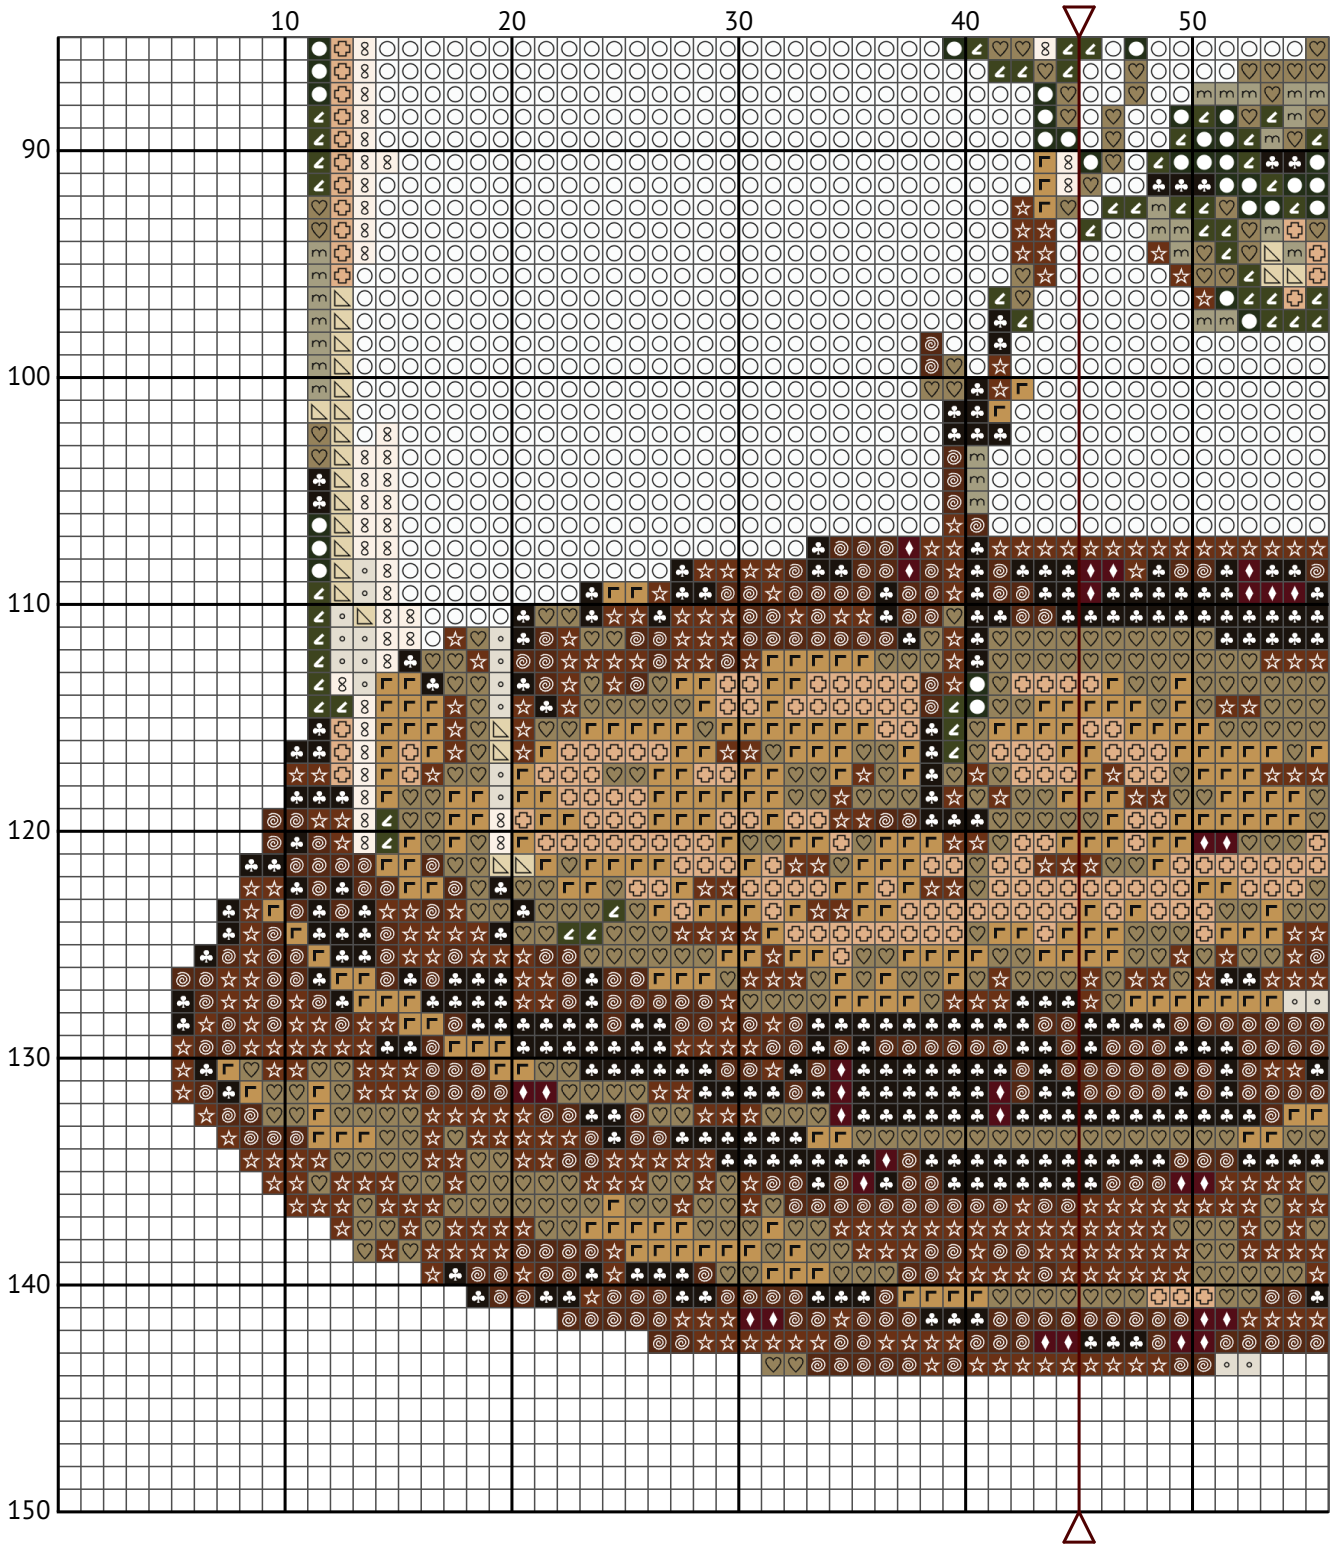

Rose in Glass - Red

Counted Cross-stitch chart

Design size: 90 x 150 stitches

Image Credit: Aurora Craftery

90 x 150 Design measures approximately on fabric:

11ct = 20.78 cm wide X 34.64 cm high

14ct = 16.33 cm wide X 27.21 cm high

16ct = 14.29 cm wide X 23.81 cm high

18ct = 12.7 cm wide X 21.17 cm high

22ct = 10.39 cm wide X 17.32 cm high

28ct = 8.16 cm wide X 13.61 cm high

32ct = 7.14 cm wide X 11.91 cm high

Leave additional 10cm fabric on each side for framing or finishing.

Rose in Glass - Red

Rose in Glass - Red

Rose in Glass - Red

Rose in Glass - Red

Floss list for crosses

11ct = 4 or 3 strands of cross stitch thread.
 14ct = 2 or 3 strands of cross stitch thread.
 16ct = 2 strands of cross stitch thread.
 18ct = 1 or 2 strands of cross stitch thread.
 22ct = 1 or 2 strands of cross stitch thread.
 28ct = 1 strand (if working over 1).
 32ct = 1 strand (if working over 1).

N	Symbol	Number	Name	Stitches
1	<		DMC 150 Dusty Rose - Ultra Very Dark	257
2	(	DMC 351 Coral	195
3	X		DMC 352 Coral - Light	108
4	▽		DMC 415 Pearl Gray	20
5	└		DMC 422 Hazelnut Brown - Light	377
6	☆		DMC 433 Brown - Medium	534
7	7		DMC 760 Salmon	124
8	#		DMC 777 Raspberry - Very Dark	176
9	◎		DMC 801 Coffee Brown - Dark	409
10	◆		DMC 814 Garnet - Dark	264
11	8		DMC 819 Baby Pink - Light	525
12	⊗		DMC 892 Carnation - Medium	163
13	✱		DMC 900 Burnt Orange - Dark	326
14	●		DMC 935 Avocado Green - Dark	147
15	⊕		DMC 945 Tawny	344
16	∩		DMC 3023 Brown Gray - Light	207
17	♥		DMC 3032 Mocha Brown - Medium	899
18	↙		DMC 3051 Green Gray - Dark	466
19	♣		DMC 3371 Black Brown	525
20	◦		DMC 3866 Mocha - Ultra Very Light	174
21	○		DMC B5200 Snow White	2598
22	△		DMC ECRU Ecu	228