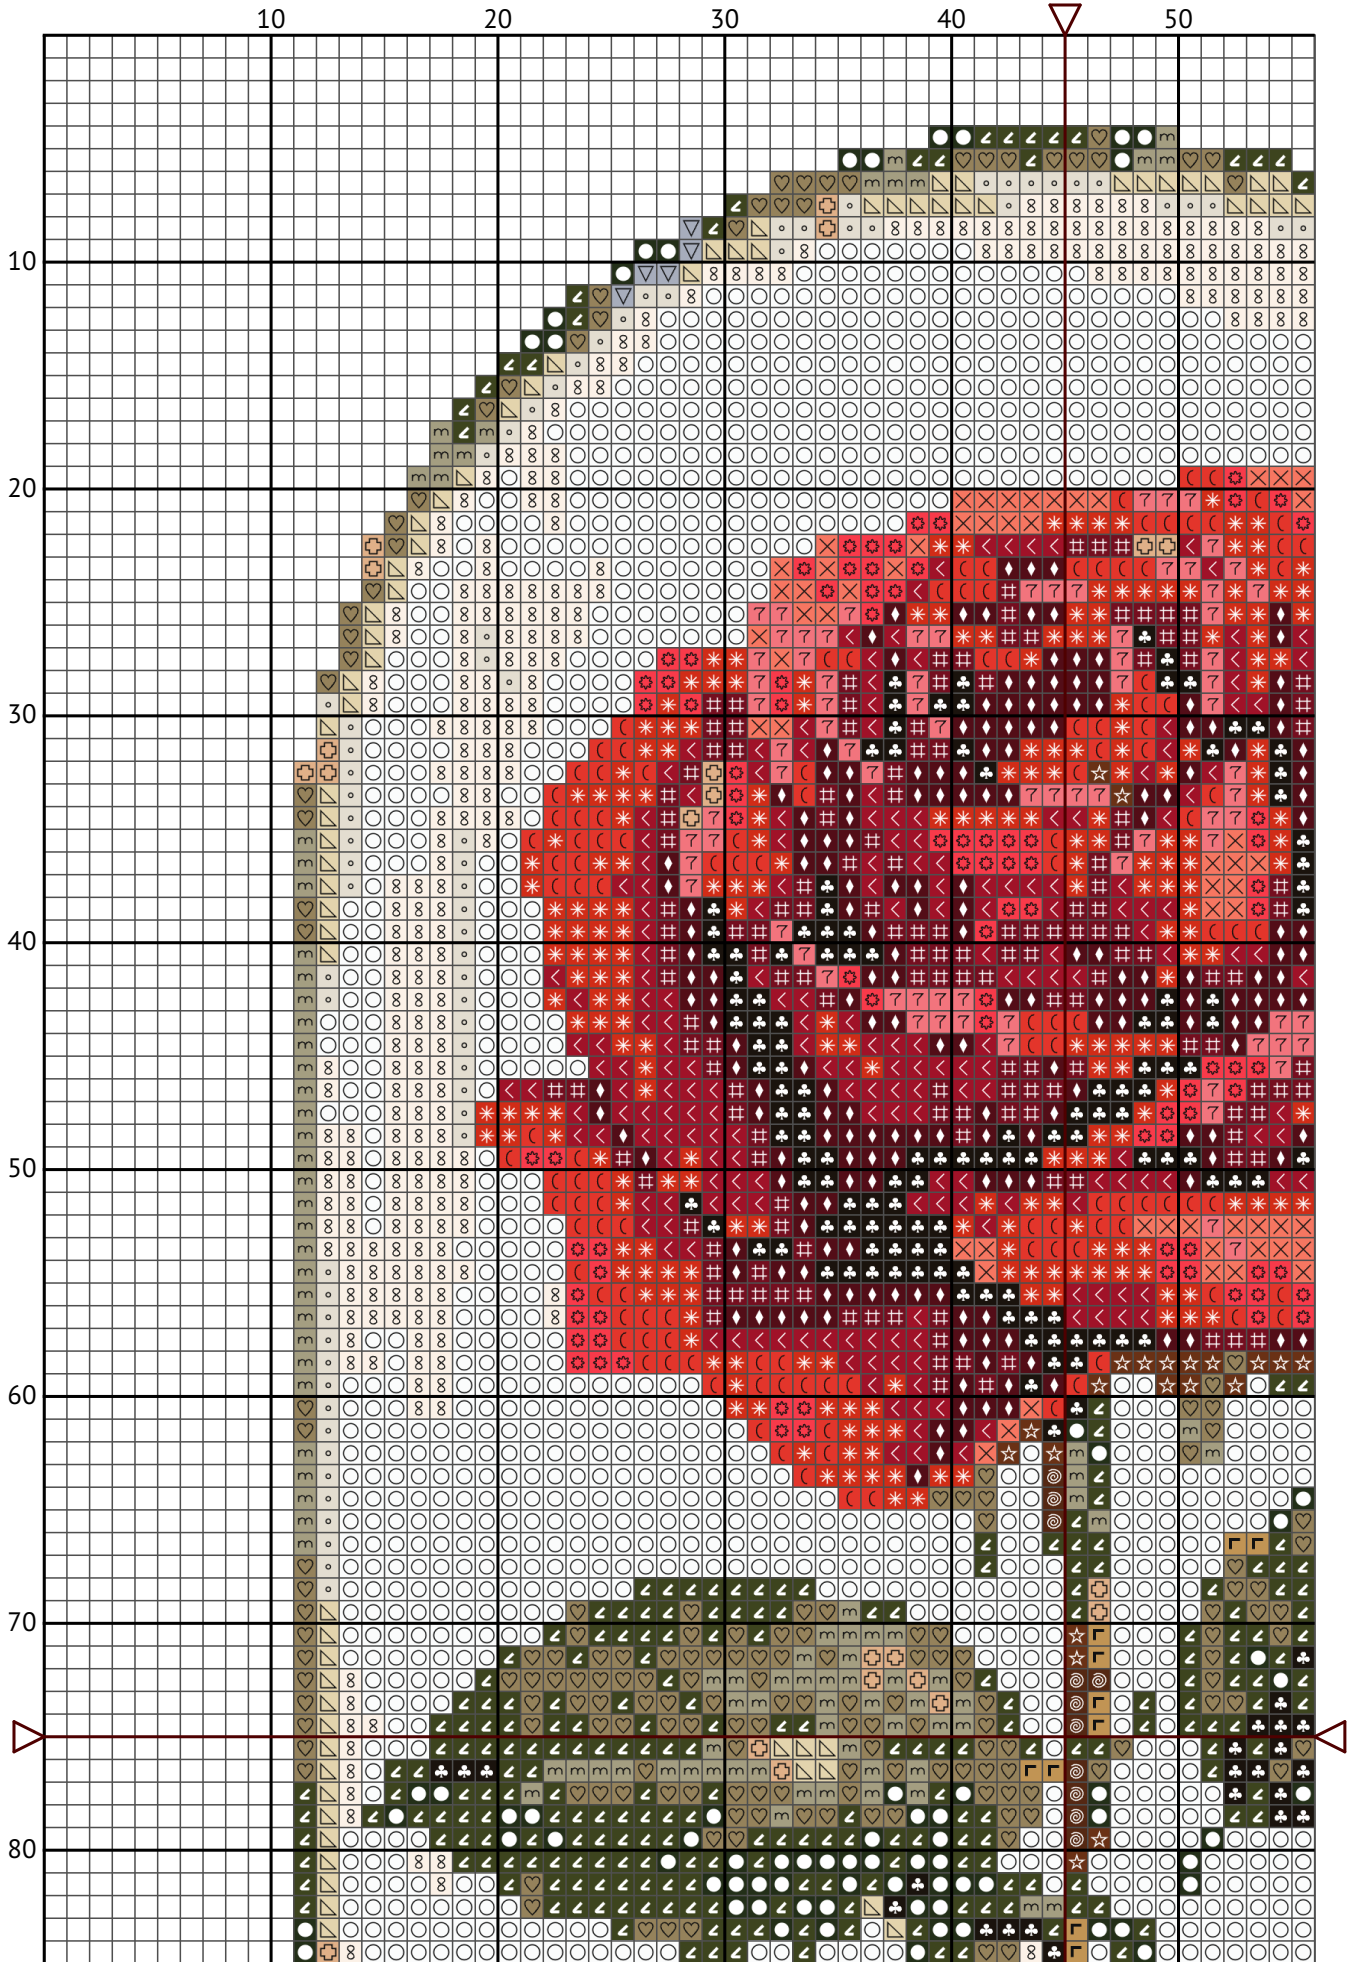

Rose in Glass - Red

Counted Cross-stitch chart

Design size: 90 x 150 stitches

Image Credit: Aurora Craftery

90 x 150 Design measures approximately on fabric:

11ct = 20.78 cm wide X 34.64 cm high

14ct = 16.33 cm wide X 27.21 cm high

16ct = 14.29 cm wide X 23.81 cm high

18ct = 12.7 cm wide X 21.17 cm high

22ct = 10.39 cm wide X 17.32 cm high

28ct = 8.16 cm wide X 13.61 cm high

32ct = 7.14 cm wide X 11.91 cm high

Leave additional 10cm fabric on each side for framing or finishing.

Rose in Glass - Red

Rose in Glass - Red

Rose in Glass - Red

Rose in Glass - Red

Floss list for crosses

11ct = 4 or 3 strands of cross stitch thread.
 14ct = 2 or 3 strands of cross stitch thread.
 16ct = 2 strands of cross stitch thread.
 18ct = 1 or 2 strands of cross stitch thread.
 22ct = 1 or 2 strands of cross stitch thread.
 28ct = 1 strand (if working over 1).
 32ct = 1 strand (if working over 1).

N	Symbol	Number	Name	Stitches
1	<		DMC 150 Dusty Rose - Ultra Very Dark	257
2	(	DMC 351 Coral	195
3	X		DMC 352 Coral - Light	108
4	▽		DMC 415 Pearl Gray	20
5	└		DMC 422 Hazelnut Brown - Light	377
6	☆		DMC 433 Brown - Medium	534
7	7		DMC 760 Salmon	124
8	#		DMC 777 Raspberry - Very Dark	176
9	◎		DMC 801 Coffee Brown - Dark	409
10	◆		DMC 814 Garnet - Dark	264
11	8		DMC 819 Baby Pink - Light	525
12	⊗		DMC 892 Carnation - Medium	163
13	✱		DMC 900 Burnt Orange - Dark	326
14	●		DMC 935 Avocado Green - Dark	147
15	⊕		DMC 945 Tawny	344
16	∩		DMC 3023 Brown Gray - Light	207
17	♥		DMC 3032 Mocha Brown - Medium	899
18	↙		DMC 3051 Green Gray - Dark	466
19	♣		DMC 3371 Black Brown	525
20	◦		DMC 3866 Mocha - Ultra Very Light	174
21	○		DMC B5200 Snow White	2598
22	△		DMC ECRU Ecu	228