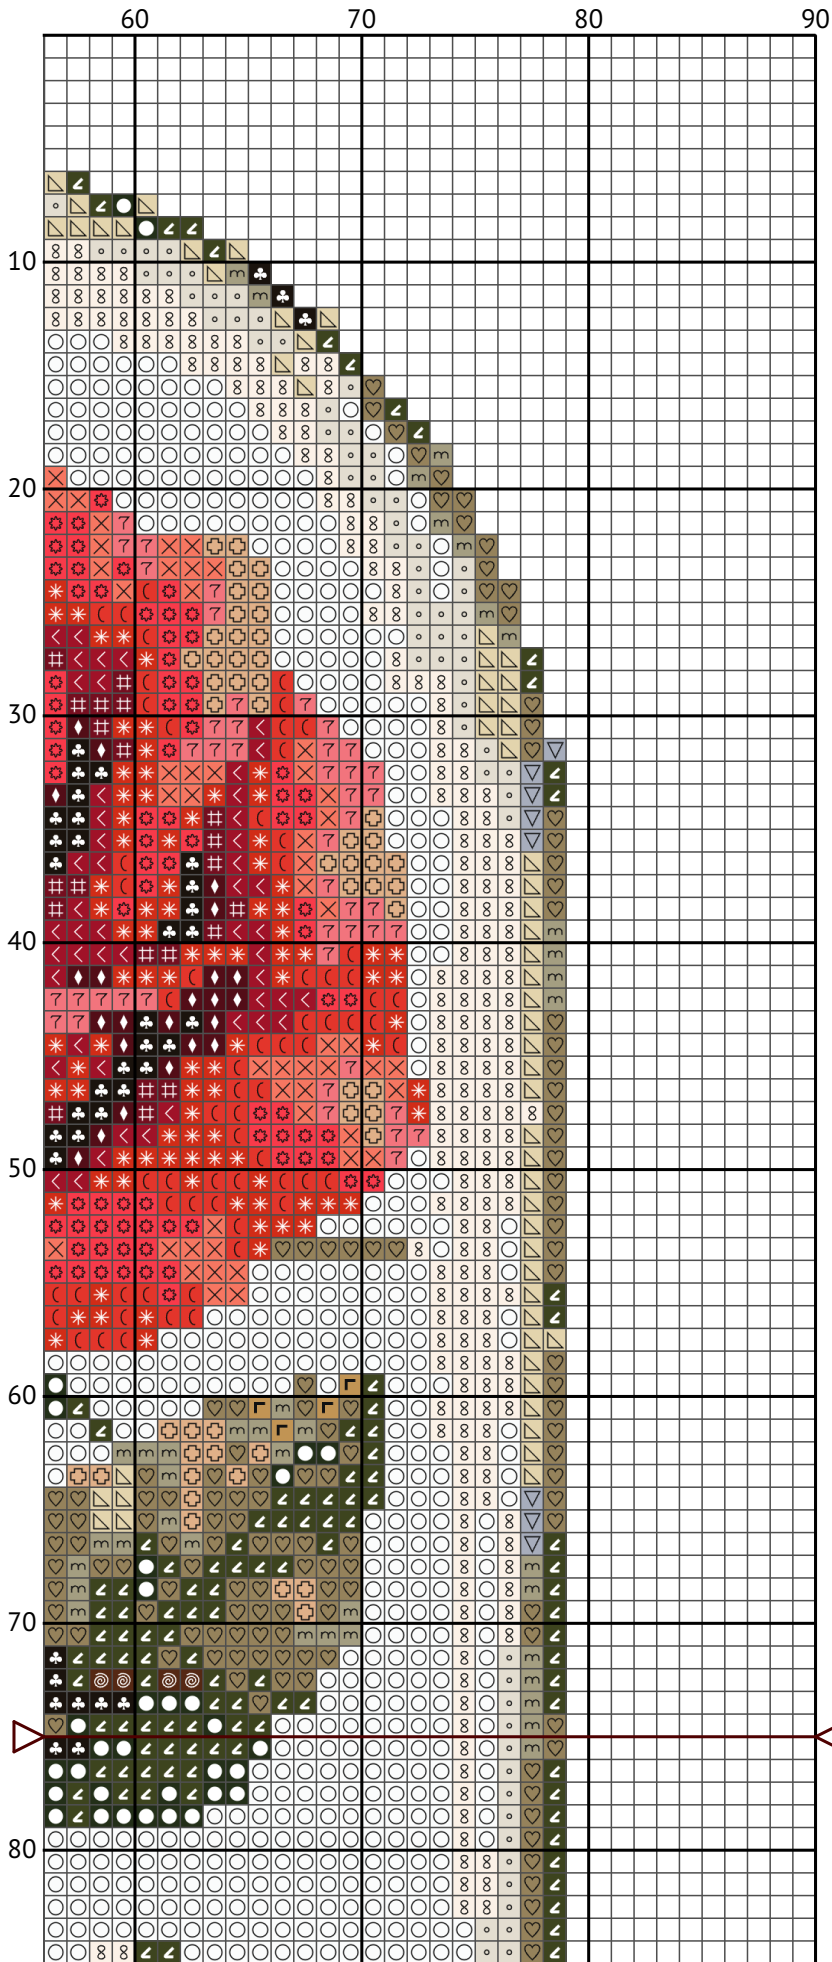

Rose in Glass - Red

Counted Cross-stitch chart

Design size: 90 x 150 stitches

Image Credit: Aurora Craftery

90 x 150 Design measures approximately on fabric:

11ct = 20.78 cm wide X 34.64 cm high

14ct = 16.33 cm wide X 27.21 cm high

16ct = 14.29 cm wide X 23.81 cm high

18ct = 12.7 cm wide X 21.17 cm high

22ct = 10.39 cm wide X 17.32 cm high

28ct = 8.16 cm wide X 13.61 cm high

32ct = 7.14 cm wide X 11.91 cm high

Leave additional 10cm fabric on each side for framing or finishing.

Rose in Glass - Red

Rose in Glass - Red

Rose in Glass - Red

Rose in Glass - Red

Floss list for crosses

11ct = 4 or 3 strands of cross stitch thread.
 14ct = 2 or 3 strands of cross stitch thread.
 16ct = 2 strands of cross stitch thread.
 18ct = 1 or 2 strands of cross stitch thread.
 22ct = 1 or 2 strands of cross stitch thread.
 28ct = 1 strand (if working over 1).
 32ct = 1 strand (if working over 1).

N	Symbol	Number	Name	Stitches
1	<		DMC 150 Dusty Rose - Ultra Very Dark	257
2	(	DMC 351 Coral	195
3	X		DMC 352 Coral - Light	108
4	▽		DMC 415 Pearl Gray	20
5	└		DMC 422 Hazelnut Brown - Light	377
6	☆		DMC 433 Brown - Medium	534
7	7		DMC 760 Salmon	124
8	#		DMC 777 Raspberry - Very Dark	176
9	◎		DMC 801 Coffee Brown - Dark	409
10	◆		DMC 814 Garnet - Dark	264
11	8		DMC 819 Baby Pink - Light	525
12	⊗		DMC 892 Carnation - Medium	163
13	✱		DMC 900 Burnt Orange - Dark	326
14	●		DMC 935 Avocado Green - Dark	147
15	⊕		DMC 945 Tawny	344
16	∩		DMC 3023 Brown Gray - Light	207
17	♥		DMC 3032 Mocha Brown - Medium	899
18	↙		DMC 3051 Green Gray - Dark	466
19	♣		DMC 3371 Black Brown	525
20	◦		DMC 3866 Mocha - Ultra Very Light	174
21	○		DMC B5200 Snow White	2598
22	△		DMC ECRU Ecu	228