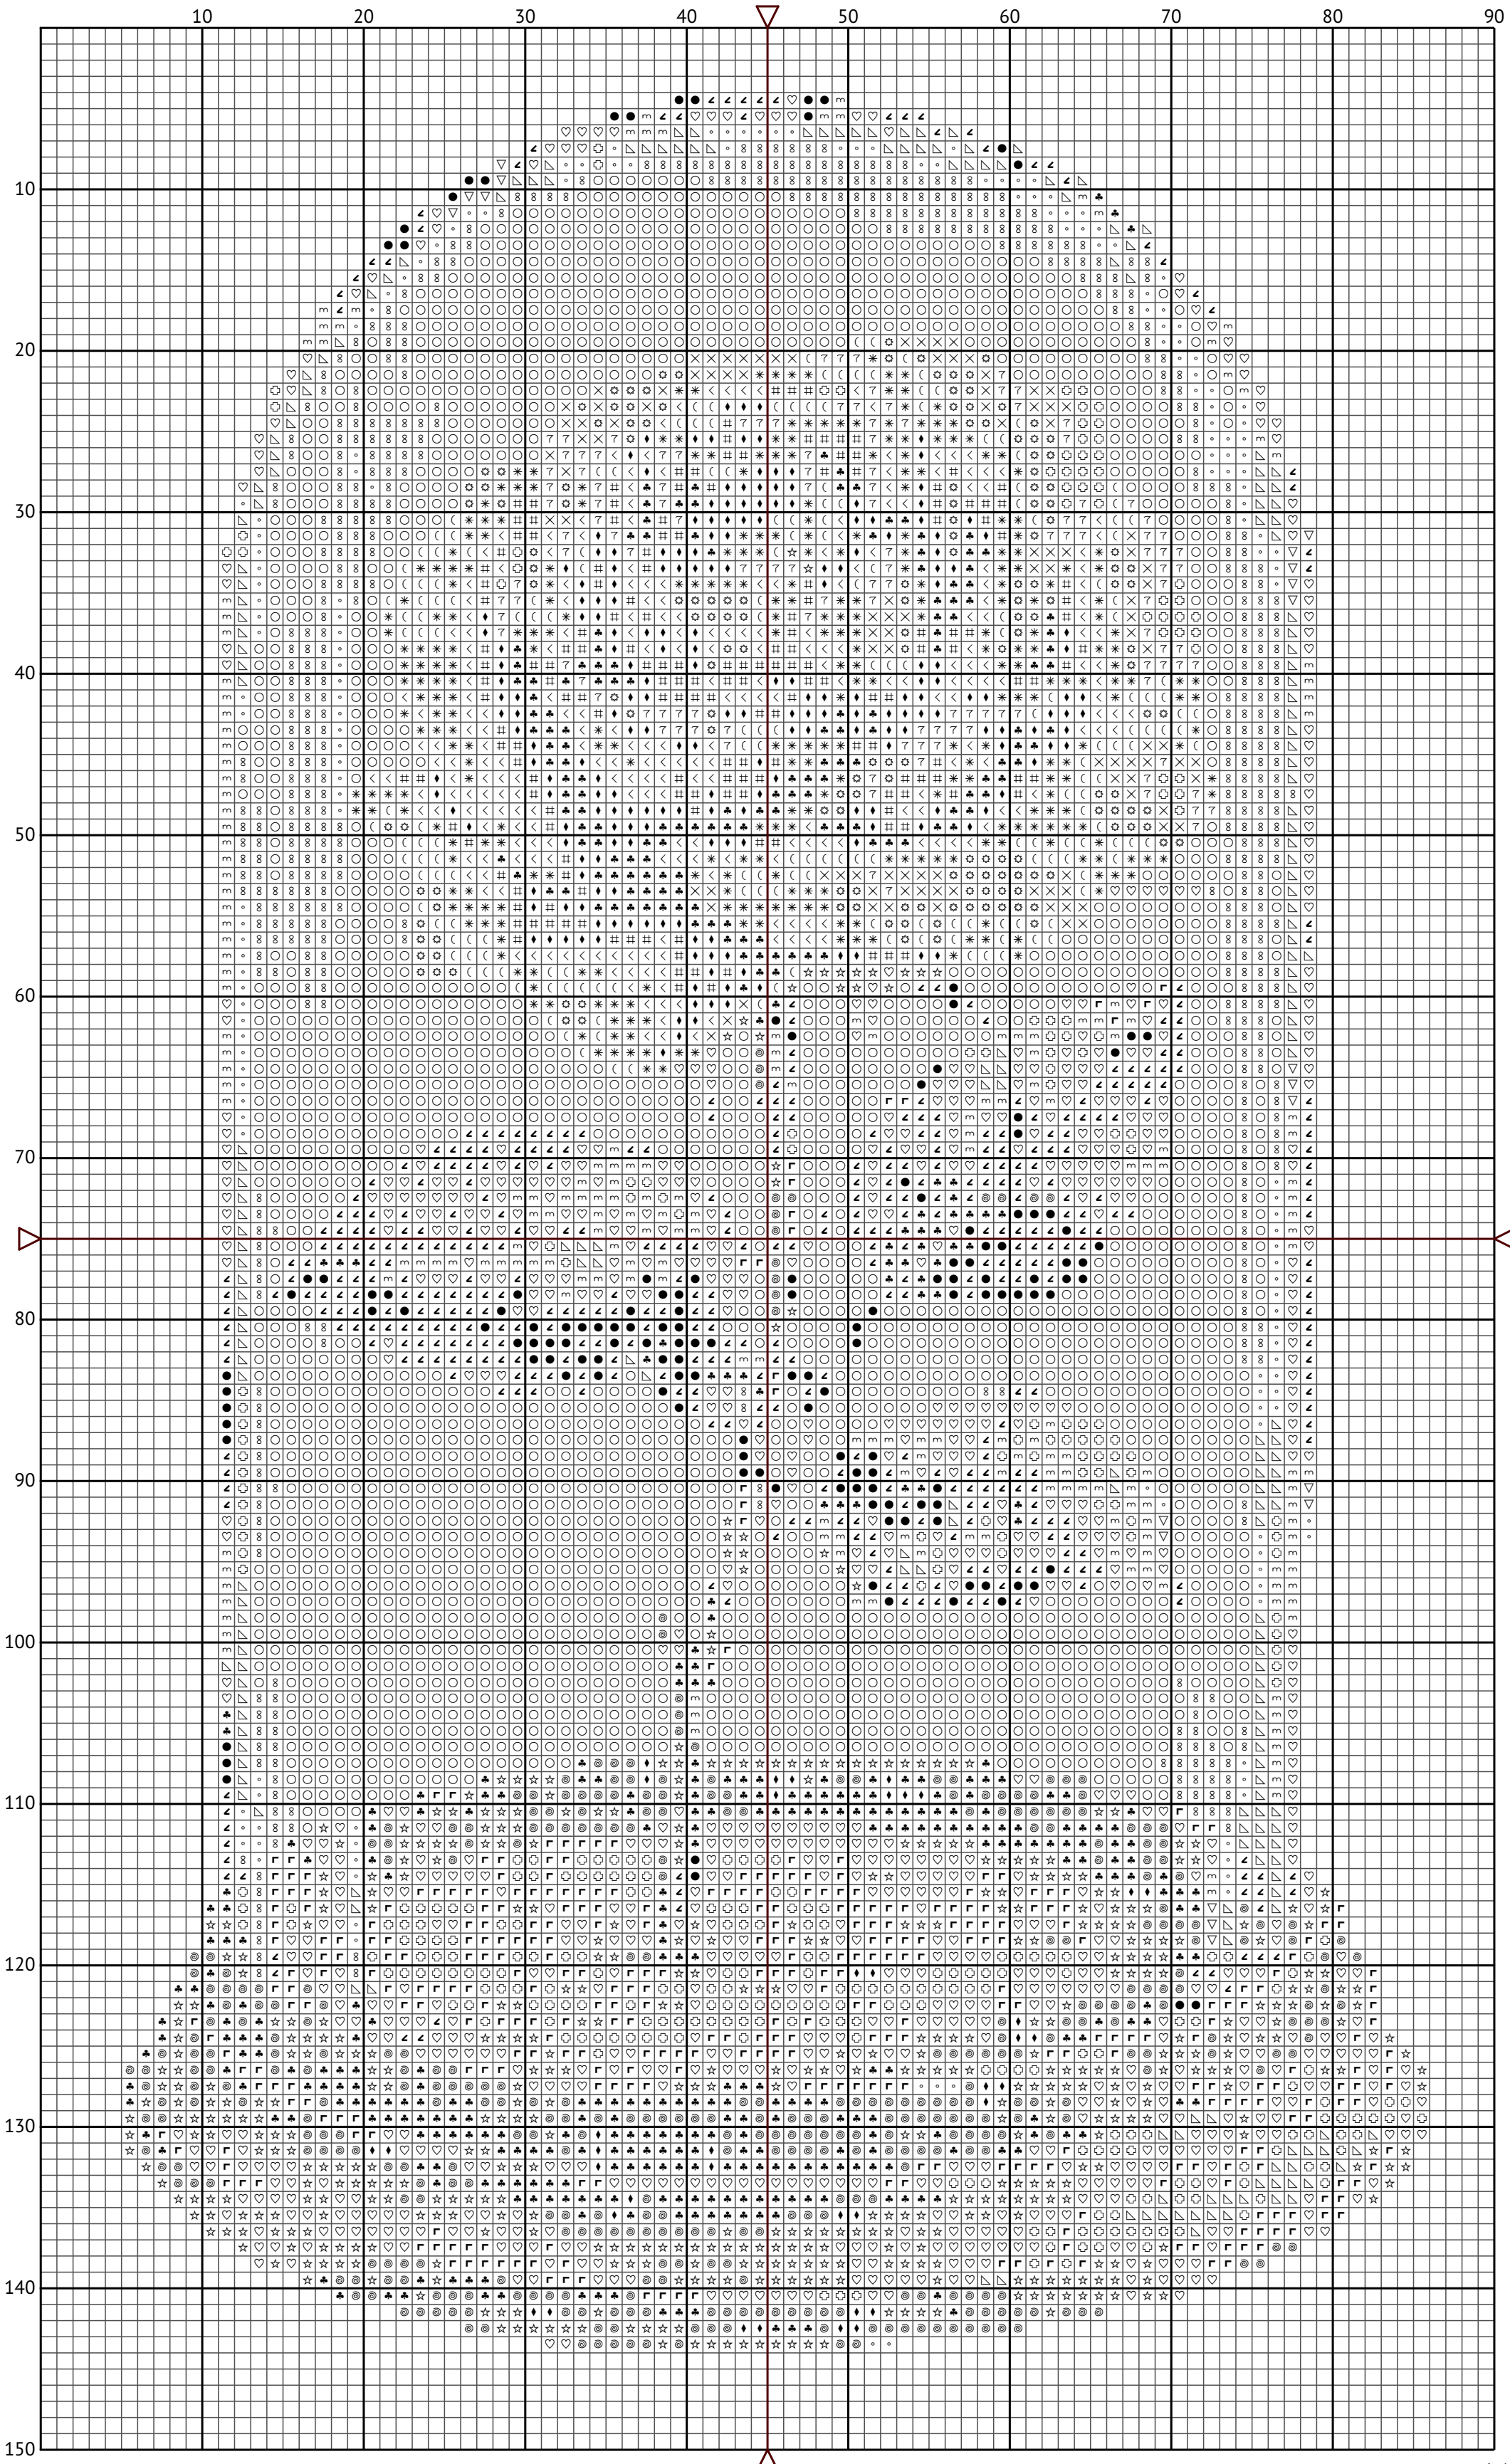

Rose in Glass - Red

Rose in Glass - Red

Symbol	Number	Name
<	DMC 150	Dusty Rose - Ultra Very Dark
(DMC 351	Coral
×	DMC 352	Coral - Light
▽	DMC 415	Pearl Gray
▣	DMC 422	Hazelnut Brown - Light
☆	DMC 433	Brown - Medium
7	DMC 760	Salmon
≡	DMC 777	Raspberry - Very Dark
@	DMC 801	Coffee Brown - Dark
◆	DMC 814	Garnet - Dark
8	DMC 819	Baby Pink - Light
⊗	DMC 892	Carnation - Medium
*	DMC 900	Burnt Orange - Dark
●	DMC 935	Avocado Green - Dark
⊕	DMC 945	Tawny
m	DMC 3023	Brown Gray - Light
♥	DMC 3032	Mocha Brown - Medium
⚡	DMC 3051	Green Gray - Dark
♣	DMC 3371	Black Brown
◦	DMC 3866	Mocha - Ultra Very Light
○	DMC B5200	Snow White
△	DMC ECRU	Ecu