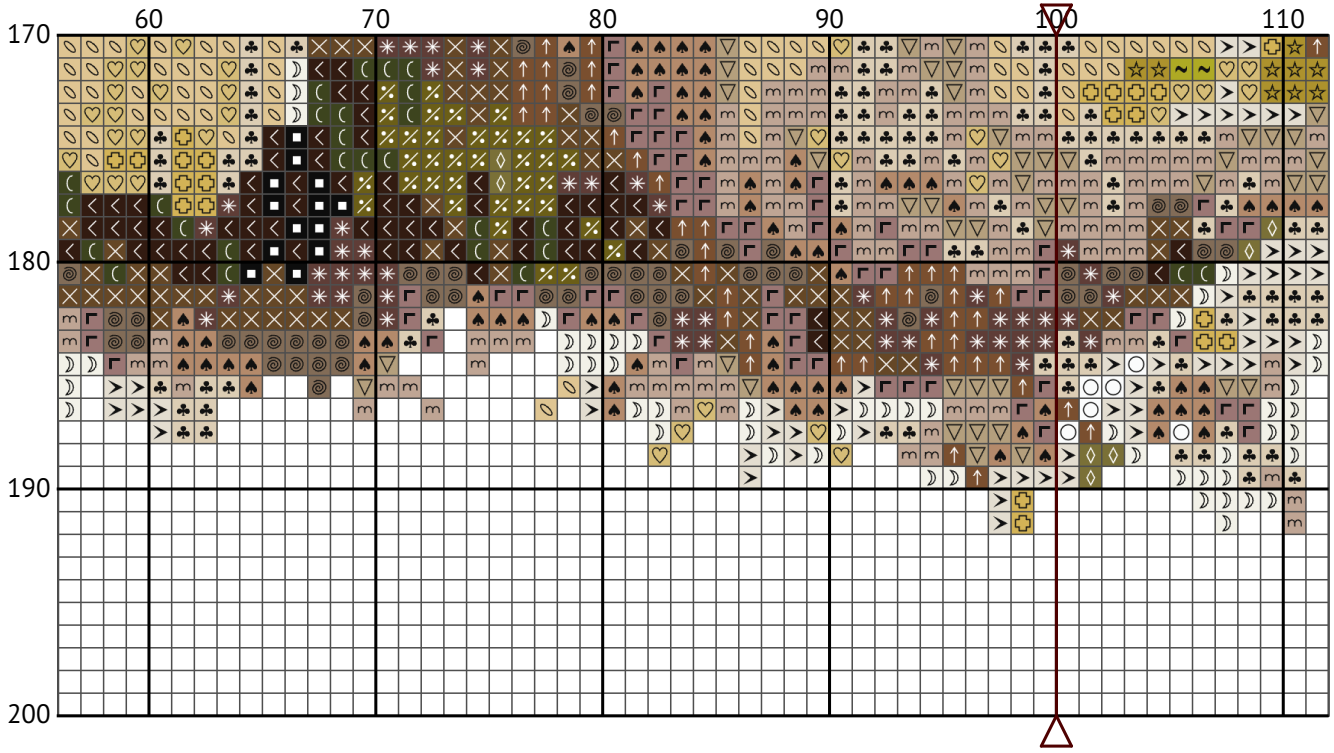

Maltese Poodle

Counted cross-stitch chart

Design size: 200 x 200 stitches

Image credit: Fageg Creative

200 x 200 measures approximately on fabric:

11ct = 46.18cm x 46.18cm

14ct = 36.29cm x 36.29cm

16ct = 31.75cm x 31.75cm

Maltese Poodle

Maltese Poodle

Maltese Poodle

Maltese Poodle

Maltese Poodle

Maltese Poodle

Maltese Poodle

Floss list for crosses

11ct = 4 or 3 strands of cross stitch thread.
 14ct = 2 or 3 strands of cross stitch thread.
 16ct = 2 strands of cross stitch thread.
 18ct = 1 or 2 strands of cross stitch thread.
 22ct = 1 or 2 strands of cross stitch thread.
 28ct = 1 strand (if working over 1).
 32ct = 1 strand (if working over 1).

N	Symbol	Number	Name	Stitches
1		 DMC 06	Driftwood - Medium Light	2272
2		 DMC 07	Driftwood	1049
3		 DMC 166	Moss Green - Medium Light	364
4		 DMC 310	Black	212
5		 DMC 471	Avocado Green - Very Light	388
6		 DMC 610	Drab Brown - Dark	464
7		 DMC 732	Olive Green	532
8		 DMC 733	Olive Green - Medium	853
9		 DMC 739	Tan - Ultra Very Light	1051
10		 DMC 779	Cocoa - Dark	642
11		 DMC 834	Golden Olive - Very Light	602
12		 DMC 938	Coffee Brown - Ultra Dark	489
13		 DMC 3012	Khaki Green - Medium	625
14		 DMC 3033	Mocha Brown - Very Light	2711
15		 DMC 3047	Yellow Beige - Light	975
16		 DMC 3051	Green Gray - Dark	395
17		 DMC 3752	Antique Blue - Very Light	244
18		 DMC 3761	Sky Blue - Light	331
19		 DMC 3782	Mocha Brown - Light	1546
20		 DMC 3861	Cocoa - Light	1330
21		 DMC 3862	Mocha Beige - Dark	859
22		 DMC 3864	Mocha Beige - Light	1308
23		 DMC 3865	Winter White	1413
24		 DMC 3866	Mocha - Ultra Very Light	3055
25		 DMC B5200	Snow White	393