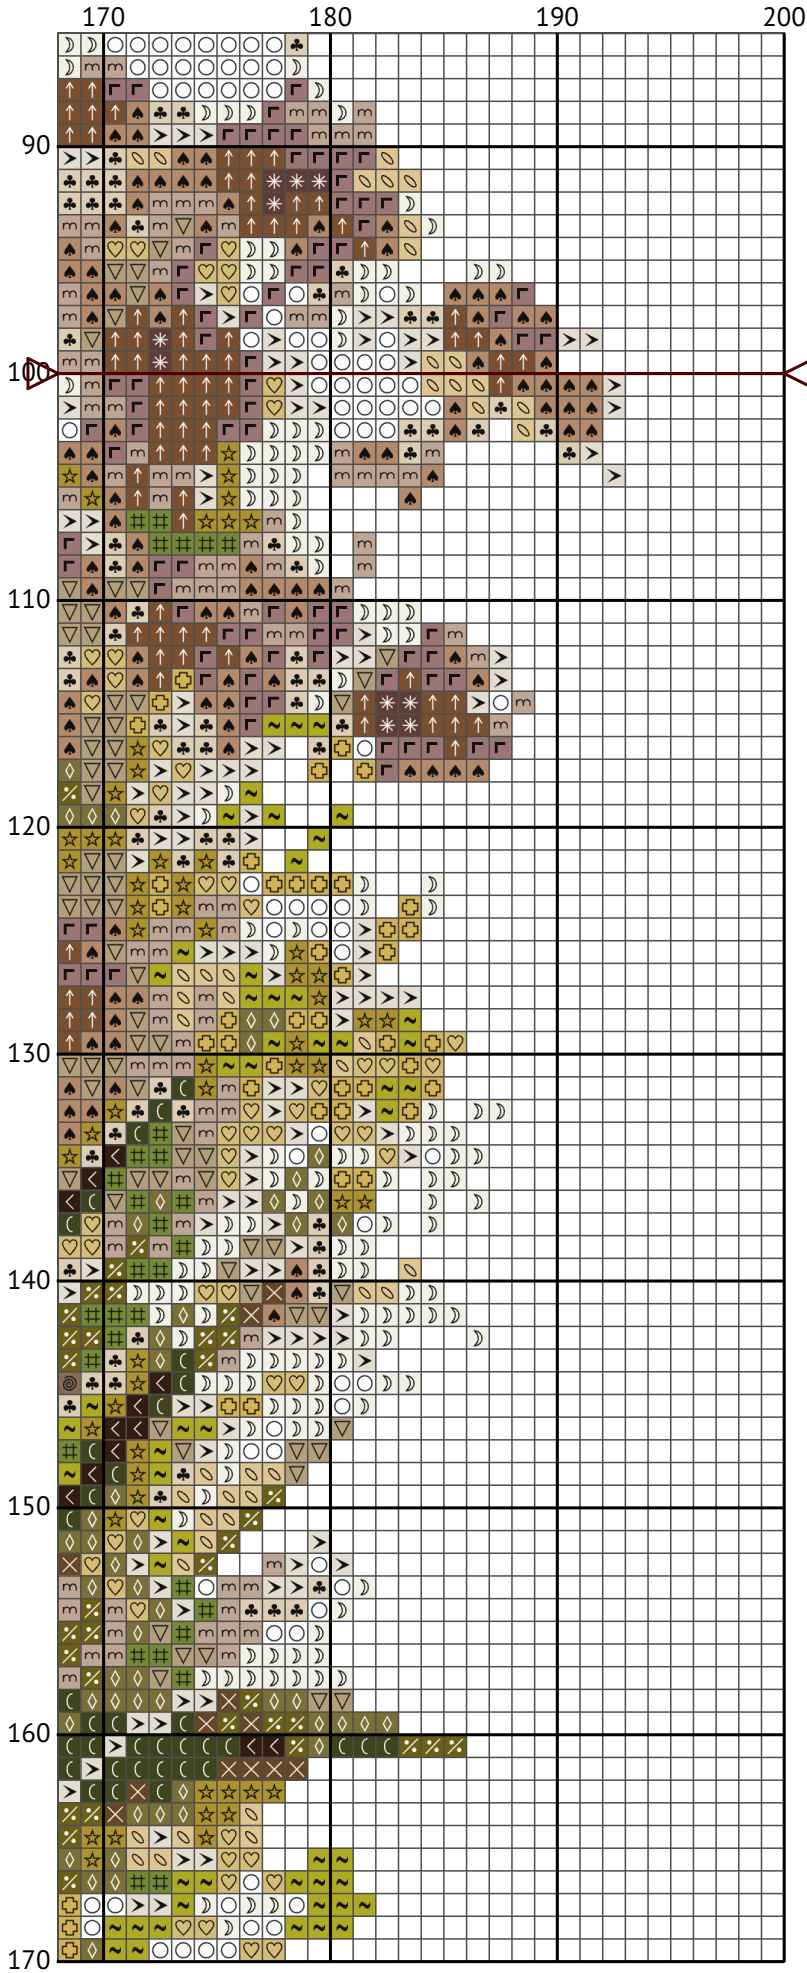

Maltese Poodle

Counted cross-stitch chart

Design size: 200 x 200 stitches

Image credit: Fageg Creative

200 x 200 measures approximately on fabric:

11ct = 46.18cm x 46.18cm

14ct = 36.29cm x 36.29cm

16ct = 31.75cm x 31.75cm

Maltese Poodle

Maltese Poodle

Maltese Poodle

Maltese Poodle

Maltese Poodle

Maltese Poodle

Maltese Poodle

Floss list for crosses

11ct = 4 or 3 strands of cross stitch thread.
 14ct = 2 or 3 strands of cross stitch thread.
 16ct = 2 strands of cross stitch thread.
 18ct = 1 or 2 strands of cross stitch thread.
 22ct = 1 or 2 strands of cross stitch thread.
 28ct = 1 strand (if working over 1).
 32ct = 1 strand (if working over 1).

N	Symbol	Number	Name	Stitches
1		 DMC 06	Driftwood - Medium Light	2272
2		 DMC 07	Driftwood	1049
3		 DMC 166	Moss Green - Medium Light	364
4		 DMC 310	Black	212
5		 DMC 471	Avocado Green - Very Light	388
6		 DMC 610	Drab Brown - Dark	464
7		 DMC 732	Olive Green	532
8		 DMC 733	Olive Green - Medium	853
9		 DMC 739	Tan - Ultra Very Light	1051
10		 DMC 779	Cocoa - Dark	642
11		 DMC 834	Golden Olive - Very Light	602
12		 DMC 938	Coffee Brown - Ultra Dark	489
13		 DMC 3012	Khaki Green - Medium	625
14		 DMC 3033	Mocha Brown - Very Light	2711
15		 DMC 3047	Yellow Beige - Light	975
16		 DMC 3051	Green Gray - Dark	395
17		 DMC 3752	Antique Blue - Very Light	244
18		 DMC 3761	Sky Blue - Light	331
19		 DMC 3782	Mocha Brown - Light	1546
20		 DMC 3861	Cocoa - Light	1330
21		 DMC 3862	Mocha Beige - Dark	859
22		 DMC 3864	Mocha Beige - Light	1308
23		 DMC 3865	Winter White	1413
24		 DMC 3866	Mocha - Ultra Very Light	3055
25		 DMC B5200	Snow White	393