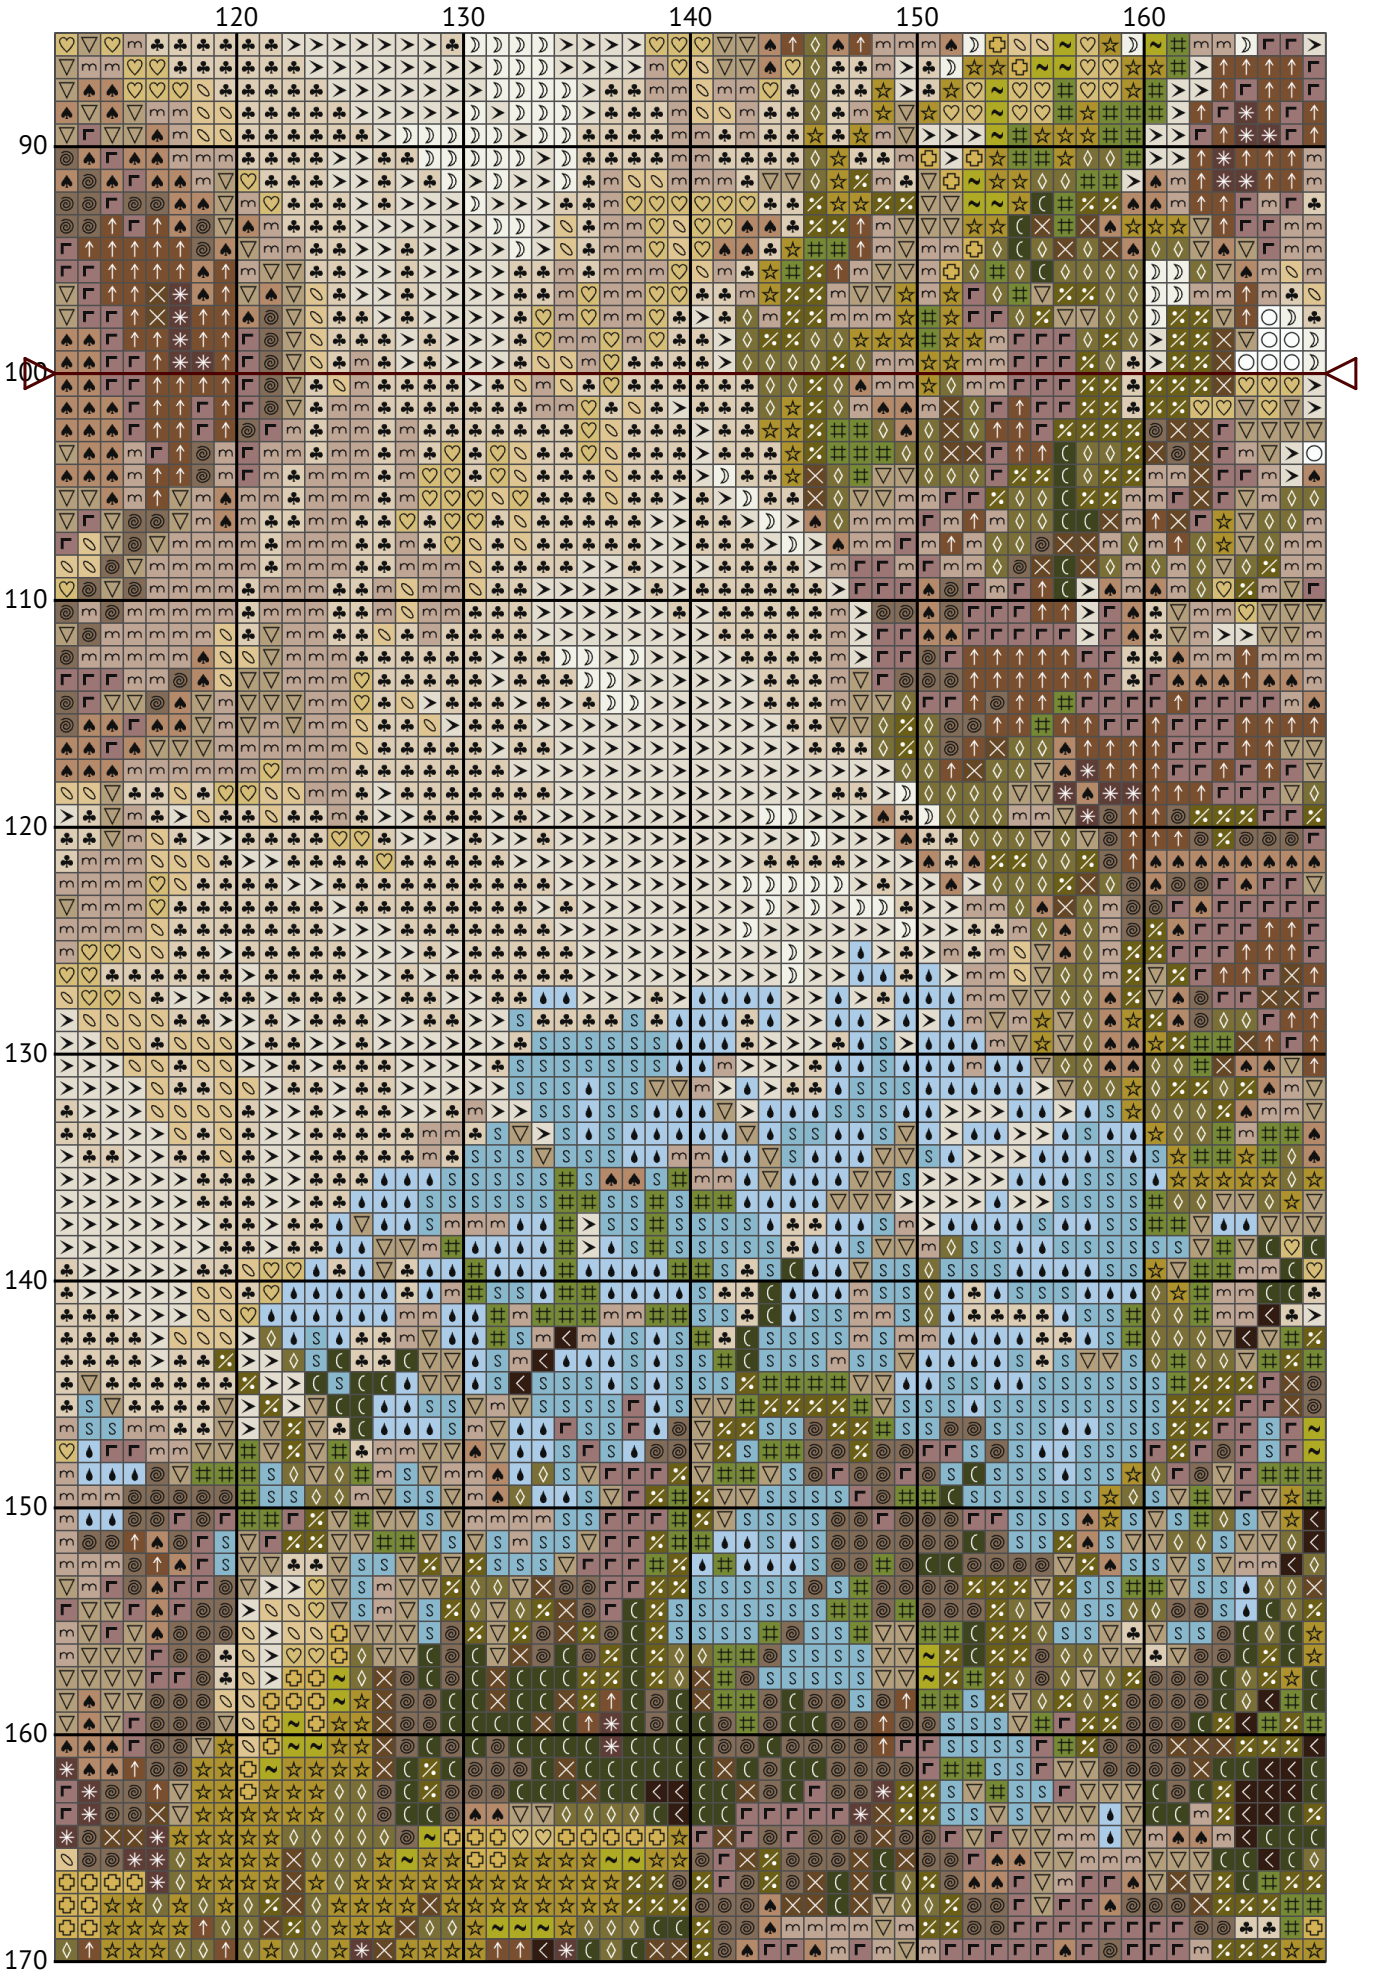

Maltese Poodle

Counted cross-stitch chart

Design size: 200 x 200 stitches

Image credit: Fageg Creative

200 x 200 measures approximately on fabric:

11ct = 46.18cm x 46.18cm

14ct = 36.29cm x 36.29cm

16ct = 31.75cm x 31.75cm

Maltese Poodle

Maltese Poodle

Maltese Poodle

Maltese Poodle

Maltese Poodle

Maltese Poodle

Maltese Poodle

Floss list for crosses

11ct = 4 or 3 strands of cross stitch thread.
 14ct = 2 or 3 strands of cross stitch thread.
 16ct = 2 strands of cross stitch thread.
 18ct = 1 or 2 strands of cross stitch thread.
 22ct = 1 or 2 strands of cross stitch thread.
 28ct = 1 strand (if working over 1).
 32ct = 1 strand (if working over 1).

N	Symbol	Number	Name	Stitches
1		 DMC 06	Driftwood - Medium Light	2272
2		 DMC 07	Driftwood	1049
3		 DMC 166	Moss Green - Medium Light	364
4		 DMC 310	Black	212
5		 DMC 471	Avocado Green - Very Light	388
6		 DMC 610	Drab Brown - Dark	464
7		 DMC 732	Olive Green	532
8		 DMC 733	Olive Green - Medium	853
9		 DMC 739	Tan - Ultra Very Light	1051
10		 DMC 779	Cocoa - Dark	642
11		 DMC 834	Golden Olive - Very Light	602
12		 DMC 938	Coffee Brown - Ultra Dark	489
13		 DMC 3012	Khaki Green - Medium	625
14		 DMC 3033	Mocha Brown - Very Light	2711
15		 DMC 3047	Yellow Beige - Light	975
16		 DMC 3051	Green Gray - Dark	395
17		 DMC 3752	Antique Blue - Very Light	244
18		 DMC 3761	Sky Blue - Light	331
19		 DMC 3782	Mocha Brown - Light	1546
20		 DMC 3861	Cocoa - Light	1330
21		 DMC 3862	Mocha Beige - Dark	859
22		 DMC 3864	Mocha Beige - Light	1308
23		 DMC 3865	Winter White	1413
24		 DMC 3866	Mocha - Ultra Very Light	3055
25		 DMC B5200	Snow White	393