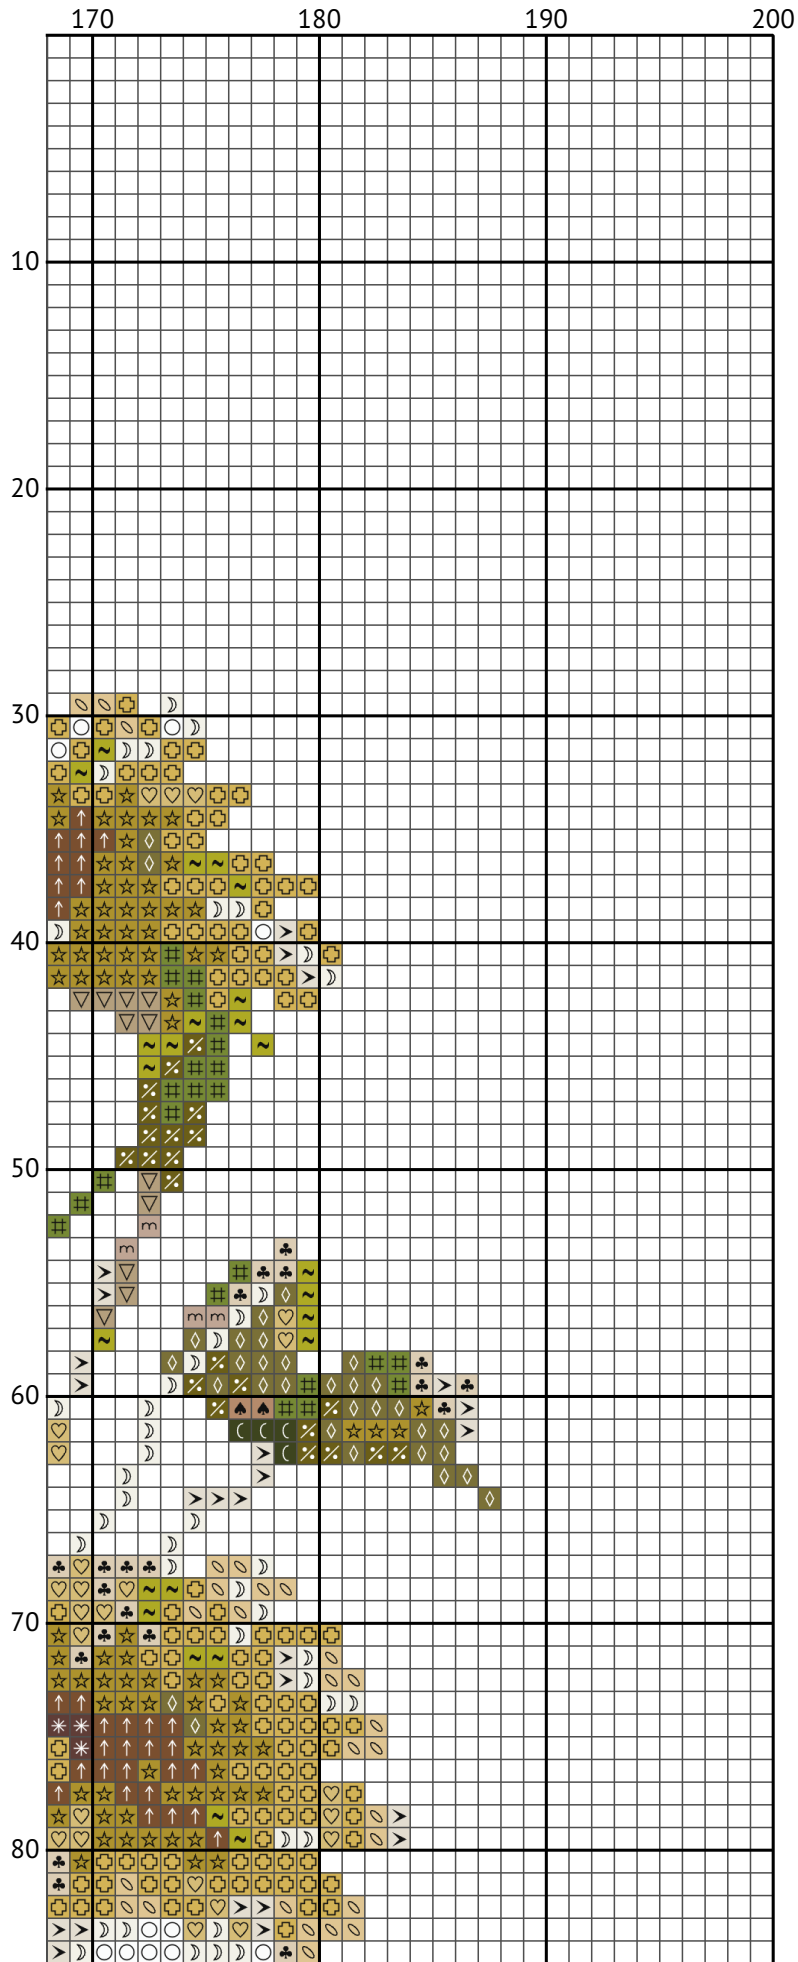

Maltese Poodle