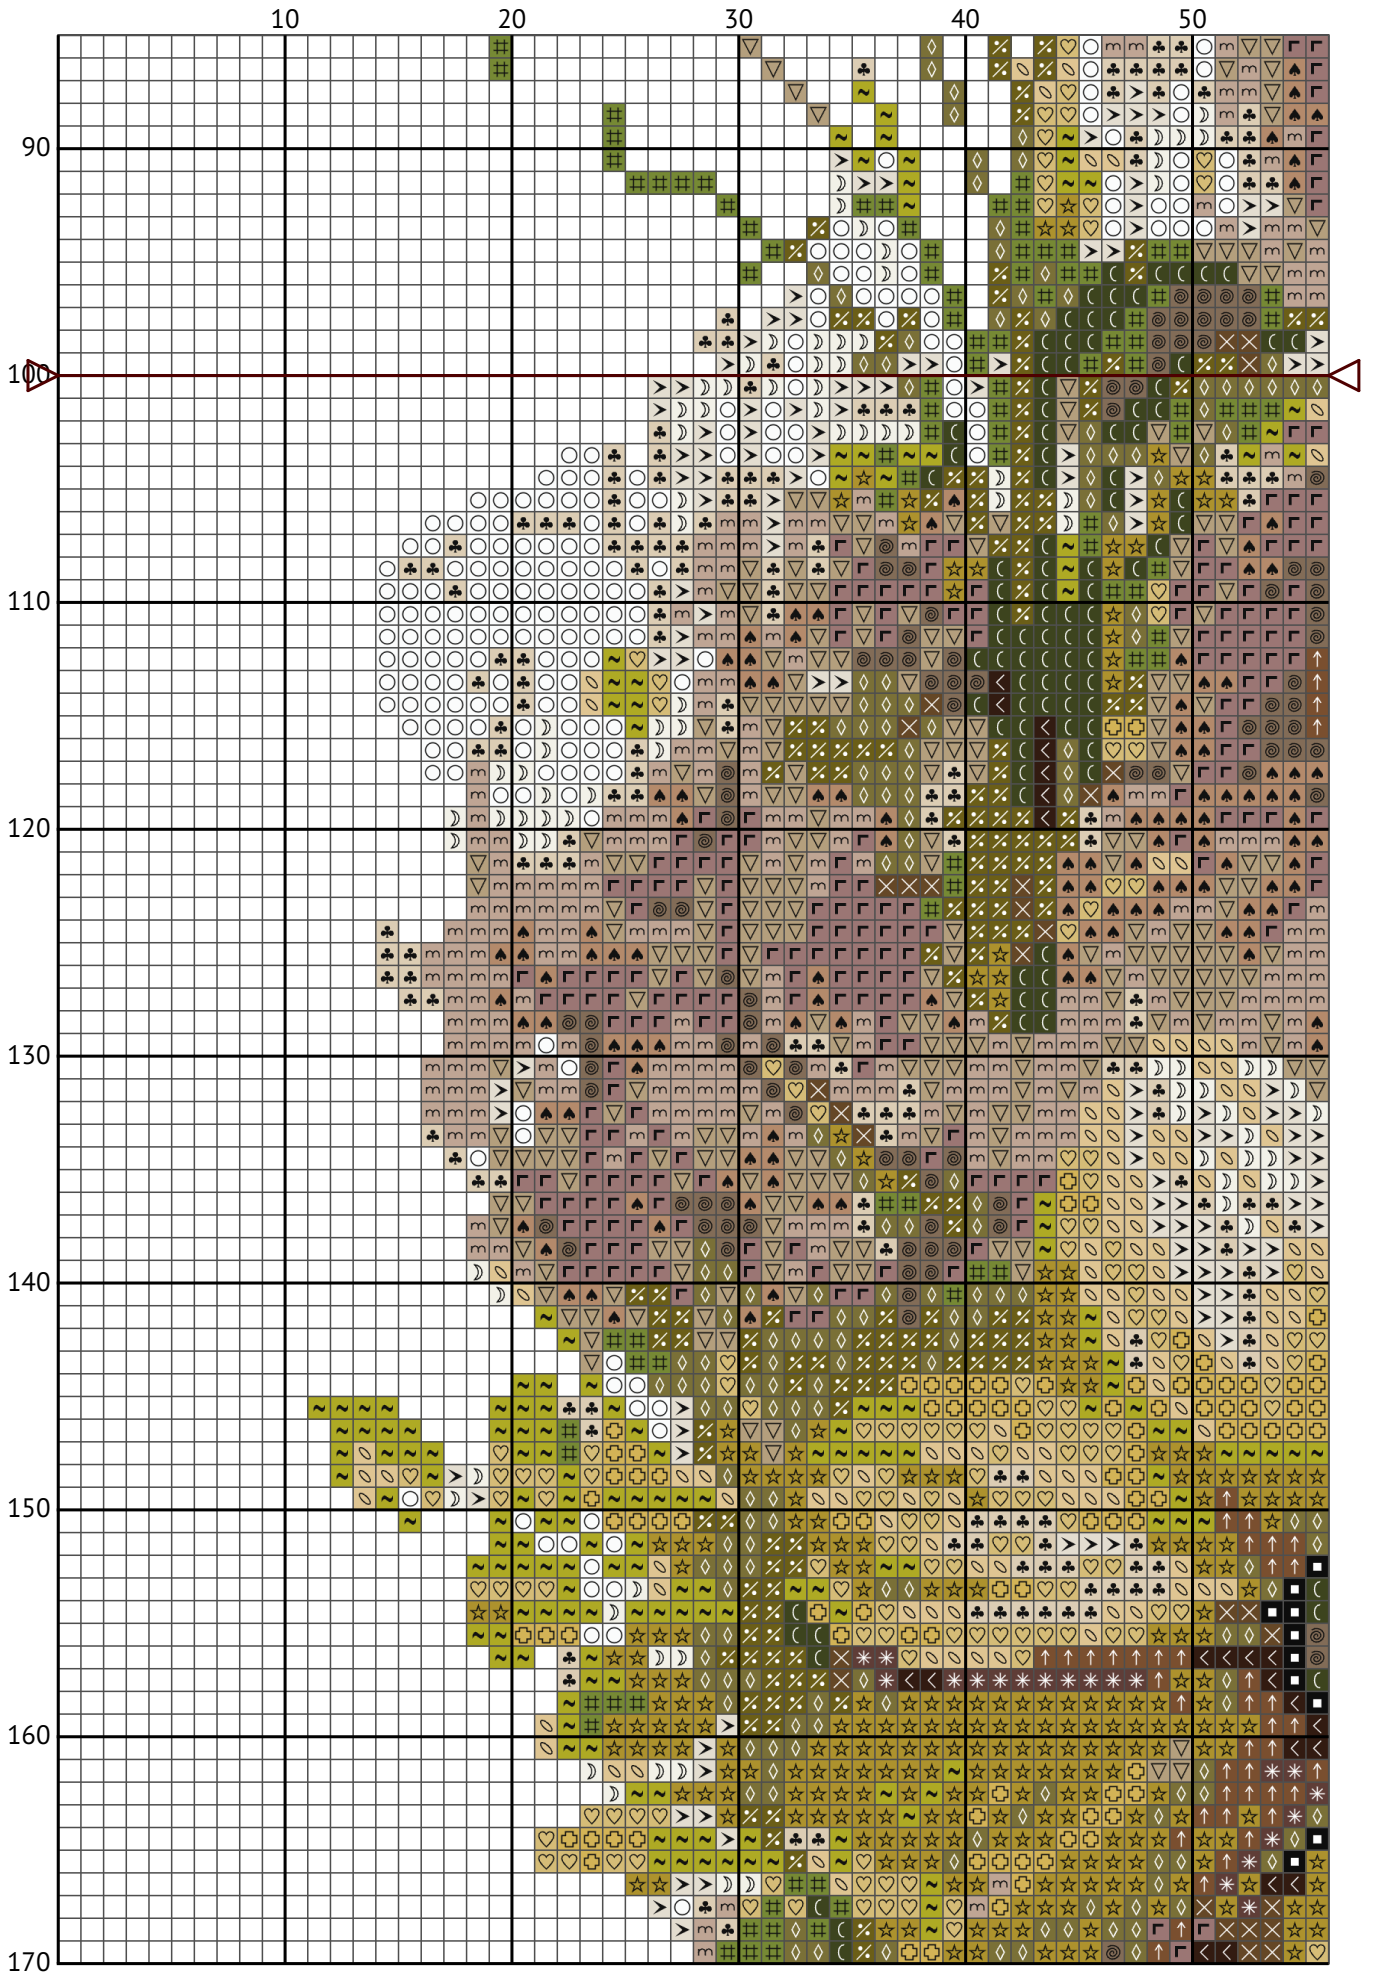

Maltese Poodle