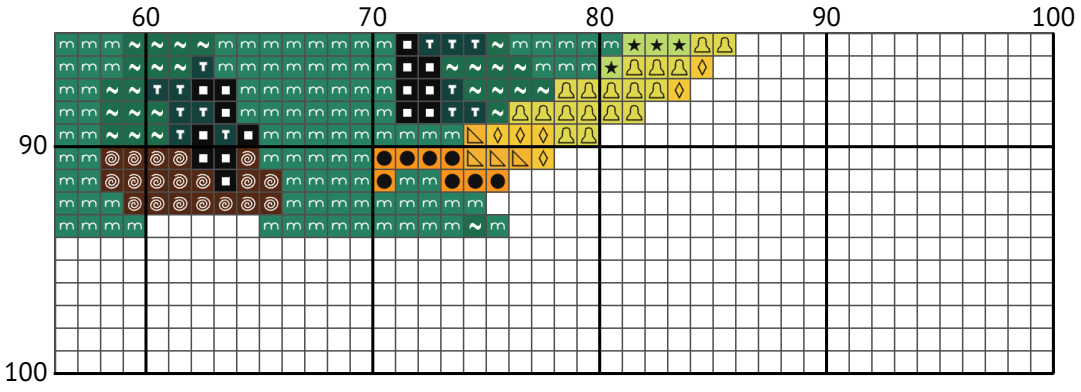

Fairytale Dragon - Teal Yellow

Counted cross-stitch chart

Design size: 100 x 100 stitches

Image credit: dotWit

100 x 100 design measures approximately on fabric:

11ct = 23.09 cm wide X 23.09 cm high

14ct = 18.14 cm wide X 18.14 cm high

16ct = 15.88 cm wide X 15.88 cm high

18ct = 14.11 cm wide X 14.11 cm high

22ct = 11.55 cm wide X 11.55 cm high

28ct = 9.07 cm wide X 9.07 cm high

32ct = 7.94 cm wide X 7.94 cm high

Leave additional 10cm fabric on each side for framing or finishing.

Fairytale Dragon - Teal Yellow

Fairytale Dragon - Teal Yellow

Fairytale Dragon - Teal Yellow

Fairytale Dragon - Teal Yellow

Floss list for crosses

11ct = 4 or 3 strands of cross stitch thread.
 14ct = 2 or 3 strands of cross stitch thread.
 16ct = 2 strands of cross stitch thread.
 18ct = 1 or 2 strands of cross stitch thread.
 22ct = 1 or 2 strands of cross stitch thread.
 28ct = 1 strand (if working over 1).
 32ct = 1 strand (if working over 1).

N	Symbol	Number	Name	Stitches
1	★	 DMC 15	Apple Green	227
2	♥	 DMC 164	Forest Green - Light	133
3	■	 DMC 310	Black	112
4	⌘	 DMC 434	Brown - Light	53
5	➤	 DMC 563	Jade - Light	76
6	✕	 DMC 564	Jade - Very Light	64
7	▵	 DMC 725	Topaz - Medium Light	564
8	◇	 DMC 726	Topaz - Light	613
9	●	 DMC 742	Tangerine - Light	244
10	⊙	 DMC 801	Coffee Brown - Dark	63
11	∞	 DMC 907	Parrot Green - Light	26
12	⬡	 DMC 912	Emerald Green - Light	178
13	◊	 DMC 913	Nile Green - Medium	274
14	□	 DMC 922	Copper - Light	201
15	Ⓜ	 DMC 943	Aquamarine - Medium	378
16	▲	 DMC 959	Seagreen - Medium	268
17	☆	 DMC 988	Forest Green - Medium	97
18	♣	 DMC 993	Aquamarine - Very Light	263
19	🔔	 DMC 3819	Moss Green - Light	358
20	ⓧ	 DMC 3847	Teal Green - Dark	39
21	~	 DMC 3850	Bright Green - Dark	115