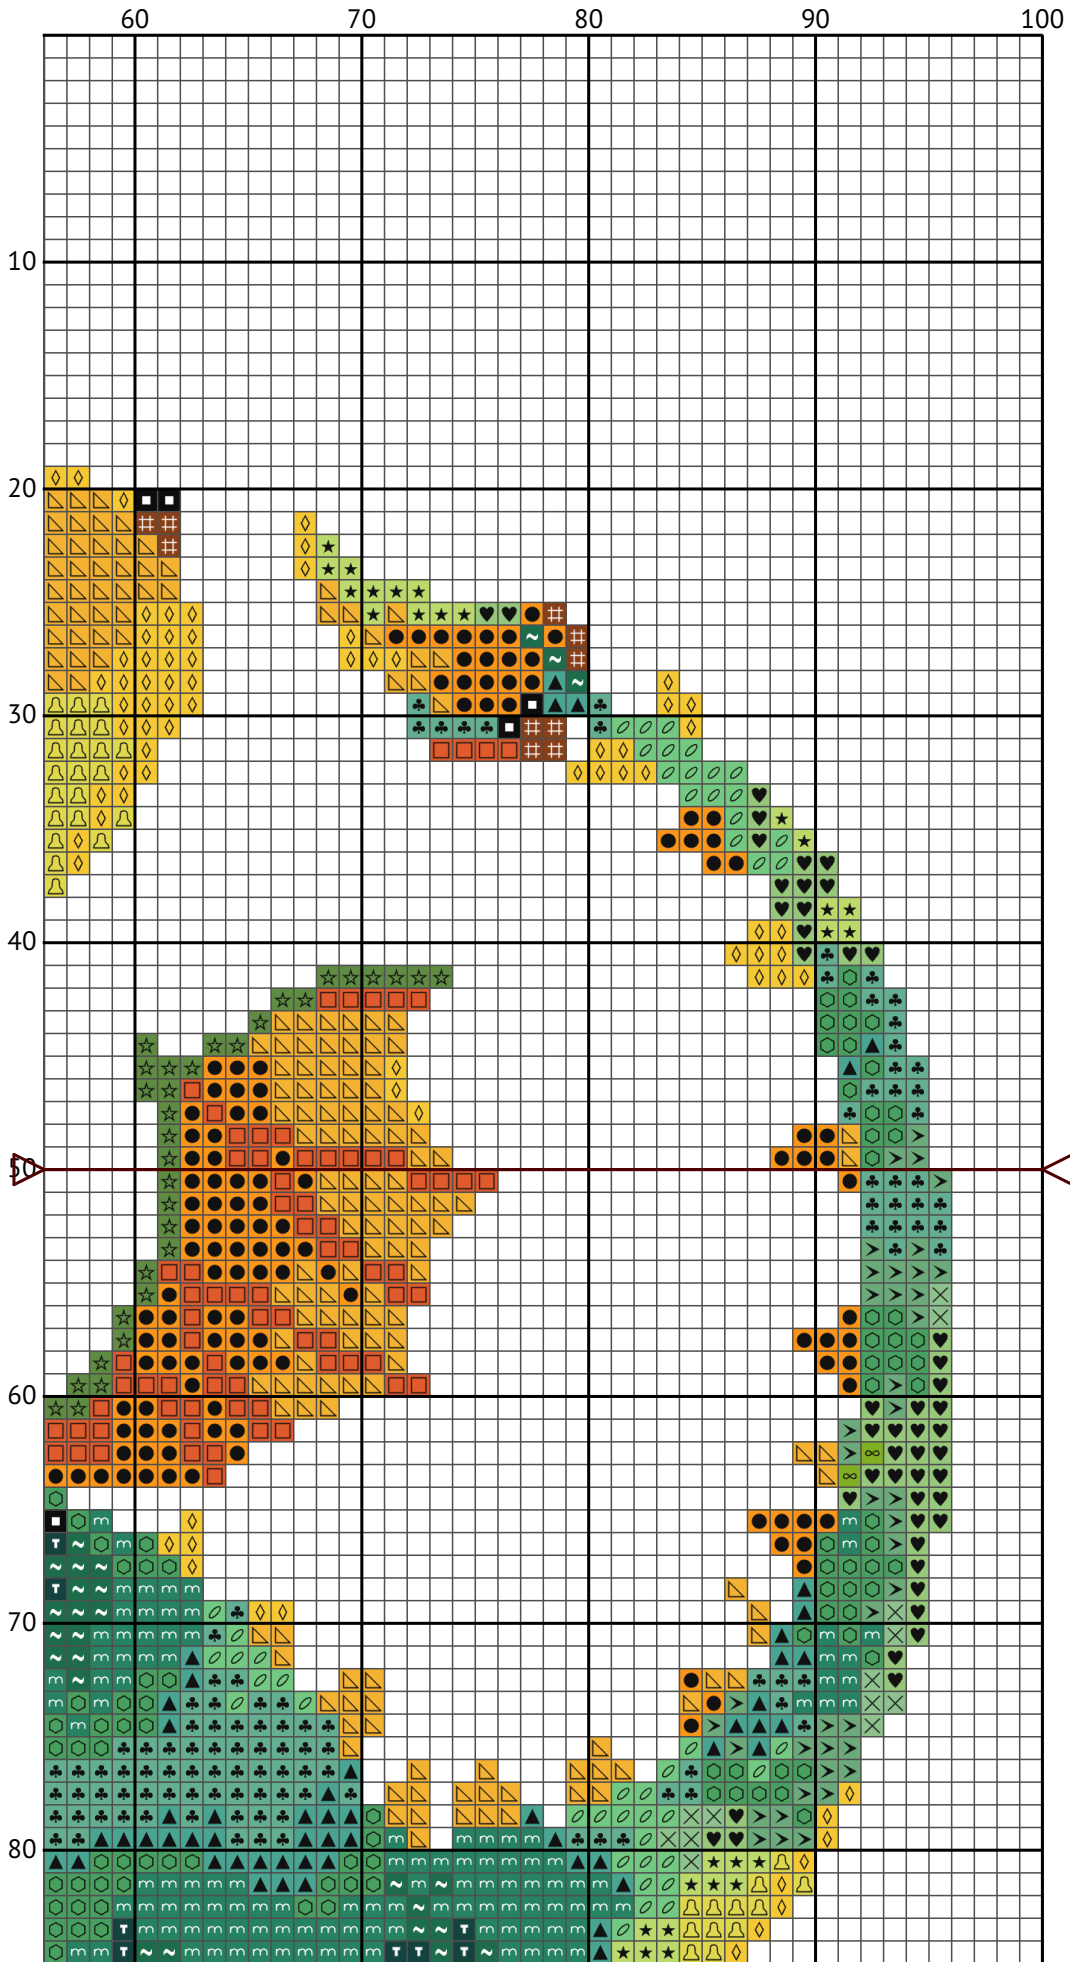

Fairytale Dragon - Teal Yellow

Counted cross-stitch chart

Design size: 100 x 100 stitches

Image credit: dotWit

100 x 100 design measures approximately on fabric:

11ct = 23.09 cm wide X 23.09 cm high

14ct = 18.14 cm wide X 18.14 cm high

16ct = 15.88 cm wide X 15.88 cm high

18ct = 14.11 cm wide X 14.11 cm high

22ct = 11.55 cm wide X 11.55 cm high

28ct = 9.07 cm wide X 9.07 cm high

32ct = 7.94 cm wide X 7.94 cm high

Leave additional 10cm fabric on each side for framing or finishing.

Fairytale Dragon - Teal Yellow

Fairytale Dragon - Teal Yellow

Fairytale Dragon - Teal Yellow

Fairytale Dragon - Teal Yellow

Floss list for crosses

11ct = 4 or 3 strands of cross stitch thread.
 14ct = 2 or 3 strands of cross stitch thread.
 16ct = 2 strands of cross stitch thread.
 18ct = 1 or 2 strands of cross stitch thread.
 22ct = 1 or 2 strands of cross stitch thread.
 28ct = 1 strand (if working over 1).
 32ct = 1 strand (if working over 1).

N	Symbol	Number	Name	Stitches
1	★	 DMC 15	Apple Green	227
2	♥	 DMC 164	Forest Green - Light	133
3	■	 DMC 310	Black	112
4	⌘	 DMC 434	Brown - Light	53
5	➤	 DMC 563	Jade - Light	76
6	✕	 DMC 564	Jade - Very Light	64
7	▵	 DMC 725	Topaz - Medium Light	564
8	◇	 DMC 726	Topaz - Light	613
9	●	 DMC 742	Tangerine - Light	244
10	⊙	 DMC 801	Coffee Brown - Dark	63
11	∞	 DMC 907	Parrot Green - Light	26
12	⬡	 DMC 912	Emerald Green - Light	178
13	◊	 DMC 913	Nile Green - Medium	274
14	□	 DMC 922	Copper - Light	201
15	Ⓜ	 DMC 943	Aquamarine - Medium	378
16	▲	 DMC 959	Seagreen - Medium	268
17	☆	 DMC 988	Forest Green - Medium	97
18	♣	 DMC 993	Aquamarine - Very Light	263
19	🔔	 DMC 3819	Moss Green - Light	358
20	ⓧ	 DMC 3847	Teal Green - Dark	39
21	~	 DMC 3850	Bright Green - Dark	115