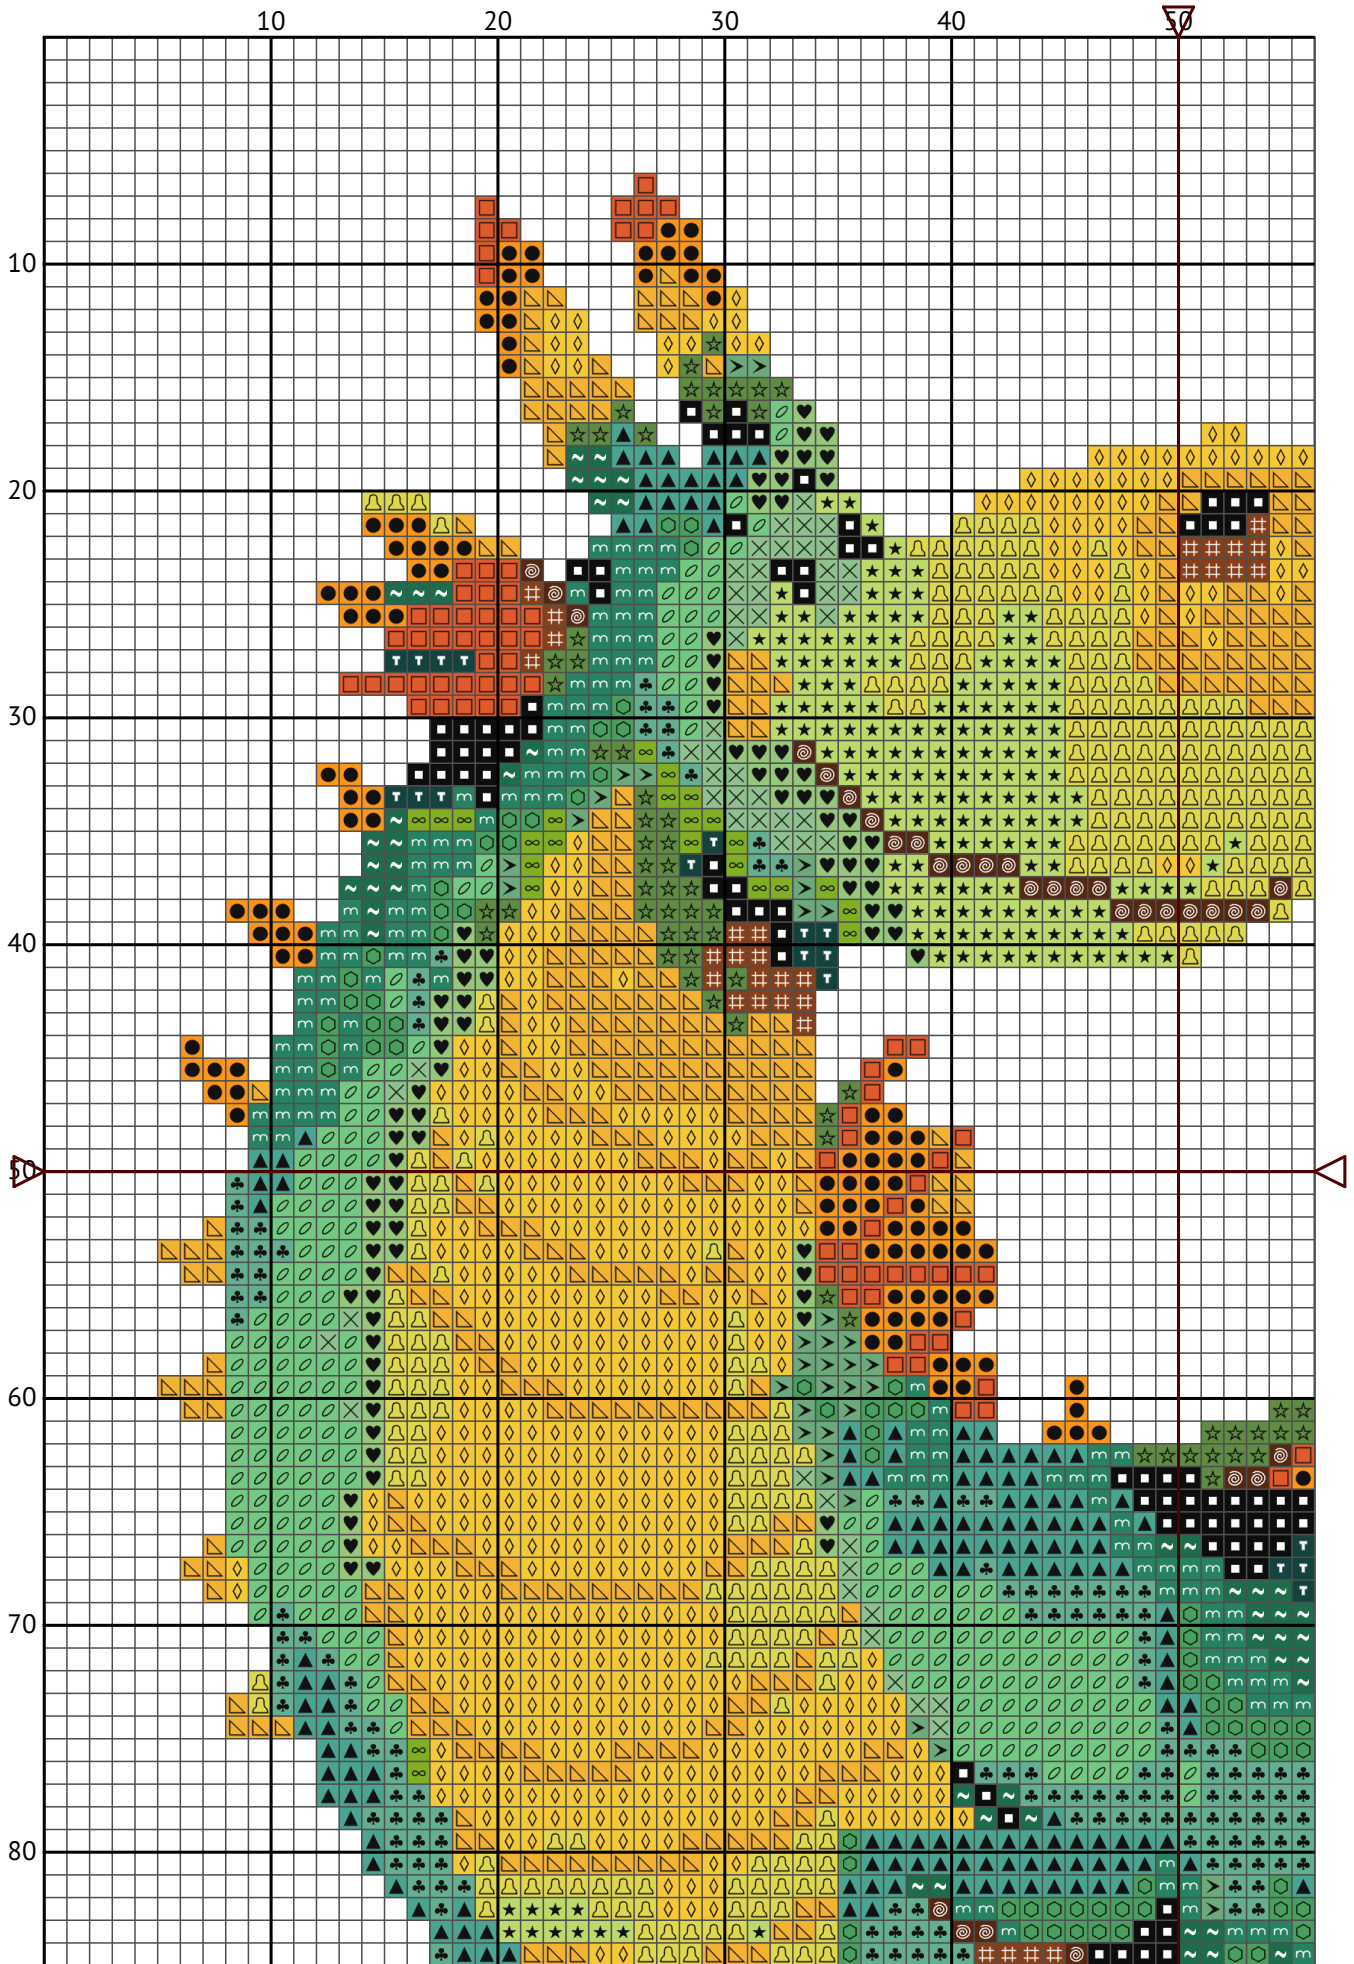

Fairytale Dragon - Teal Yellow

Counted cross-stitch chart

Design size: 100 x 100 stitches

Image credit: dotWit

100 x 100 design measures approximately on fabric:

11ct = 23.09 cm wide X 23.09 cm high

14ct = 18.14 cm wide X 18.14 cm high

16ct = 15.88 cm wide X 15.88 cm high

18ct = 14.11 cm wide X 14.11 cm high

22ct = 11.55 cm wide X 11.55 cm high

28ct = 9.07 cm wide X 9.07 cm high

32ct = 7.94 cm wide X 7.94 cm high

Leave additional 10cm fabric on each side for framing or finishing.

Fairytale Dragon - Teal Yellow

Fairytale Dragon - Teal Yellow

Fairytale Dragon - Teal Yellow

Fairytale Dragon - Teal Yellow

Floss list for crosses

11ct = 4 or 3 strands of cross stitch thread.
 14ct = 2 or 3 strands of cross stitch thread.
 16ct = 2 strands of cross stitch thread.
 18ct = 1 or 2 strands of cross stitch thread.
 22ct = 1 or 2 strands of cross stitch thread.
 28ct = 1 strand (if working over 1).
 32ct = 1 strand (if working over 1).

N	Symbol	Number	Name	Stitches
1	★	 DMC 15	Apple Green	227
2	♥	 DMC 164	Forest Green - Light	133
3	■	 DMC 310	Black	112
4	⌘	 DMC 434	Brown - Light	53
5	➤	 DMC 563	Jade - Light	76
6	✕	 DMC 564	Jade - Very Light	64
7	▵	 DMC 725	Topaz - Medium Light	564
8	◇	 DMC 726	Topaz - Light	613
9	●	 DMC 742	Tangerine - Light	244
10	⊙	 DMC 801	Coffee Brown - Dark	63
11	∞	 DMC 907	Parrot Green - Light	26
12	⬡	 DMC 912	Emerald Green - Light	178
13	◊	 DMC 913	Nile Green - Medium	274
14	□	 DMC 922	Copper - Light	201
15	Ⓜ	 DMC 943	Aquamarine - Medium	378
16	▲	 DMC 959	Seagreen - Medium	268
17	☆	 DMC 988	Forest Green - Medium	97
18	♣	 DMC 993	Aquamarine - Very Light	263
19	🔔	 DMC 3819	Moss Green - Light	358
20	ⓧ	 DMC 3847	Teal Green - Dark	39
21	~	 DMC 3850	Bright Green - Dark	115