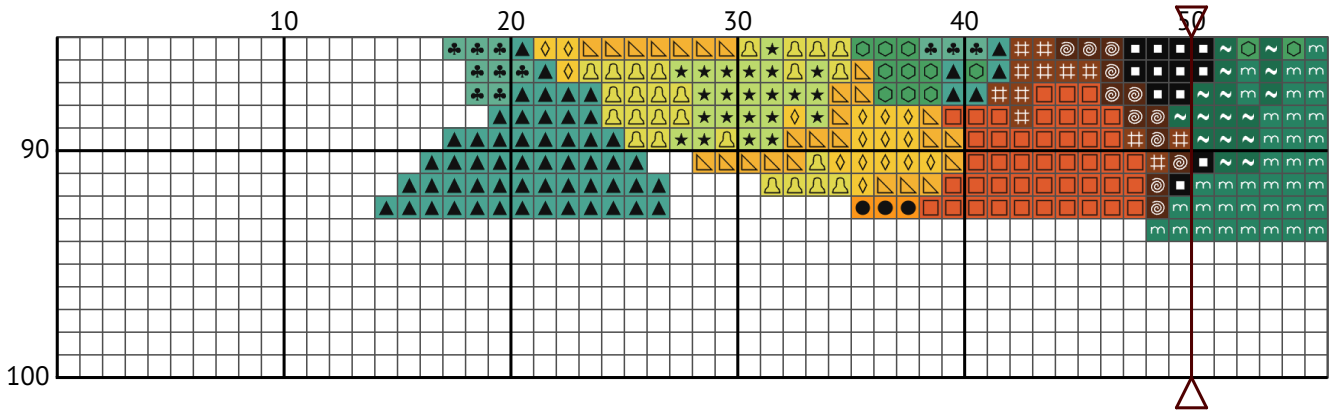

Fairytale Dragon - Teal Yellow

Counted cross-stitch chart

Design size: 100 x 100 stitches

Image credit: dotWit

100 x 100 design measures approximately on fabric:

11ct = 23.09 cm wide X 23.09 cm high

14ct = 18.14 cm wide X 18.14 cm high

16ct = 15.88 cm wide X 15.88 cm high

18ct = 14.11 cm wide X 14.11 cm high

22ct = 11.55 cm wide X 11.55 cm high

28ct = 9.07 cm wide X 9.07 cm high

32ct = 7.94 cm wide X 7.94 cm high

Leave additional 10cm fabric on each side for framing or finishing.

Fairytale Dragon - Teal Yellow

Fairytale Dragon - Teal Yellow

Fairytale Dragon - Teal Yellow

Fairytale Dragon - Teal Yellow

Floss list for crosses

11ct = 4 or 3 strands of cross stitch thread.
 14ct = 2 or 3 strands of cross stitch thread.
 16ct = 2 strands of cross stitch thread.
 18ct = 1 or 2 strands of cross stitch thread.
 22ct = 1 or 2 strands of cross stitch thread.
 28ct = 1 strand (if working over 1).
 32ct = 1 strand (if working over 1).

N	Symbol	Number	Name	Stitches
1	★	 DMC 15	Apple Green	227
2	♥	 DMC 164	Forest Green - Light	133
3	■	 DMC 310	Black	112
4	⌘	 DMC 434	Brown - Light	53
5	➤	 DMC 563	Jade - Light	76
6	✕	 DMC 564	Jade - Very Light	64
7	▵	 DMC 725	Topaz - Medium Light	564
8	◇	 DMC 726	Topaz - Light	613
9	●	 DMC 742	Tangerine - Light	244
10	⊙	 DMC 801	Coffee Brown - Dark	63
11	∞	 DMC 907	Parrot Green - Light	26
12	⬡	 DMC 912	Emerald Green - Light	178
13	◊	 DMC 913	Nile Green - Medium	274
14	□	 DMC 922	Copper - Light	201
15	Ⓜ	 DMC 943	Aquamarine - Medium	378
16	▲	 DMC 959	Seagreen - Medium	268
17	☆	 DMC 988	Forest Green - Medium	97
18	♣	 DMC 993	Aquamarine - Very Light	263
19	🔔	 DMC 3819	Moss Green - Light	358
20	ⓧ	 DMC 3847	Teal Green - Dark	39
21	~	 DMC 3850	Bright Green - Dark	115